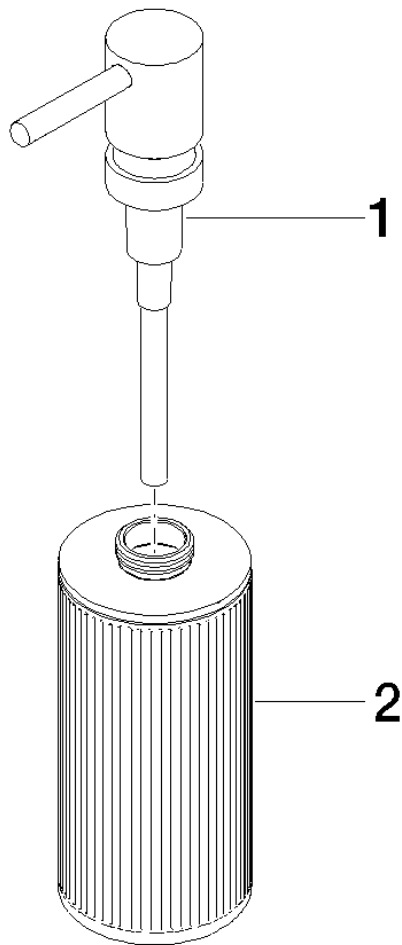

84 430 811

- Textured brown glass, matt
- width 60mm
- height 182 mm
- 175 ml bottle
- 59mm projection

	Brushed Platinum	84 430 811-06
	Chrome	84 430 811-00
	Dark Chrome	84 430 811-19
	Brushed Durabronze (23kt Gold)	84 430 811-28
	Brushed Dark Platinum	84 430 811-99

84 430 811

84 430 811

Parts for other finishes can be found here: [Chrome](#)

Spare parts list

No.	Item Number	Name	Quantity used	Delivery time
1	05 10 10 535 03-06	dispenser	1	60
2	05 10 10 625 00-06	bottle	1	60