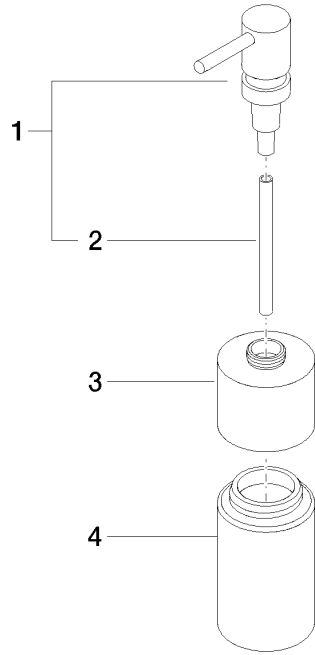

Dispenser free-standing model - Brushed Platinum

ELIO

84 435 970

- bottle made of crystal glass, matt
- width 60mm
- height 200 mm
- 250 ml bottle
- 59mm projection

Fits ELIO, ENO, MEM, META SQUARE, SYNC, TARA and TARA ULTRA

Fits: ELIO, MEM, TARA, ENO, SYNC, TARA ULTRA, META SQUARE

	Brushed Platinum	84 435 970-06
	Chrome	84 435 970-00
	Platinum	84 435 970-08
	Dark Chrome	84 435 970-19
	Brushed Durabronze (23kt Gold)	84 435 970-28
	Matte Black	84 435 970-33
	Brushed Champagne (22kt Gold)	84 435 970-46
	Champagne (22kt Gold)	84 435 970-47
	Brushed Chrome	84 435 970-93
	Brushed Dark Platinum	84 435 970-99

84 435 970

mm [inches]

84 435 970

Parts for other
finishes can be found
here: [Chrome](#)

Dispenser free-standing model - Brushed Platinum

ELIO

84 435 970

Spare parts list

No.	Item Number	Name	Quantity used	Delivery time
	90 10 10 535 00-06	dispenser	4	10