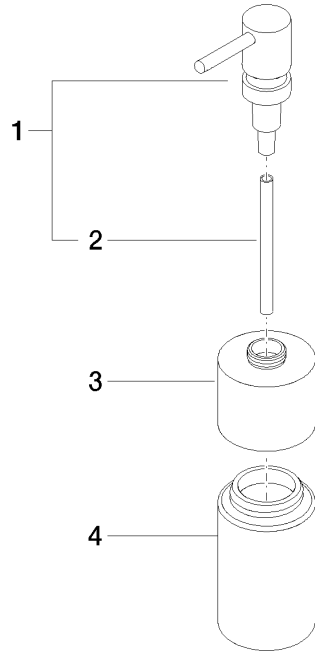

Dispenser free-standing model - Champagne (22kt Gold)

ELIO

84 435 970

- bottle made of crystal glass, matt
- width 60mm
- height 200 mm
- 250 ml bottle
- 59mm projection

Fits ELIO, ENO, MEM, META SQUARE, SYNC, TARA and TARA ULTRA

Fits: ELIO, MEM, TARA, ENO, SYNC, TARA ULTRA, META SQUARE

	Champagne (22kt Gold)	84 435 970-47
	Chrome	84 435 970-00
	Brushed Platinum	84 435 970-06
	Platinum	84 435 970-08
	Dark Chrome	84 435 970-19
	Brushed Durabronze (23kt Gold)	84 435 970-28
	Matte Black	84 435 970-33
	Brushed Champagne (22kt Gold)	84 435 970-46
	Brushed Chrome	84 435 970-93
	Brushed Dark Platinum	84 435 970-99

84 435 970

mm [inches]

84 435 970

Parts for other finishes can be found here: [Chrome](#)

### Spare parts list

No.	Item Number	Name	Quantity used	Delivery time
1	90 10 10 535 00-47	dispenser	1	30
2	08 10 10 499 90	Immersion tube for lotion dispenser Ø 8 x 1 x 100 mm -	1	2
3	90 10 10 524 00-47	base	1	60
4	90 90 04 001 00 82	glass	1	2