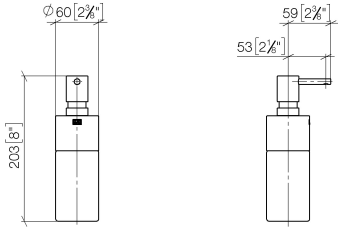

Dispenser free-standing model - Brushed Chrome

ELIO

84 435 970

- bottle made of crystal glass, matt
- width 60mm
- height 200 mm
- 250 ml bottle
- 59mm projection

Fits ELIO, ENO, MEM, META SQUARE, SYNC, TARA and TARA ULTRA

Fits: ELIO, MEM, TARA, ENO, SYNC, TARA ULTRA, META SQUARE

	Brushed Chrome	84 435 970-93
	Chrome	84 435 970-00
	Brushed Platinum	84 435 970-06
	Platinum	84 435 970-08
	Dark Chrome	84 435 970-19
	Brushed Durabronze (23kt Gold)	84 435 970-28
	Matte Black	84 435 970-33
	Brushed Champagne (22kt Gold)	84 435 970-46
	Champagne (22kt Gold)	84 435 970-47
	Brushed Dark Platinum	84 435 970-99

84 435 970

mm [inches]

84 435 970

Parts for other
finishes can be found
here: [Chrome](#)

Dispenser free-standing model - Brushed Chrome

ELIO

84 435 970

Spare parts list

No.	Item Number	Name	Quantity used	Delivery time
	90 10 10 535 00-93	dispenser	4	20