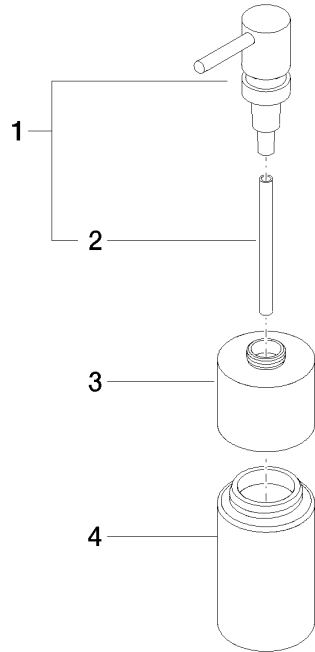

Dispenser free-standing model - Brushed Chrome

ELIO

84 435 970

- bottle made of crystal glass, matt
- width 60mm
- height 200 mm
- 250 ml bottle
- 59mm projection

Fits ELIO, ENO, MEM, META SQUARE, SYNC, TARA and TARA ULTRA

Fits: ELIO, MEM, TARA, ENO, SYNC, TARA ULTRA, META SQUARE

	Brushed Chrome	84 435 970-93
	Chrome	84 435 970-00
	Brushed Platinum	84 435 970-06
	Platinum	84 435 970-08
	Dark Chrome	84 435 970-19
	Brushed Durabronze (23kt Gold)	84 435 970-28
	Matte Black	84 435 970-33
	Brushed Champagne (22kt Gold)	84 435 970-46
	Champagne (22kt Gold)	84 435 970-47
	Brushed Dark Platinum	84 435 970-99

84 435 970

mm [inches]

84 435 970

Parts for other
finishes can be found
here: [Chrome](#)

Dispenser free-standing model - Brushed Chrome

ELIO

84 435 970

Spare parts list

No.	Item Number	Name	Quantity used	Delivery time
	90 10 10 535 00-93	dispenser	4	20