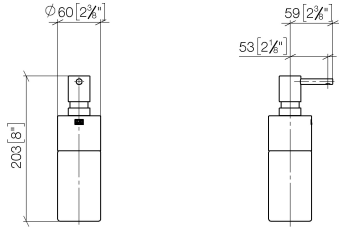

Dispenser free-standing model - Brushed Dark Platinum

ELIO

84 435 970

- bottle made of crystal glass, matt
- width 60mm
- height 200 mm
- 250 ml bottle
- 59mm projection

Fits ELIO, ENO, MEM, META SQUARE, SYNC, TARA and TARA ULTRA

Fits: ELIO, MEM, TARA, ENO, SYNC, TARA ULTRA, META SQUARE

	Brushed Dark Platinum	84 435 970-99
	Chrome	84 435 970-00
	Brushed Platinum	84 435 970-06
	Platinum	84 435 970-08
	Dark Chrome	84 435 970-19
	Brushed Durabronze (23kt Gold)	84 435 970-28
	Matte Black	84 435 970-33
	Brushed Champagne (22kt Gold)	84 435 970-46
	Champagne (22kt Gold)	84 435 970-47
	Brushed Chrome	84 435 970-93

84 435 970

mm [inches]

84 435 970

Parts for other finishes can be found here: [Chrome](#)

Spare parts list

No.	Item Number	Name	Quantity used	Delivery time
1	90 10 10 535 00-99	dispenser	1	30
2	08 10 10 499 90	Immersion tube for lotion dispenser Ø 8 x 1 x 100 mm -	1	2
3	90 10 10 524 00-99	base	1	30
4	90 90 04 001 00 82	glass	1	2