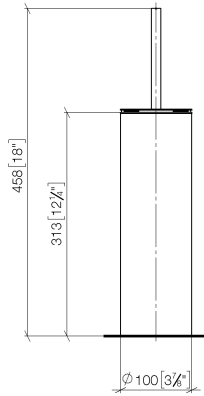

Toilet brush set free-standing model - Brushed Light Gold

MEM

84 910 979

- brush, matte black
- width 100mm
- height 456 mm

Fits: MEM, LISSÉ, META, CYO

	Brushed Light Gold	84 910 979-27
	Chrome	84 910 979-00
	Brushed Platinum	84 910 979-06
	Platinum	84 910 979-08
	Dark Chrome	84 910 979-19
	Light Gold	84 910 979-26
	Brushed Durabrass (23kt Gold)	84 910 979-28
	Matte Black	84 910 979-33
	Brushed Bronze	84 910 979-42
	Brushed Champagne (22kt Gold)	84 910 979-46
	Brushed Chrome	84 910 979-93
	Brushed Dark Platinum	84 910 979-99

84 910 979

mm [inches]

84 910 979

Parts for other finishes can be found here: [Chrome](#)

Spare parts list

No.	Item Number	Name	Quantity used	Delivery time
1	90 20 97 505 01-27	handle	1	30
2	90 18 50 601 00 90	brush	1	2
3	08 18 40 524 90	insert	1	2
4	90 23 01 504 00-27	casing	1	30