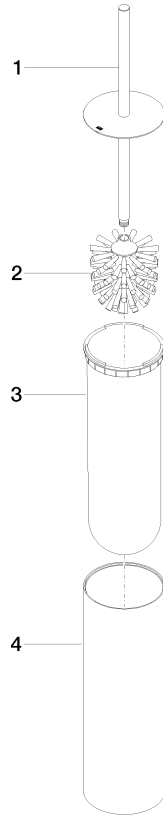

Toilet brush set free-standing model - Brushed Light Gold

MEM

84 910 979

- brush, matte black
- width 100mm
- height 456 mm

Fits: MEM, LISSÉ, META, CYO

	Brushed Light Gold	84 910 979-27
	Chrome	84 910 979-00
	Brushed Platinum	84 910 979-06
	Platinum	84 910 979-08
	Dark Chrome	84 910 979-19
	Light Gold	84 910 979-26
	Brushed Durabrass (23kt Gold)	84 910 979-28
	Matte Black	84 910 979-33
	Brushed Bronze	84 910 979-42
	Brushed Champagne (22kt Gold)	84 910 979-46
	Brushed Chrome	84 910 979-93
	Brushed Dark Platinum	84 910 979-99

84 910 979

mm [inches]

84 910 979

Parts for other finishes can be found here: [Chrome](#)

Spare parts list

No.	Item Number	Name	Quantity used	Delivery time
1	90 20 97 505 01-27	handle	1	30
2	90 18 50 601 00 90	brush	1	2
3	08 18 40 524 90	insert	1	2
4	90 23 01 504 00-27	casing	1	30