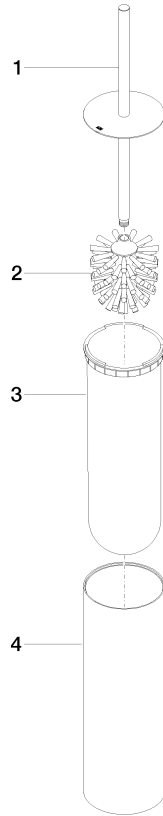

Toilet brush set free-standing model - Brushed Durabronze (23kt Gold)

MEM

84 910 979

- brush, matte black
- width 100mm
- height 456 mm

Fits: MEM, LISSÉ, META, CYO

	Brushed Durabronze (23kt Gold)	84 910 979-28
	Chrome	84 910 979-00
	Brushed Platinum	84 910 979-06
	Platinum	84 910 979-08
	Dark Chrome	84 910 979-19
	Light Gold	84 910 979-26
	Brushed Light Gold	84 910 979-27
	Matte Black	84 910 979-33
	Brushed Bronze	84 910 979-42
	Brushed Champagne (22kt Gold)	84 910 979-46
	Brushed Chrome	84 910 979-93
	Brushed Dark Platinum	84 910 979-99

84 910 979

mm [inches]

84 910 979

Parts for other finishes can be found here: [Chrome](#)

### Spare parts list

No.	Item Number	Name	Quantity used	Delivery time
1	90 20 97 505 01-28	handle	1	20
2	90 18 50 601 00 90	brush	1	2
3	08 18 40 524 90	insert	1	2
4	90 23 01 504 00-28	casing	1	20