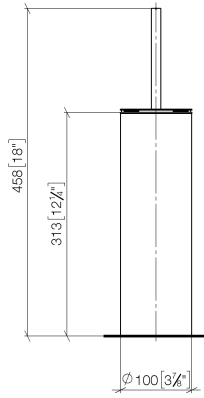

Toilet brush set free-standing model - Matte Black

MEM

84 910 979

- brush, matte black
- width 100mm
- height 456 mm

Fits: MEM, LISSÉ, META, CYO

	Matte Black	84 910 979-33
	Chrome	84 910 979-00
	Brushed Platinum	84 910 979-06
	Platinum	84 910 979-08
	Dark Chrome	84 910 979-19
	Light Gold	84 910 979-26
	Brushed Light Gold	84 910 979-27
	Brushed Durabronze (23kt Gold)	84 910 979-28
	Brushed Bronze	84 910 979-42
	Brushed Champagne (22kt Gold)	84 910 979-46
	Brushed Chrome	84 910 979-93
	Brushed Dark Platinum	84 910 979-99

84 910 979

mm [inches]

84 910 979

Parts for other finishes can be found here: [Chrome](#)

Spare parts list

No.	Item Number	Name	Quantity used	Delivery time
1	90 20 97 505 01-33	handle	1	30
2	90 18 50 601 00 90	brush	1	2
3	08 18 40 524 90	insert	1	2
4	90 23 01 504 00-33	casing	1	-