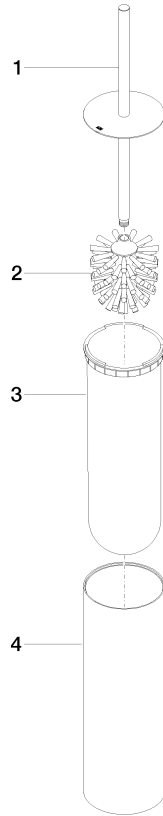

Toilet brush set free-standing model - Brushed Bronze

MEM

84 910 979

- brush, matte black
- width 100mm
- height 456 mm

Fits: MEM, LISSÉ, META, CYO

	Brushed Bronze	84 910 979-42
	Chrome	84 910 979-00
	Brushed Platinum	84 910 979-06
	Platinum	84 910 979-08
	Dark Chrome	84 910 979-19
	Light Gold	84 910 979-26
	Brushed Light Gold	84 910 979-27
	Brushed Durabrass (23kt Gold)	84 910 979-28
	Matte Black	84 910 979-33
	Brushed Champagne (22kt Gold)	84 910 979-46
	Brushed Chrome	84 910 979-93
	Brushed Dark Platinum	84 910 979-99

84 910 979

mm [inches]

84 910 979

Parts for other finishes can be found here: [Chrome](#)

Spare parts list

No.	Item Number	Name	Quantity used	Delivery time
1	90 20 97 505 01-42	handle	1	30
2	90 18 50 601 00 90	brush	1	2
3	08 18 40 524 90	insert	1	2
4	90 23 01 504 00-42	casing	1	30