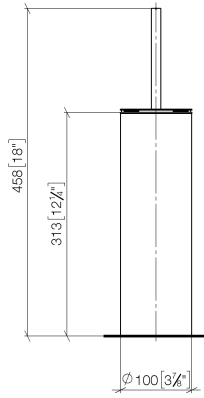

Toilet brush set free-standing model - Brushed Bronze

MEM

84 910 979

- brush, matte black
- width 100mm
- height 456 mm

Fits: MEM, LISSÉ, META, CYO

	Brushed Bronze	84 910 979-42
	Chrome	84 910 979-00
	Brushed Platinum	84 910 979-06
	Platinum	84 910 979-08
	Dark Chrome	84 910 979-19
	Light Gold	84 910 979-26
	Brushed Light Gold	84 910 979-27
	Brushed Durabrass (23kt Gold)	84 910 979-28
	Matte Black	84 910 979-33
	Brushed Champagne (22kt Gold)	84 910 979-46
	Brushed Chrome	84 910 979-93
	Brushed Dark Platinum	84 910 979-99

84 910 979

mm [inches]

84 910 979

Parts for other finishes can be found here: [Chrome](#)

Spare parts list

No.	Item Number	Name	Quantity used	Delivery time
1	90 20 97 505 01-42	handle	1	30
2	90 18 50 601 00 90	brush	1	2
3	08 18 40 524 90	insert	1	2
4	90 23 01 504 00-42	casing	1	30