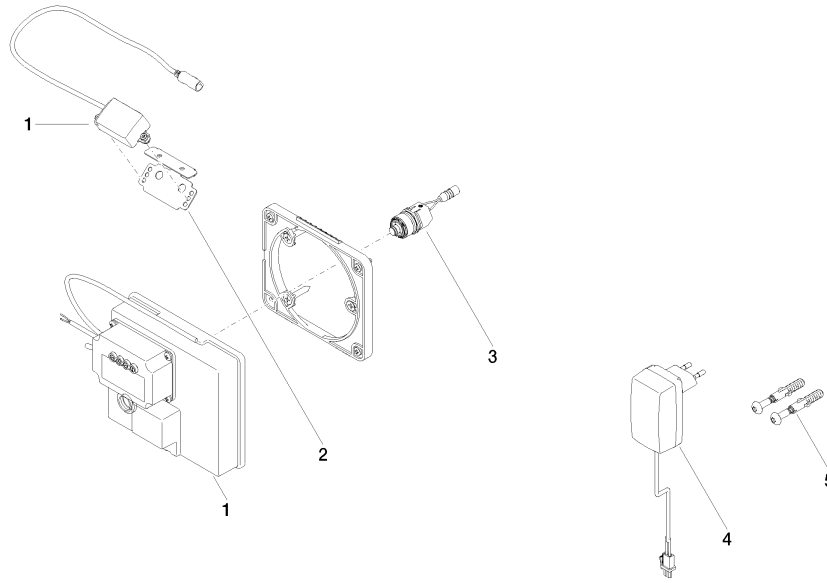

Required miscellaneous

	eSET Touchfree Basin mixer without temperature setting for combining with wall-mounted fittings -	35 743 970-90
	<ul style="list-style-type: none"> ● min. recess depth 90 mm ● max. recess depth 125 mm 	0010

ST 010 200 4671

mm [inches]

Certificates

LGA_29120.	WRAS_1906116.	IAPMO_EGS.	CE000001_eSet_Tou chfree_20171206_D E_signed.	CE000002_eSet_Tou chfree_20171206_E N_signed.
LGA_29119.				

ST 010 200 4671

Spare parts list

ST 010 200 4671

- 170mm projection
 - fixed spout
 - rectangular, air-enriched flow
 - hole diameter 40 mm
 - rosette 80 x 60 mm
 - 1/2" connection
 - max. flow 4.6 l/min
 - lead-free
 - This product can help a building meet the requirements of Green Building Rating Systems, e.g. LEED®, BREEAM®, DGNB
- For Touchfree control please order eSet Touchfree WITH or WITHOUT temperature adjustment**