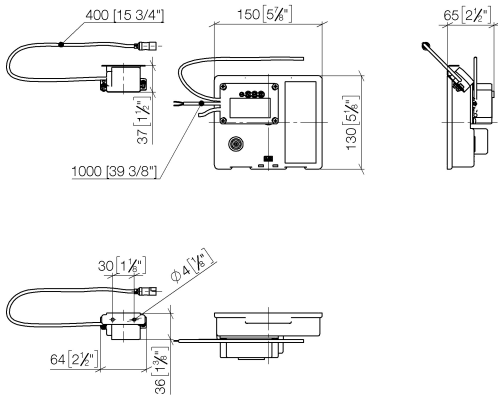

Required miscellaneous

	eSET Touchfree Basin mixer without temperature setting for combining with wall-mounted fittings -	35 743 970-90
	<ul style="list-style-type: none"> ● min. recess depth 90 mm ● max. recess depth 125 mm 	0010

Recommended miscellaneous

	Extension for Touchfree 500 mm -	12 765 970 90
---	---	---------------

Required miscellaneous

	eSET Touchfree Basin mixer without temperature setting for combining with free-standing fittings -	35 742 970-90
		0010

ST 010 200 4671

mm [inches]

Certificates

LGA_29120.	WRAS_1906116.	IAPMO_EGS.	CE000001_eSet_Tou chfree_20171206_D E_signed.	CE000002_eSet_Tou chfree_20171206_E N_signed.
LGA_29119.				

ST 010 200 4671

Spare parts list

ST 010 200 4671

- 170mm projection
 - fixed spout
 - rectangular, air-enriched flow
 - hole diameter 40 mm
 - rosette 80 x 60 mm
 - 1/2" connection
 - max. flow 4.6 l/min
 - lead-free
 - This product can help a building meet the requirements of Green Building Rating Systems, e.g. LEED®, BREEAM®, DGNB
- For Touchfree control please order eSet Touchfree WITH or WITHOUT temperature adjustment**