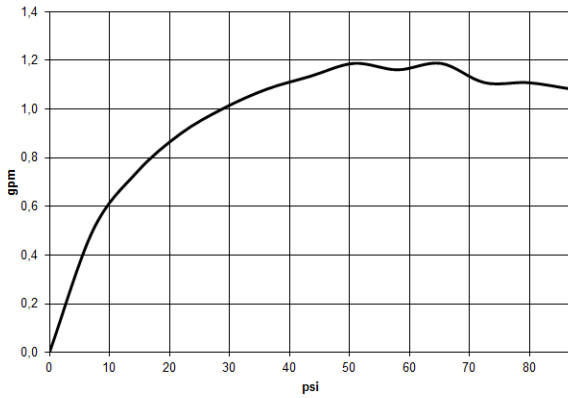

IMO Basin mixer without pop-up waste without temperature setting - Chrome

IMO

ST 010 200 4671

ST 010 200 4671

mm [inches]

Flow rate chart

IMO Basin mixer without pop-up waste without temperature setting - Chrome