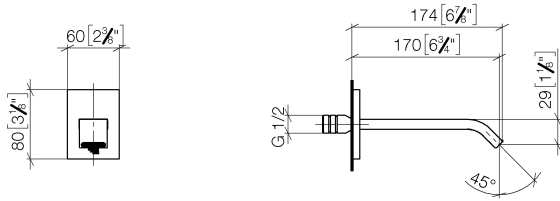

ST 010 200 4671

- 170mm projection
 - fixed spout
 - rectangular, air-enriched flow
 - hole diameter 40 mm
 - rosette 80 x 60 mm
 - 1/2" connection
 - max. flow 4.6 l/min
 - lead-free
 - This product can help a building meet the requirements of Green Building Rating Systems, e.g. LEED®, BREEAM®, DGNB
- For Touchfree control please order eSet Touchfree WITH or WITHOUT temperature adjustment**

IMO Basin mixer without pop-up waste without temperature setting - Chrome

IMO

ST 010 200 4671

ST 010 200 4671

mm [inches]

Flow rate chart

IMO Basin mixer without pop-up waste without temperature setting - Chrome