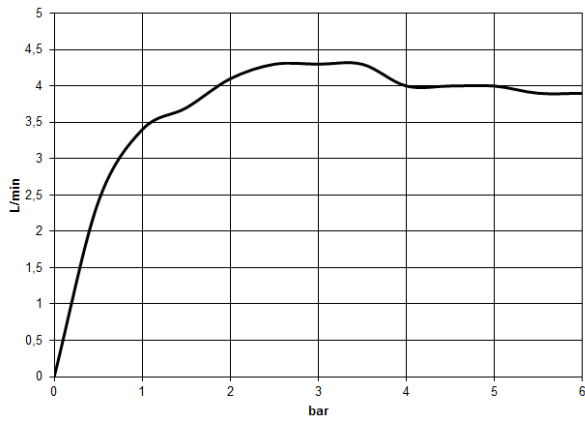

- max. recess depth 145 mm
- min. recess depth 85 mm

CYO Wall-mounted basin mixer without pop-up waste - Platinum / Brushed
Platinum

CYO

ST 010 206 2811

ST 010 206 2R11
mm [inches]

Flow rate chart

Codes & Standards