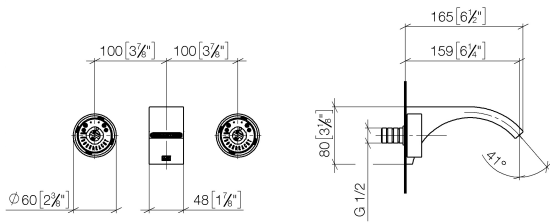

Required miscellaneous

Concealed wall-mounted mixer centred spout - 35 700 970-90
0010

- max. recess depth 145 mm
- min. recess depth 85 mm

Required miscellaneous

Concealed wall-mounted mixer variable positioning - 35 720 970-90
0010

- max. recess depth 145 mm
- min. recess depth 85 mm

CYO Wall-mounted basin mixer without pop-up waste - Platinum / Brushed
Platinum

CYO

ST 010 206 2811

ST 010 206 2R11
mm [inches]

Flow rate chart

Codes & Standards