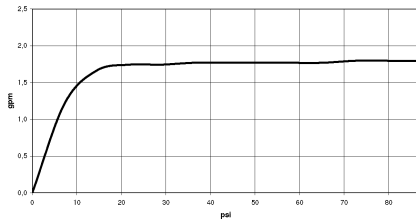

LULU Shower set - Brushed Platinum

LULU

ST 050 201 8710

ST 050 201 8710

mm [inches]

Flow rate chart

Codes & Standards

ASME A112.18.1/CSA B125.1	California Energy Commission (CEC)
---------------------------------	--