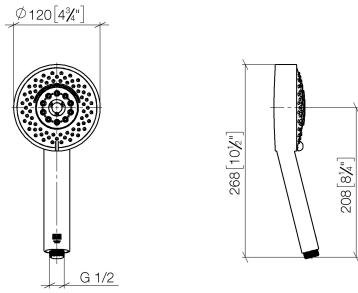

ST 050 201 8710

- slide bar
- Pipe diameter 18 mm
- Four settings: COMPACT RAIN, COMPACT SOFT FLOW, COMPACT AQUAPRESSURE FLOW, COMPACT CASCADE, max. flow rate 6.8 l/min (at 3 bar)
- rosette 78 x 55 mm
- gauge 800 mm
- metal shower hose 1750mm with integrated anti-twist protection
- shower hose connector 3/8"
- spray head Ø 120mm
- This product can help a building meet the requirements of Green Building Rating Systems, e.g. LEED®, BREEAM®, DGNB

- slide bar
- rosette 78 x 55 mm
- gauge 800 mm
- metal shower hose 1750mm with integrated anti-twist protection
- shower hose connector 3/8"
- Pipe diameter 18 mm
- WRAS 2009048

This article does not include a hand shower!

ST 050 201 8710

Spare parts list

No.	Item Number	Name	Quantity used	Delivery time
1	05 30 31 025 00 90	fixing set	2	2
2	09 27 71 005-06	rosette	2	60
3	09 31 11 013 90	pin	2	2
4	05 28 22 590 01-06	bar	1	10
5	12 580 970-06	Slide unit - Brushed Platinum	1	10
6	28 322 970-06	Metal shower hose 1/2" x 3/8" x 1750 mm - Brushed Platinum	1	2

LULU Shower set - Brushed Platinum

LULU

ST 050 201 8710

ST 050 201 8710

mm [inches]

Flow rate chart

Codes & Standards

ASME A112.18.1/CSA B125.1	California Energy Commission (CEC)
---------------------------------	--