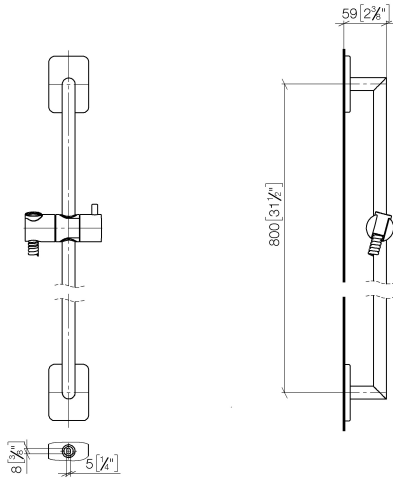

ST 050 201 8710

mm [inches]

Certificates

WRAS_2009048. ACS_20 ACC LY 738. IAPMO_4976 (2).