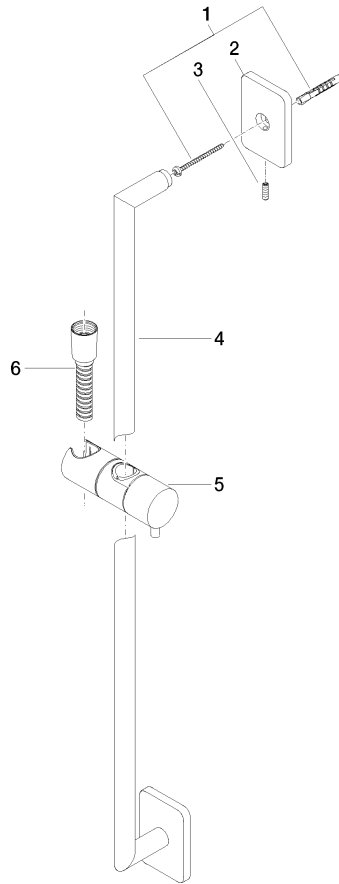

ST 050 201 8710

- slide bar
- Pipe diameter 18 mm
- Four settings: COMPACT RAIN, COMPACT SOFT FLOW, COMPACT AQUAPRESSURE FLOW, COMPACT CASCADE, max. flow rate 6.8 l/min (at 3 bar)
- rosette 78 x 55 mm
- gauge 800 mm
- metal shower hose 1750mm with integrated anti-twist protection
- shower hose connector 3/8"
- spray head Ø 120mm
- This product can help a building meet the requirements of Green Building Rating Systems, e.g. LEED®, BREEAM®, DGNB

- slide bar
- rosette 78 x 55 mm
- gauge 800 mm
- metal shower hose 1750mm with integrated anti-twist protection
- shower hose connector 3/8"
- Pipe diameter 18 mm
- WRAS 2009048

This article does not include a hand shower!

Required miscellaneous

	Hand shower FlowReduce - Brushed Platinum	28 012 979-06 0010
---	--	-----------------------

ST 050 201 8710

mm [inches]

Certificates

WRAS_2009048. ACS_20 ACC LY 738. IAPMO_4976 (2).

ST 050 201 8710

Spare parts list

No.	Item Number	Name	Quantity used	Delivery time
1	05 30 31 025 00 90	fixing set	2	2
2	09 27 71 005-06	rosette	2	60
3	09 31 11 013 90	pin	2	2
4	05 28 22 590 01-06	bar	1	10
5	12 580 970-06	Slide unit - Brushed Platinum	1	10
6	28 322 970-06	Metal shower hose 1/2" x 3/8" x 1750 mm - Brushed Platinum	1	2