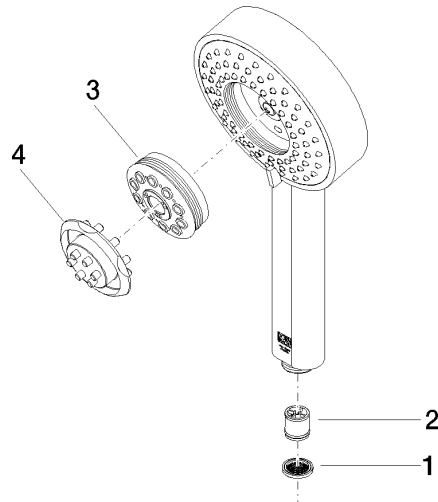

- slide bar
- rosette 78 x 55 mm
- gauge 800 mm
- metal shower hose 1750mm with integrated anti-twist protection
- shower hose connector 3/8"
- Pipe diameter 18 mm
- WRAS 2009048

This article does not include a hand shower!

LULU Shower set - Brushed Platinum

LULU

ST 050 201 8710

ST 050 201 8710

mm [inches]

Flow rate chart

Codes & Standards

ASME A112.18.1/CSA B125.1	California Energy Commission (CEC)
---------------------------------	--

Certificates

LGA_29980. IAPMO_4976 (4).

LULU Shower set - Brushed Platinum

LULU

ST 050 201 8710

ST 050 201 8710

Parts for other finishes can be found here: [Chrome](#)

Spare parts list

No.	Item Number	Name	Quantity used	Delivery time
1	09 23 01 039 90	sieve	1	2
2	09 23 01 166 90	flow reducer	1	2
3	04 12 11 071 00 90	shower	1	2
4	09 30 09 022 90	key	1	2