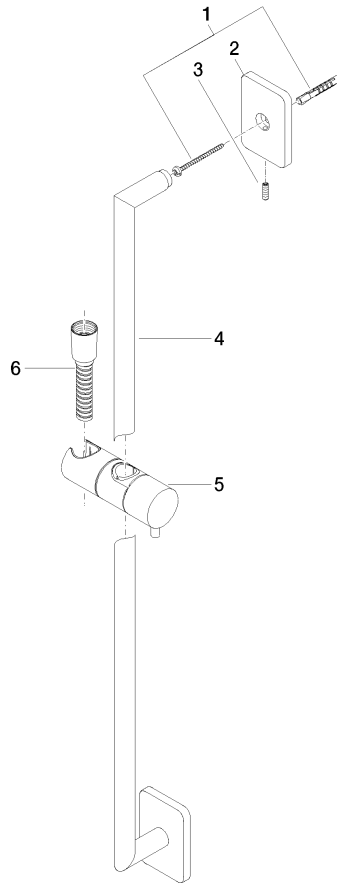

ST 050 201 8710

- slide bar
- Pipe diameter 18 mm
- Four settings: COMPACT RAIN, COMPACT SOFT FLOW, COMPACT AQUAPRESSURE FLOW, COMPACT CASCADE, max. flow rate 6.8 l/min (at 3 bar)
- rosette 78 x 55 mm
- gauge 800 mm
- metal shower hose 1750mm with integrated anti-twist protection
- shower hose connector 3/8"
- spray head Ø 120mm
- This product can help a building meet the requirements of Green Building Rating Systems, e.g. LEED®, BREEAM®, DGNB

- slide bar
- rosette 78 x 55 mm
- gauge 800 mm
- metal shower hose 1750mm with integrated anti-twist protection
- shower hose connector 3/8"
- Pipe diameter 18 mm

This article does not include a hand shower!

ST 050 201 8710

Parts for other finishes can be found here: [Chrome](#)

Spare parts list

No.	Item Number	Name	Quantity used	Delivery time
1	05 30 31 025 00 90	fixing set	2	2
2	09 27 71 005-99	rosette	2	30
3	09 31 11 013 90	pin	2	2
4	05 28 22 590 01-99	bar	1	30
5	12 580 970-99	Slide unit - Brushed Dark Platinum	1	30
6	28 322 970-99	Metal shower hose 1/2" x 3/8" x 1750 mm - Brushed Dark Platinum	1	2