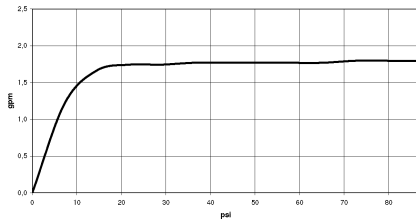

LULU Shower set - Brushed Dark Platinum

LULU

ST 050 201 8710

ST 050 201 8710

mm [inches]

Flow rate chart

Codes & Standards

ASME A112.18.1/CSA B125.1	California Energy Commission (CEC)
---------------------------------	--