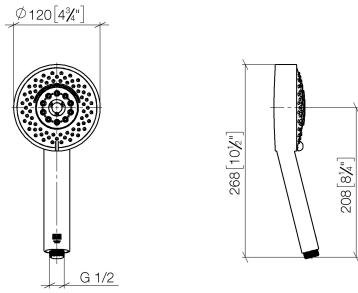

ST 050 201 8710

- slide bar
- Pipe diameter 18 mm
- Four settings: COMPACT RAIN, COMPACT SOFT FLOW, COMPACT AQUAPRESSURE FLOW, COMPACT CASCADE, max. flow rate 6.8 l/min (at 3 bar)
- rosette 78 x 55 mm
- gauge 800 mm
- metal shower hose 1750mm with integrated anti-twist protection
- shower hose connector 3/8"
- spray head Ø 120mm
- This product can help a building meet the requirements of Green Building Rating Systems, e.g. LEED®, BREEAM®, DGNB

- slide bar
- rosette 78 x 55 mm
- gauge 800 mm
- metal shower hose 1750mm with integrated anti-twist protection
- shower hose connector 3/8"
- Pipe diameter 18 mm

This article does not include a hand shower!

Intrinsic protection against back flow.

	Brushed Dark Platinum	28 012 979-99 0010
	Chrome	28 012 979-00 0010
	Brushed Platinum	28 012 979-06 0010
	Platinum	28 012 979-08 0010
	Dark Chrome	28 012 979-19 0010
	Light Gold	28 012 979-26 0010
	Brushed Light Gold	28 012 979-27 0010
	Brushed Durabronze (23kt Gold)	28 012 979-28 0010
	Matte Black	28 012 979-33 0010
	Brushed Bronze	28 012 979-42 0010
	Brushed Champagne (22kt Gold)	28 012 979-46 0010
	Champagne (22kt Gold)	28 012 979-47 0010
	Brushed Chrome	28 012 979-93 0010

LULU Shower set - Brushed Dark Platinum

LULU

ST 050 201 8710

ST 050 201 8710

mm [inches]

Flow rate chart

Codes & Standards

ASME A112.18.1/CSA B125.1	California Energy Commission (CEC)
---------------------------------	--