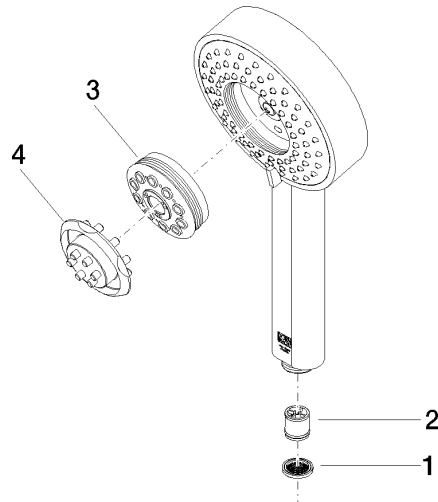

- slide bar
- rosette 78 x 55 mm
- gauge 800 mm
- metal shower hose 1750mm with integrated anti-twist protection
- shower hose connector 3/8"
- Pipe diameter 18 mm

This article does not include a hand shower!

LULU Shower set - Brushed Dark Platinum

LULU

ST 050 201 8710

ST 050 201 8710

mm [inches]

Flow rate chart

Codes & Standards

ASME A112.18.1/CSA B125.1	California Energy Commission (CEC)
---------------------------------	--

Certificates

LGA_29980. IAPMO_4976 (4).

LULU Shower set - Brushed Dark Platinum

LULU

ST 050 201 8710

ST 050 201 8710

Parts for other finishes can be found here: [Chrome](#)

Spare parts list

No.	Item Number	Name	Quantity used	Delivery time
1	09 23 01 039 90	sieve	1	2
2	09 23 01 166 90	flow reducer	1	2
3	04 12 11 071 00 90	shower	1	2
4	09 30 09 022 90	key	1	2