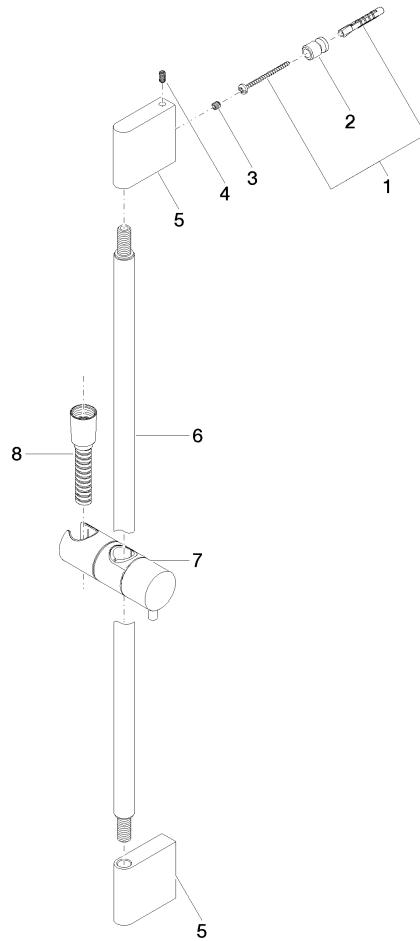

ST 050 203 2979

Fits: IMO, LISSÉ, META

- slide bar
- Pipe diameter 18 mm
- gauge 853 mm
- metal shower hose 1750mm with integrated anti-twist protection
- shower hose connector 3/8"
- Three or five settings: COMPACT RAIN, COMPACT SOFT FLOW, COMPACT AQUAPRESSURE FLOW, max. flow rate 6.8 l/min (at 3 bar)
- Function from: 6 l/min
- spray head Ø 100mm
- This product can help a building meet the requirements of Green Building Rating Systems, e.g. LEED®, BREEAM®, DGNB

## Shower set - Chrome

IMO

ST 050 203 2979

---

ST 050 203 2979

Fits: IMO, LULU, MEM, TARA, CL.1, LISSÉ, VAIA, META, CYO

- slide bar
- Pipe diameter 18 mm
- gauge 853 mm
- metal shower hose 1750mm with integrated anti-twist protection
- shower hose connector 3/8"

ST 050 203 2979

mm [inches]

Certificates

WRAS\_2009048. ACS\_20 ACC LY 738. IAPMO\_4976 (1).

Spare parts list

No.	Item Number	Name	Quantity used	Delivery time
1	05 17 20 726 02 90	fixing set	2	2
2	08 17 20 726 90	holder	2	2
3	09 31 11 049 90	pin	2	2
4	04 31 11 113 00 90	pin	2	2
5	08 17 97 054-00	holder	2	10
6	90 28 22 597 00-00	holder	1	10
7	12 580 970-00	Slide unit - Chrome	1	10
8	28 322 970-00	Metal shower hose 1/2" x 3/8" x 1750 mm - Chrome	1	2