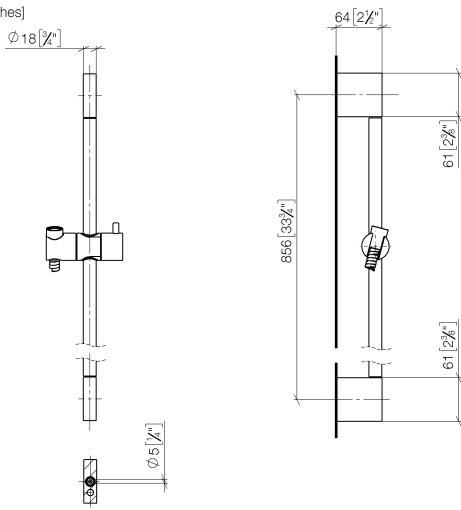

ST 050 203 2979

Fits: IMO, LISSÉ, META

- slide bar
- Pipe diameter 18 mm
- gauge 853 mm
- metal shower hose 1750mm with integrated anti-twist protection
- shower hose connector 3/8"
- Three or five settings: COMPACT RAIN, COMPACT SOFT FLOW, COMPACT AQUAPRESSURE FLOW, max. flow rate 6.8 l/min (at 3 bar)
- Function from: 6 l/min
- spray head Ø 100mm
- This product can help a building meet the requirements of Green Building Rating Systems, e.g. LEED®, BREEAM®, DGNB

## Shower set - Chrome

IMO

ST 050 203 2979

---

ST 050 203 2979

Fits: IMO, LULU, MEM, TARA, CL.1, LISSÉ, VAIA, META, CYO

- slide bar
- Pipe diameter 18 mm
- gauge 853 mm
- metal shower hose 1750mm with integrated anti-twist protection
- shower hose connector 3/8"

ST 050 203 2979

mm [inches]

Certificates

WRAS\_2009048. ACS\_20 ACC LY 738. IAPMO\_4976 (1).

Spare parts list

No.	Item Number	Name	Quantity used	Delivery time
1	05 17 20 726 02 90	fixing set	2	2
2	08 17 20 726 90	holder	2	2
3	09 31 11 049 90	pin	2	2
4	04 31 11 113 00 90	pin	2	2
5	08 17 97 054-00	holder	2	10
6	90 28 22 597 00-00	holder	1	10
7	12 580 970-00	Slide unit - Chrome	1	10
8	28 322 970-00	Metal shower hose 1/2" x 3/8" x 1750 mm - Chrome	1	2

ST 050 203 2979

mm [inches]