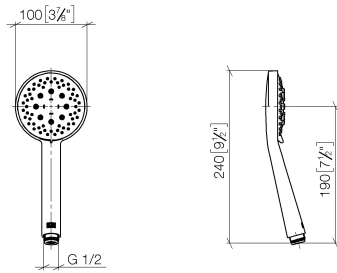

ST 050 203 2979

Fits: IMO, LISSÉ, META

- slide bar
- Pipe diameter 18 mm
- gauge 853 mm
- metal shower hose 1750mm with integrated anti-twist protection
- shower hose connector 3/8"
- Three or five settings: COMPACT RAIN, COMPACT SOFT FLOW, COMPACT AQUAPRESSURE FLOW, max. flow rate 6.8 l/min (at 3 bar)
- Function from: 6 l/min
- spray head Ø 100mm
- This product can help a building meet the requirements of Green Building Rating Systems, e.g. LEED®, BREEAM®, DGNB

ST 050 203 2979

mm [inches]

Certificates

WRAS\_2009048. ACS\_20 ACC LY 738. IAPMO\_4976 (1).

Spare parts list

No.	Item Number	Name	Quantity used	Delivery time
1	05 17 20 726 02 90	fixing set	2	2
2	08 17 20 726 90	holder	2	2
3	09 31 11 049 90	pin	2	2
4	04 31 11 113 00 90	pin	2	2
5	08 17 97 054-00	holder	2	10
6	90 28 22 597 00-00	holder	1	10
7	12 580 970-00	Slide unit - Chrome	1	10
8	28 322 970-00	Metal shower hose 1/2" x 3/8" x 1750 mm - Chrome	1	2

ST 050 203 2979

Fits: IMO, LULU, MADISON, MEM, TARA, CL.1, LISSÉ, VAIA, META, CYO

- Three or five settings: COMPACT RAIN, COMPACT SOFT FLOW, COMPACT AQUAPRESSURE FLOW, max. flow rate 6.8 l/min (at 3 bar)
- with anti-scale system
- spray head Ø 100mm
- 1/2" connection
- Function from: 6 l/min
- This product reduces water consumption by % (compared to requirements of EPAct '92)
- This product can contribute to Water Use Reduction in LEED® Green Building Rating
- This product can help a building meet the requirements of Green Building Rating Systems, e.g. LEED®, BREEAM®, DGNB

ST 050 203 2979

mm [inches]