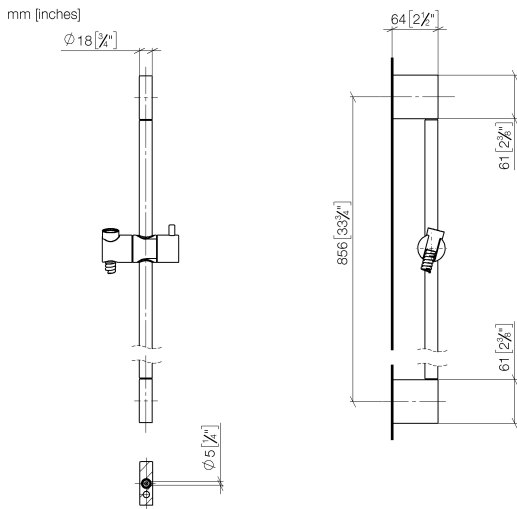

ST 050 203 2979

Fits: IMO, LISSÉ, META

- slide bar
- Pipe diameter 18 mm
- gauge 853 mm
- metal shower hose 1750mm with integrated anti-twist protection
- shower hose connector 3/8"
- Three or five settings: COMPACT RAIN, COMPACT SOFT FLOW, COMPACT AQUAPRESSURE FLOW, max. flow rate 6.8 l/min (at 3 bar)
- Function from: 6 l/min
- spray head Ø 100mm
- This product can help a building meet the requirements of Green Building Rating Systems, e.g. LEED®, BREEAM®, DGNB

## Shower set - Brushed Platinum

IMO

ST 050 203 2979

---

ST 050 203 2979

Fits: IMO, LULU, MEM, TARA, CL.1, LISSÉ, VAIA, META, CYO

- slide bar
- Pipe diameter 18 mm
- gauge 853 mm
- metal shower hose 1750mm with integrated anti-twist protection
- shower hose connector 3/8"

ST 050 203 2979

Certificates

WRAS\_2009048. ACS\_20 ACC LY 738. IAPMO\_4976 (1).

ST 050 203 2979

Spare parts list

No.	Item Number	Name	Quantity used	Delivery time
1	05 17 20 726 02 90	fixing set	2	2
2	08 17 20 726 90	holder	2	2
3	09 31 11 049 90	pin	2	2
4	04 31 11 113 00 90	pin	2	2
5	08 17 97 054-06	holder	2	10
6	90 28 22 597 00-06	holder	1	10
7	12 580 970-06	Slide unit - Brushed Platinum	1	10
8	28 322 970-06	Metal shower hose 1/2" x 3/8" x 1750 mm - Brushed Platinum	1	2

## Shower set - Brushed Platinum

---

IMO

ST 050 203 2979

ST 050 203 2979

mm [inches]

Flow rate chart

Codes & Standards