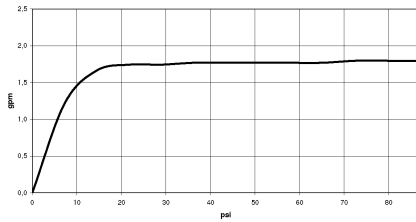

## Shower set - Brushed Platinum

---

IMO

ST 050 203 2979

ST 050 203 2979

mm [inches]

Flow rate chart

Codes & Standards