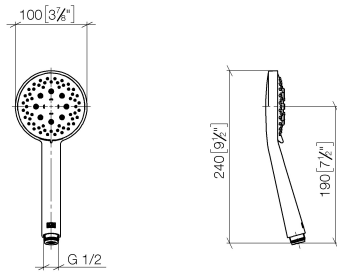

ST 050 203 2979

Fits: IMO, LISSÉ, META

- slide bar
- Pipe diameter 18 mm
- gauge 853 mm
- metal shower hose 1750mm with integrated anti-twist protection
- shower hose connector 3/8"
- Three or five settings: COMPACT RAIN, COMPACT SOFT FLOW, COMPACT AQUAPRESSURE FLOW, max. flow rate 6.8 l/min (at 3 bar)
- Function from: 6 l/min
- spray head Ø 100mm
- This product can help a building meet the requirements of Green Building Rating Systems, e.g. LEED®, BREEAM®, DGNB

## Shower set - Brushed Platinum

IMO

ST 050 203 2979

---

ST 050 203 2979

Fits: IMO, LULU, MEM, TARA, CL.1, LISSÉ, VAIA, META, CYO

- slide bar
- Pipe diameter 18 mm
- gauge 853 mm
- metal shower hose 1750mm with integrated anti-twist protection
- shower hose connector 3/8"

ST 050 203 2979

Certificates

WRAS\_2009048. ACS\_20 ACC LY 738. IAPMO\_4976 (1).

ST 050 203 2979

Spare parts list

No.	Item Number	Name	Quantity used	Delivery time
1	05 17 20 726 02 90	fixing set	2	2
2	08 17 20 726 90	holder	2	2
3	09 31 11 049 90	pin	2	2
4	04 31 11 113 00 90	pin	2	2
5	08 17 97 054-06	holder	2	10
6	90 28 22 597 00-06	holder	1	10
7	12 580 970-06	Slide unit - Brushed Platinum	1	10
8	28 322 970-06	Metal shower hose 1/2" x 3/8" x 1750 mm - Brushed Platinum	1	2

## Shower set - Brushed Platinum

---

IMO

ST 050 203 2979

ST 050 203 2979

mm [inches]

Flow rate chart

Codes & Standards