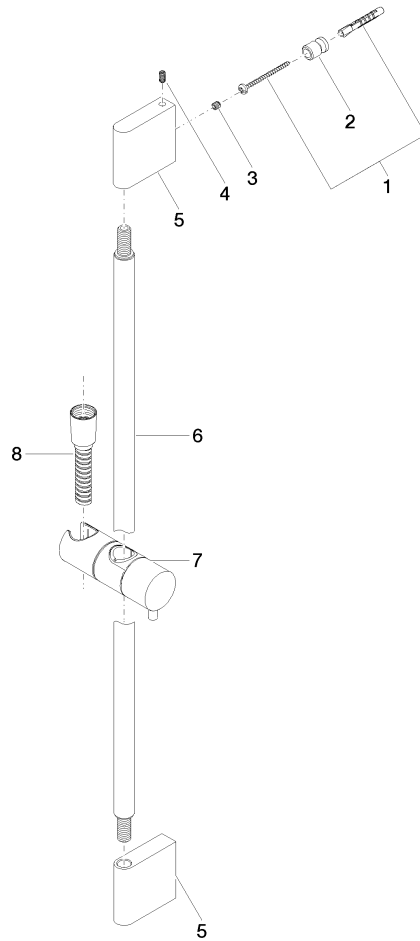

ST 050 203 2979

Fits: IMO, LISSÉ, META

- slide bar
- Pipe diameter 18 mm
- gauge 853 mm
- metal shower hose 1750mm with integrated anti-twist protection
- shower hose connector 3/8"
- Three or five settings: COMPACT RAIN, COMPACT SOFT FLOW, COMPACT AQUAPRESSURE FLOW, max. flow rate 6.8 l/min (at 3 bar)
- Function from: 6 l/min
- spray head Ø 100mm
- This product can help a building meet the requirements of Green Building Rating Systems, e.g. LEED®, BREEAM®, DGNB

## Shower set - Brushed Platinum

IMO

ST 050 203 2979

---

ST 050 203 2979

Fits: IMO, LULU, MEM, TARA, CL.1, LISSÉ, VAIA, META, CYO

- slide bar
- Pipe diameter 18 mm
- gauge 853 mm
- metal shower hose 1750mm with integrated anti-twist protection
- shower hose connector 3/8"

ST 050 203 2979

Certificates

WRAS\_2009048. ACS\_20 ACC LY 738. IAPMO\_4976 (1).

ST 050 203 2979

Spare parts list

No.	Item Number	Name	Quantity used	Delivery time
1	05 17 20 726 02 90	fixing set	2	2
2	08 17 20 726 90	holder	2	2
3	09 31 11 049 90	pin	2	2
4	04 31 11 113 00 90	pin	2	2
5	08 17 97 054-06	holder	2	10
6	90 28 22 597 00-06	holder	1	10
7	12 580 970-06	Slide unit - Brushed Platinum	1	10
8	28 322 970-06	Metal shower hose 1/2" x 3/8" x 1750 mm - Brushed Platinum	1	2