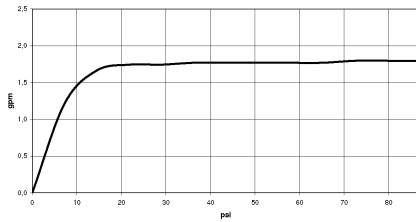

Shower set - Light Gold

IMO

ST 050 203 2979

ST 050 203 2979

mm [inches]

Flow rate chart

Codes & Standards

California Energy
Commission
(CEC)