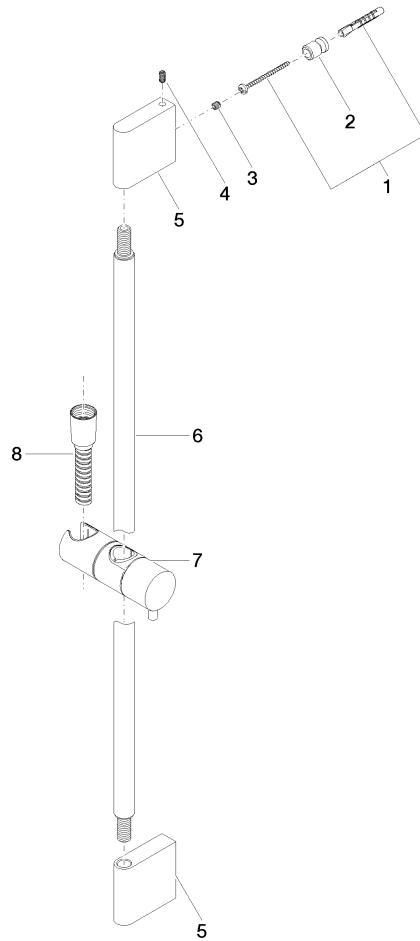

ST 050 203 2979

Fits: IMO, LISSÉ, META

- slide bar
- Pipe diameter 18 mm
- gauge 853 mm
- metal shower hose 1750mm with integrated anti-twist protection
- shower hose connector 3/8"
- Three or five settings: COMPACT RAIN, COMPACT SOFT FLOW, COMPACT AQUAPRESSURE FLOW, max. flow rate 6.8 l/min (at 3 bar)
- Function from: 6 l/min
- spray head Ø 100mm
- This product can help a building meet the requirements of Green Building Rating Systems, e.g. LEED®, BREEAM®, DGNB

Fits: IMO, LULU, MEM, TARA, CL.1, LISSÉ, VAIA, META, CYO

- slide bar
- Pipe diameter 18 mm
- gauge 853 mm
- metal shower hose 1750mm with integrated anti-twist protection
- shower hose connector 3/8"
- WRAS 2009048

| | | |
|---|--------------------------------|---------------|
|  | Slide unit - Light Gold | 12 580 970-26 |
|---|--------------------------------|---------------|

Required miscellaneous

| | | |
|---|--|-----------------------|
|  | Hand shower FlowReduce - Light Gold | 28 018 979-26 0010 |
|---|--|-----------------------|

ST 050 203 2979

mm [inches]

Spare parts list

| No. | Item Number | Name | Quantity used | Delivery time |
|-----|--------------------|--|---------------|---------------|
| 1 | 05 17 20 726 02 90 | fixing set | 2 | 2 |
| 2 | 08 17 20 726 90 | holder | 2 | 2 |
| 3 | 09 31 11 049 90 | pin | 2 | 2 |
| 4 | 04 31 11 113 00 90 | pin | 2 | 2 |
| 5 | 08 17 97 054-26 | holder | 2 | 60 |
| 6 | 90 28 22 597 00-26 | holder | 1 | 30 |
| 7 | 12 580 970-26 | Slide unit - Light Gold | 1 | 30 |
| 8 | 28 322 970-26 | Metal shower hose 1/2" x 3/8" x 1750 mm - Light Gold | 1 | 30 |