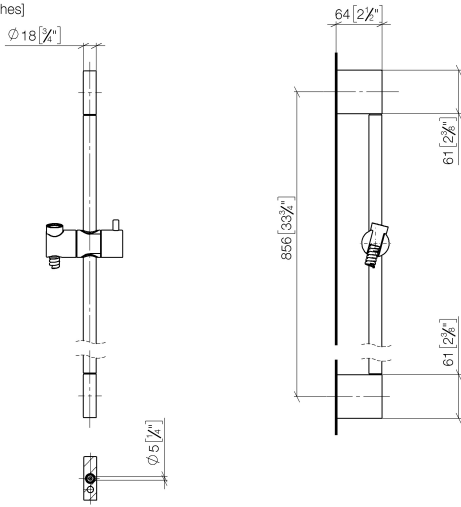

ST 050 203 2979

Fits: IMO, LISSÉ, META

- slide bar
- Pipe diameter 18 mm
- gauge 853 mm
- metal shower hose 1750mm with integrated anti-twist protection
- shower hose connector 3/8"
- Three or five settings: COMPACT RAIN, COMPACT SOFT FLOW, COMPACT AQUAPRESSURE FLOW, max. flow rate 6.8 l/min (at 3 bar)
- Function from: 6 l/min
- spray head Ø 100mm
- This product can help a building meet the requirements of Green Building Rating Systems, e.g. LEED®, BREEAM®, DGNB

Fits: IMO, LULU, MEM, TARA, CL.1, LISSÉ, VAIA, META, CYO

- slide bar
- Pipe diameter 18 mm
- gauge 853 mm
- metal shower hose 1750mm with integrated anti-twist protection
- shower hose connector 3/8"
- WRAS 2009048

ST 050 203 2979

mm [inches]

Spare parts list

| No. | Item Number | Name | Quantity used | Delivery time |
|-----|--------------------|--|---------------|---------------|
| 1 | 05 17 20 726 02 90 | fixing set | 2 | 2 |
| 2 | 08 17 20 726 90 | holder | 2 | 2 |
| 3 | 09 31 11 049 90 | pin | 2 | 2 |
| 4 | 04 31 11 113 00 90 | pin | 2 | 2 |
| 5 | 08 17 97 054-26 | holder | 2 | 60 |
| 6 | 90 28 22 597 00-26 | holder | 1 | 30 |
| 7 | 12 580 970-26 | Slide unit - Light Gold | 1 | 30 |
| 8 | 28 322 970-26 | Metal shower hose 1/2" x 3/8" x 1750 mm - Light Gold | 1 | 30 |

Shower set - Light Gold

IMO

ST 050 203 2979

ST 050 203 2979

mm [inches]

Flow rate chart

Codes & Standards

California Energy
Commission
(CEC)