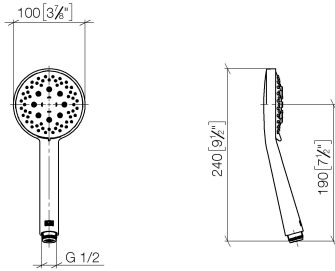

ST 050 203 2979

Fits: IMO, LISSÉ, META

- slide bar
- Pipe diameter 18 mm
- gauge 853 mm
- metal shower hose 1750mm with integrated anti-twist protection
- shower hose connector 3/8"
- Three or five settings: COMPACT RAIN, COMPACT SOFT FLOW, COMPACT AQUAPRESSURE FLOW, max. flow rate 6.8 l/min (at 3 bar)
- Function from: 6 l/min
- spray head Ø 100mm
- This product can help a building meet the requirements of Green Building Rating Systems, e.g. LEED®, BREEAM®, DGNB

ST 050 203 2979

mm [inches]

Spare parts list

| No. | Item Number | Name | Quantity used | Delivery time |
|-----|--------------------|--|---------------|---------------|
| 1 | 05 17 20 726 02 90 | fixing set | 2 | 2 |
| 2 | 08 17 20 726 90 | holder | 2 | 2 |
| 3 | 09 31 11 049 90 | pin | 2 | 2 |
| 4 | 04 31 11 113 00 90 | pin | 2 | 2 |
| 5 | 08 17 97 054-26 | holder | 2 | 60 |
| 6 | 90 28 22 597 00-26 | holder | 1 | 30 |
| 7 | 12 580 970-26 | Slide unit - Light Gold | 1 | 30 |
| 8 | 28 322 970-26 | Metal shower hose 1/2" x 3/8" x 1750 mm - Light Gold | 1 | 30 |

Intrinsic protection against back flow.

| | | |
|--|--------------------------------|--------------------|
|  | Light Gold | 28 018 979-26 0010 |
|  | Chrome | 28 018 979-00 0010 |
|  | Brushed Platinum | 28 018 979-06 0010 |
|  | Platinum | 28 018 979-08 0010 |
|  | Dark Brass matt | 28 018 979-16 0010 |
|  | Dark Bronze matt | 28 018 979-17 0010 |
|  | Dark Chrome | 28 018 979-19 0010 |
|  | Brushed Light Gold | 28 018 979-27 0010 |
|  | Brushed Durabronze (23kt Gold) | 28 018 979-28 0010 |
|  | Matte Black | 28 018 979-33 0010 |
|  | Brushed Bronze | 28 018 979-42 0010 |
|  | Brushed Champagne (22kt Gold) | 28 018 979-46 0010 |
|  | Champagne (22kt Gold) | 28 018 979-47 0010 |
|  | Brushed Chrome | 28 018 979-93 0010 |
|  | Brushed Dark Platinum | 28 018 979-99 0010 |

Shower set - Light Gold

IMO

ST 050 203 2979

ST 050 203 2979

mm [inches]

Flow rate chart

Codes & Standards

California Energy
Commission
(CEC)