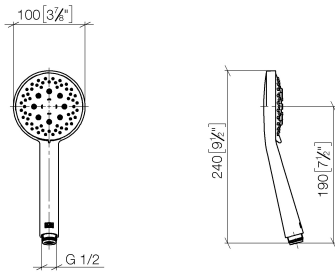

ST 050 203 2979

Fits: IMO, LISSÉ, META

- slide bar
- Pipe diameter 18 mm
- gauge 853 mm
- metal shower hose 1750mm with integrated anti-twist protection
- shower hose connector 3/8"
- Three or five settings: COMPACT RAIN, COMPACT SOFT FLOW, COMPACT AQUAPRESSURE FLOW, max. flow rate 6.8 l/min (at 3 bar)
- Function from: 6 l/min
- spray head Ø 100mm
- This product can help a building meet the requirements of Green Building Rating Systems, e.g. LEED®, BREEAM®, DGNB

Required miscellaneous

	Hand shower FlowReduce - Brushed Light Gold	28 018 979-27 0010
---	--	-----------------------

ST 050 203 2979

mm [inches]

Spare parts list

No.	Item Number	Name	Quantity used	Delivery time
1	05 17 20 726 02 90	fixing set	2	2
2	08 17 20 726 90	holder	2	2
3	09 31 11 049 90	pin	2	2
4	04 31 11 113 00 90	pin	2	2
5	08 17 97 054-27	holder	2	60
6	90 28 22 597 00-27	holder	1	30
7	12 580 970-27	Slide unit - Brushed Light Gold	1	30
8	28 322 970-27	Metal shower hose 1/2" x 3/8" x 1750 mm - Brushed Light Gold	1	30

Intrinsic protection against back flow.

	Brushed Light Gold	28 018 979-27 0010
	Chrome	28 018 979-00 0010
	Brushed Platinum	28 018 979-06 0010
	Platinum	28 018 979-08 0010
	Dark Brass matt	28 018 979-16 0010
	Dark Bronze matt	28 018 979-17 0010
	Dark Chrome	28 018 979-19 0010
	Light Gold	28 018 979-26 0010
	Brushed Durabronze (23kt Gold)	28 018 979-28 0010
	Matte Black	28 018 979-33 0010
	Brushed Bronze	28 018 979-42 0010
	Brushed Champagne (22kt Gold)	28 018 979-46 0010
	Champagne (22kt Gold)	28 018 979-47 0010
	Brushed Chrome	28 018 979-93 0010
	Brushed Dark Platinum	28 018 979-99 0010

Shower set - Brushed Light Gold

IMO

ST 050 203 2979

ST 050 203 2979

mm [inches]

Flow rate chart

Codes & Standards

California Energy
Commission
(CEC)