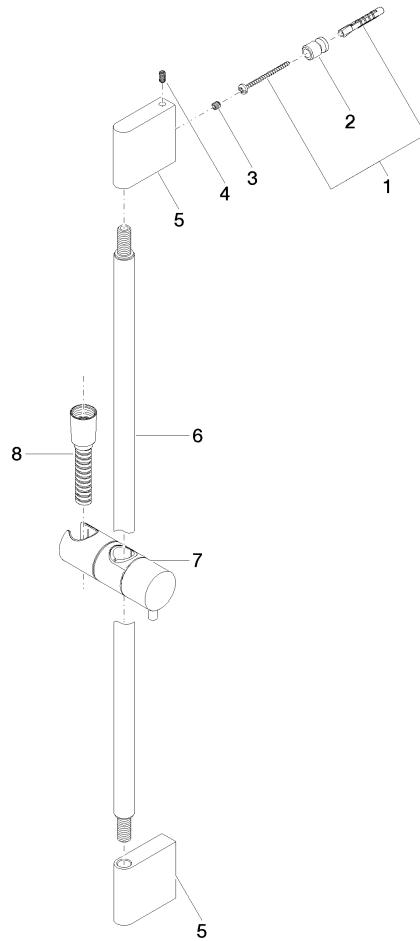

ST 050 203 2979

Fits: IMO, LISSÉ, META

- slide bar
- Pipe diameter 18 mm
- gauge 853 mm
- metal shower hose 1750mm with integrated anti-twist protection
- shower hose connector 3/8"
- Three or five settings: COMPACT RAIN, COMPACT SOFT FLOW, COMPACT AQUAPRESSURE FLOW, max. flow rate 6.8 l/min (at 3 bar)
- Function from: 6 l/min
- spray head Ø 100mm
- This product can help a building meet the requirements of Green Building Rating Systems, e.g. LEED®, BREEAM®, DGNB

Fits: IMO, LULU, MEM, TARA, CL.1, LISSÉ, VAIA, META, CYO

- slide bar
- Pipe diameter 18 mm
- gauge 853 mm
- metal shower hose 1750mm with integrated anti-twist protection
- shower hose connector 3/8"
- WRAS 2009048

Recommended miscellaneous

	Concealed adapter -	35 080 970-90 0010
---	----------------------------	-----------------------

Required miscellaneous

	Slide unit - Brushed Light Gold	12 580 970-27
---	--	---------------

Required miscellaneous

	Hand shower FlowReduce - Brushed Light Gold	28 018 979-27 0010
---	--	-----------------------

ST 050 203 2979

mm [inches]

Spare parts list

No.	Item Number	Name	Quantity used	Delivery time
1	05 17 20 726 02 90	fixing set	2	2
2	08 17 20 726 90	holder	2	2
3	09 31 11 049 90	pin	2	2
4	04 31 11 113 00 90	pin	2	2
5	08 17 97 054-27	holder	2	60
6	90 28 22 597 00-27	holder	1	30
7	12 580 970-27	Slide unit - Brushed Light Gold	1	30
8	28 322 970-27	Metal shower hose 1/2" x 3/8" x 1750 mm - Brushed Light Gold	1	30