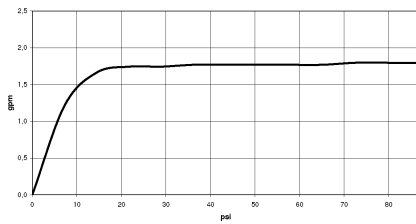

Shower set - Brushed Light Gold

IMO

ST 050 203 2979

ST 050 203 2979

mm [inches]

Flow rate chart

Codes & Standards

California Energy
Commission
(CEC)