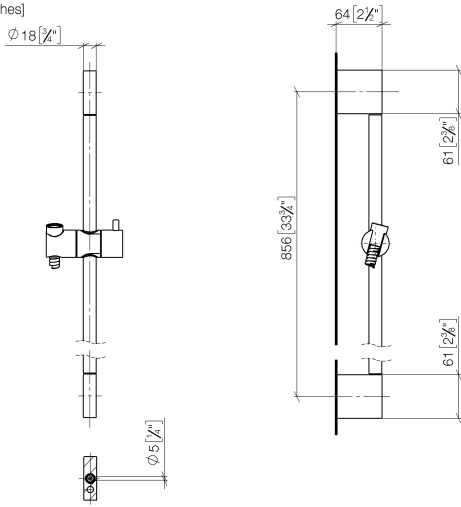

ST 050 203 2979

Fits: IMO, LISSÉ, META

- slide bar
- Pipe diameter 18 mm
- gauge 853 mm
- metal shower hose 1750mm with integrated anti-twist protection
- shower hose connector 3/8"
- Three or five settings: COMPACT RAIN, COMPACT SOFT FLOW, COMPACT AQUAPRESSURE FLOW, max. flow rate 6.8 l/min (at 3 bar)
- Function from: 6 l/min
- spray head Ø 100mm
- This product can help a building meet the requirements of Green Building Rating Systems, e.g. LEED®, BREEAM®, DGNB

Fits: IMO, LULU, MEM, TARA, CL.1, LISSÉ, VAIA, META, CYO

- slide bar
- Pipe diameter 18 mm
- gauge 853 mm
- metal shower hose 1750mm with integrated anti-twist protection
- shower hose connector 3/8"
- WRAS 2009048

Required miscellaneous

	Hand shower FlowReduce - Brushed Light Gold	28 018 979-27 0010
---	--	-----------------------

ST 050 203 2979

mm [inches]

Spare parts list

No.	Item Number	Name	Quantity used	Delivery time
1	05 17 20 726 02 90	fixing set	2	2
2	08 17 20 726 90	holder	2	2
3	09 31 11 049 90	pin	2	2
4	04 31 11 113 00 90	pin	2	2
5	08 17 97 054-27	holder	2	60
6	90 28 22 597 00-27	holder	1	30
7	12 580 970-27	Slide unit - Brushed Light Gold	1	30
8	28 322 970-27	Metal shower hose 1/2" x 3/8" x 1750 mm - Brushed Light Gold	1	30

Shower set - Brushed Light Gold

IMO

ST 050 203 2979

ST 050 203 2979

mm [inches]

Flow rate chart

Codes & Standards

California Energy
Commission
(CEC)