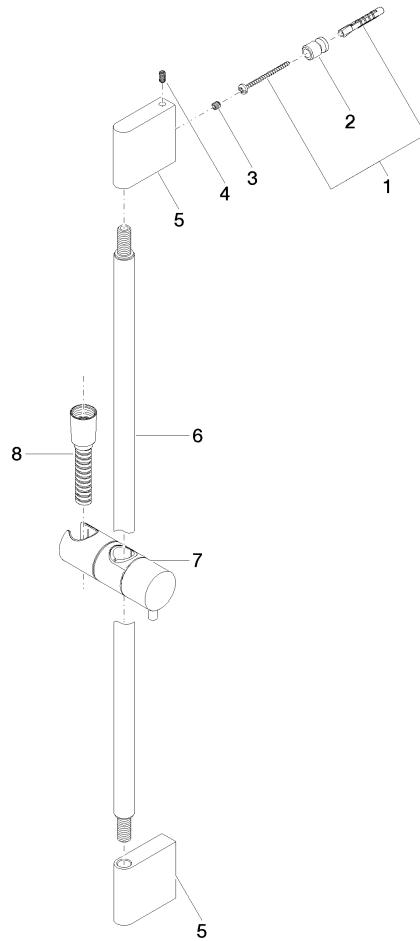

ST 050 203 2979

Fits: IMO, LISSÉ, META

- slide bar
- Pipe diameter 18 mm
- gauge 853 mm
- metal shower hose 1750mm with integrated anti-twist protection
- shower hose connector 3/8"
- Three or five settings: COMPACT RAIN, COMPACT SOFT FLOW, COMPACT AQUAPRESSURE FLOW, max. flow rate 6.8 l/min (at 3 bar)
- Function from: 6 l/min
- spray head Ø 100mm
- This product can help a building meet the requirements of Green Building Rating Systems, e.g. LEED®, BREEAM®, DGNB

# Shower set - Brushed Durabross (23kt Gold)

IMO

ST 050 203 2979

Fits: IMO, LULU, MEM, TARA, CL.1, LISSÉ, VAIA, META, CYO

- slide bar
- Pipe diameter 18 mm
- gauge 853 mm
- metal shower hose 1750mm with integrated anti-twist protection
- shower hose connector 3/8"

## Required miscellaneous

	<b>Hand shower FlowReduce - Brushed Durabross (23kt Gold)</b>	28 016 979-28 0010
--	---	-----------------------

ST 050 203 2979

mm [inches]

Certificates

WRAS\_2009048. ACS\_20 ACC LY 738.

ST 050 203 2979

Spare parts list

No.	Item Number	Name	Quantity used	Delivery time
1	05 17 20 726 02 90	fixing set	2	2
2	08 17 20 726 90	holder	2	2
3	09 31 11 049 90	pin	2	2
4	04 31 11 113 00 90	pin	2	2
5	08 17 97 054-28	holder	2	20
6	90 28 22 597 00-28	holder	1	-
Spare part can no longer be ordered, please order the replacement item				
7	12 580 970-28	Slide unit - Brushed Durabron (23kt Gold)	1	20
8	28 322 970-28	Metal shower hose 1/2" x 3/8" x 1750 mm - Brushed Durabron (23kt Gold)	1	20