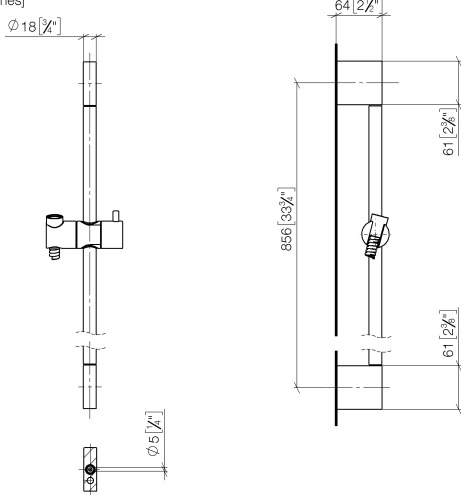

ST 050 203 2979

mm [inches]

Certificates

WRAS_2009048. ACS_20 ACC LY 738.