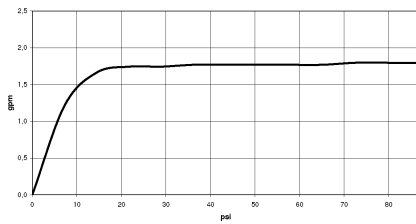

## Shower set - Brushed Durabronz (23kt Gold)

---

IMO

ST 050 203 2979

ST 050 203 2979

mm [inches]

Flow rate chart

Codes & Standards