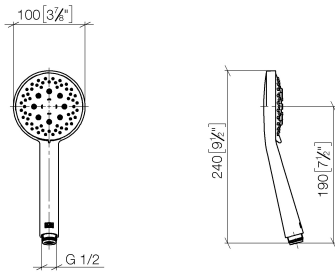

ST 050 203 2979

Fits: IMO, LISSÉ, META

- slide bar
- Pipe diameter 18 mm
- gauge 853 mm
- metal shower hose 1750mm with integrated anti-twist protection
- shower hose connector 3/8"
- Three or five settings: COMPACT RAIN, COMPACT SOFT FLOW, COMPACT AQUAPRESSURE FLOW, max. flow rate 6.8 l/min (at 3 bar)
- Function from: 6 l/min
- spray head Ø 100mm
- This product can help a building meet the requirements of Green Building Rating Systems, e.g. LEED®, BREEAM®, DGNB

# Shower set - Brushed Durabross (23kt Gold)

IMO

ST 050 203 2979

Fits: IMO, LULU, MEM, TARA, CL.1, LISSÉ, VAIA, META, CYO

- slide bar
- Pipe diameter 18 mm
- gauge 853 mm
- metal shower hose 1750mm with integrated anti-twist protection
- shower hose connector 3/8"

ST 050 203 2979

Spare parts list

No.	Item Number	Name	Quantity used	Delivery time
1	05 17 20 726 02 90	fixing set	2	2
2	08 17 20 726 90	holder	2	2
3	09 31 11 049 90	pin	2	2
4	04 31 11 113 00 90	pin	2	2
5	08 17 97 054-28	holder	2	20
6	90 28 22 597 00-28	holder	1	-
Spare part can no longer be ordered, please order the replacement item				
7	12 580 970-28	Slide unit - Brushed Durabron (23kt Gold)	1	20
8	28 322 970-28	Metal shower hose 1/2" x 3/8" x 1750 mm - Brushed Durabron (23kt Gold)	1	20

## Shower set - Brushed Durabronz (23kt Gold)

---

IMO

ST 050 203 2979

ST 050 203 2979

mm [inches]

Flow rate chart

Codes & Standards