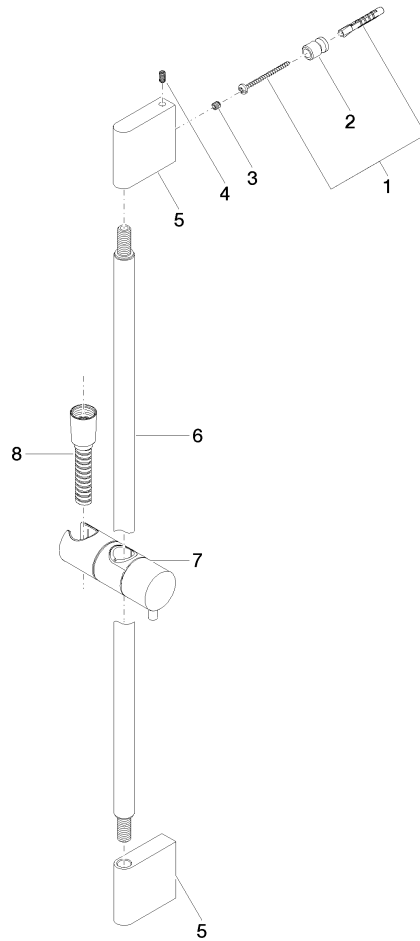

Shower set - Brushed Champagne (22kt Gold)

IMO

ST 050 203 2979

Fits: IMO, LISSÉ, META

- slide bar
- Pipe diameter 18 mm
- gauge 853 mm
- metal shower hose 1750mm with integrated anti-twist protection
- shower hose connector 3/8"
- Three or five settings: COMPACT RAIN, COMPACT SOFT FLOW, COMPACT AQUAPRESSURE FLOW, max. flow rate 6.8 l/min (at 3 bar)
- Function from: 6 l/min
- spray head Ø 100mm
- This product can help a building meet the requirements of Green Building Rating Systems, e.g. LEED®, BREEAM®, DGNB

Fits: IMO, LULU, MEM, TARA, CL.1, LISSÉ,
VAIA, META, CYO

- slide bar
- Pipe diameter 18 mm
- gauge 853 mm
- metal shower hose 1750mm with integrated anti-twist protection
- shower hose connector 3/8"

This article does not include a hand shower!

ST 050 203 2979

mm [inches]

ST 050 203 2979

Parts for other finishes can be found here: [Chrome](#)

Spare parts list

No.	Item Number	Name	Quantity used	Delivery time
1	05 17 20 726 02 90	fixing set	2	2
2	08 17 20 726 90	holder	2	2
3	09 31 11 049 90	pin	2	2
4	04 31 11 113 00 90	pin	2	2
5	08 17 97 054-46	holder	2	30
6	90 28 22 597 00-46	holder	1	30
7	12 580 970-46	Slide unit - Brushed Champagne (22kt Gold)	1	30
8	28 322 970-46	Metal shower hose 1/2" x 3/8" x 1750 mm - Brushed Champagne (22kt Gold)	1	30