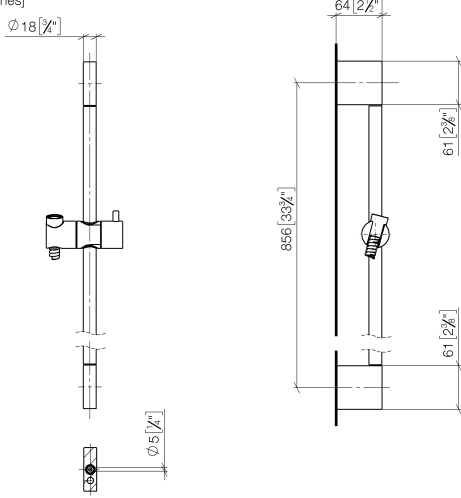

Shower set - Brushed Champagne (22kt Gold)

IMO

ST 050 203 2979

Fits: IMO, LISSÉ, META

- slide bar
- Pipe diameter 18 mm
- gauge 853 mm
- metal shower hose 1750mm with integrated anti-twist protection
- shower hose connector 3/8"
- Three or five settings: COMPACT RAIN, COMPACT SOFT FLOW, COMPACT AQUAPRESSURE FLOW, max. flow rate 6.8 l/min (at 3 bar)
- Function from: 6 l/min
- spray head Ø 100mm
- This product can help a building meet the requirements of Green Building Rating Systems, e.g. LEED®, BREEAM®, DGNB

Fits: IMO, LULU, MEM, TARA, CL.1, LISSÉ,
VAIA, META, CYO

- slide bar
- Pipe diameter 18 mm
- gauge 853 mm
- metal shower hose 1750mm with integrated anti-twist protection
- shower hose connector 3/8"

This article does not include a hand shower!

ST 050 203 2979

mm [inches]

ST 050 203 2979

Parts for other finishes can be found here: [Chrome](#)

Spare parts list

No.	Item Number	Name	Quantity used	Delivery time
1	05 17 20 726 02 90	fixing set	2	2
2	08 17 20 726 90	holder	2	2
3	09 31 11 049 90	pin	2	2
4	04 31 11 113 00 90	pin	2	2
5	08 17 97 054-46	holder	2	30
6	90 28 22 597 00-46	holder	1	30
7	12 580 970-46	Slide unit - Brushed Champagne (22kt Gold)	1	30
8	28 322 970-46	Metal shower hose 1/2" x 3/8" x 1750 mm - Brushed Champagne (22kt Gold)	1	30

Shower set - Brushed Champagne (22kt Gold)

IMO

ST 050 203 2979

ST 050 203 2979

mm [inches]

Flow rate chart

Codes & Standards

California Energy
Commission
(CEC)