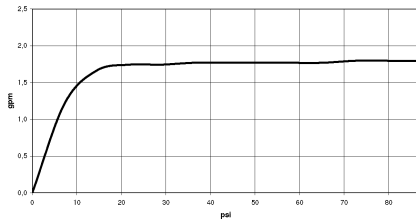

Shower set - Brushed Champagne (22kt Gold)

IMO

ST 050 203 2979

ST 050 203 2979

mm [inches]

Flow rate chart

Codes & Standards

California Energy
Commission
(CEC)