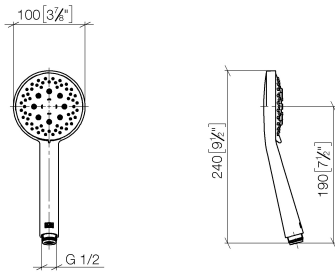

Shower set - Brushed Champagne (22kt Gold)

IMO

ST 050 203 2979

Fits: IMO, LISSÉ, META

- slide bar
- Pipe diameter 18 mm
- gauge 853 mm
- metal shower hose 1750mm with integrated anti-twist protection
- shower hose connector 3/8"
- Three or five settings: COMPACT RAIN, COMPACT SOFT FLOW, COMPACT AQUAPRESSURE FLOW, max. flow rate 6.8 l/min (at 3 bar)
- Function from: 6 l/min
- spray head Ø 100mm
- This product can help a building meet the requirements of Green Building Rating Systems, e.g. LEED®, BREEAM®, DGNB

ST 050 203 2979

mm [inches]

ST 050 203 2979

Parts for other finishes can be found here: [Chrome](#)

Spare parts list

No.	Item Number	Name	Quantity used	Delivery time
1	05 17 20 726 02 90	fixing set	2	2
2	08 17 20 726 90	holder	2	2
3	09 31 11 049 90	pin	2	2
4	04 31 11 113 00 90	pin	2	2
5	08 17 97 054-46	holder	2	30
6	90 28 22 597 00-46	holder	1	30
7	12 580 970-46	Slide unit - Brushed Champagne (22kt Gold)	1	30
8	28 322 970-46	Metal shower hose 1/2" x 3/8" x 1750 mm - Brushed Champagne (22kt Gold)	1	30

Intrinsic protection against back flow.

	Brushed Champagne (22kt Gold)	28 018 979-46 0010
	Chrome	28 018 979-00 0010
	Brushed Platinum	28 018 979-06 0010
	Platinum	28 018 979-08 0010
	Dark Brass matt	28 018 979-16 0010
	Dark Bronze matt	28 018 979-17 0010
	Dark Chrome	28 018 979-19 0010
	Light Gold	28 018 979-26 0010
	Brushed Light Gold	28 018 979-27 0010
	Brushed Durabrass (23kt Gold)	28 018 979-28 0010
	Matte Black	28 018 979-33 0010
	Brushed Bronze	28 018 979-42 0010
	Champagne (22kt Gold)	28 018 979-47 0010
	Brushed Chrome	28 018 979-93 0010
	Brushed Dark Platinum	28 018 979-99 0010

Shower set - Brushed Champagne (22kt Gold)

IMO

ST 050 203 2979

ST 050 203 2979

mm [inches]

Flow rate chart

Codes & Standards

California Energy
Commission
(CEC)