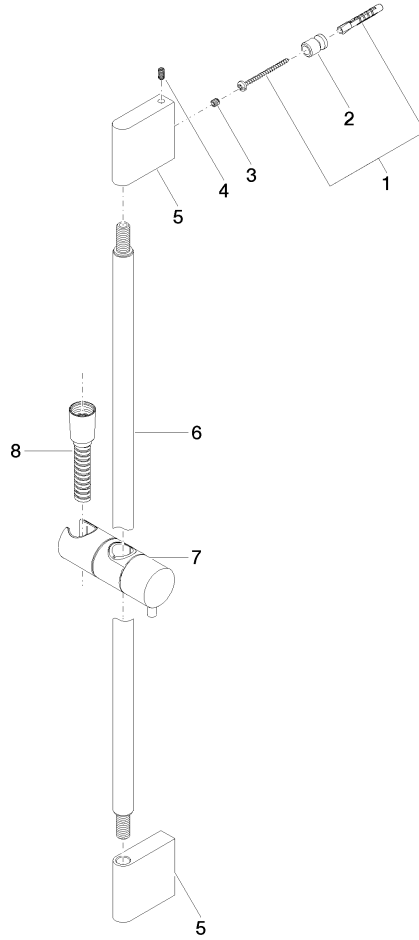

Shower set - Champagne (22kt Gold)

IMO

ST 050 203 2979

Fits: IMO, LISSÉ, META

- slide bar
- Pipe diameter 18 mm
- gauge 853 mm
- metal shower hose 1750mm with integrated anti-twist protection
- shower hose connector 3/8"
- Three or five settings: COMPACT RAIN, COMPACT SOFT FLOW, COMPACT AQUAPRESSURE FLOW, max. flow rate 6.8 l/min (at 3 bar)
- Function from: 6 l/min
- spray head Ø 100mm
- This product can help a building meet the requirements of Green Building Rating Systems, e.g. LEED®, BREEAM®, DGNB

IMO

ST 050 203 2979

Fits: IMO, LULU, MEM, TARA, CL.1, LISSÉ,
VAIA, META, CYO

- slide bar
- Pipe diameter 18 mm
- gauge 853 mm
- metal shower hose 1750mm with integrated anti-twist protection
- shower hose connector 3/8"

Recommended miscellaneous

Wall elbow - Champagne (22kt Gold) 28 450 980-47

ST 050 203 2979

mm [inches]

ST 050 203 2979

Parts for other finishes can be found here: [Chrome](#)

Spare parts list

No.	Item Number	Name	Quantity used	Delivery time
1	05 17 20 726 02 90	fixing set	2	2
2	08 17 20 726 90	holder	2	2
3	09 31 11 049 90	pin	2	2
4	04 31 11 113 00 90	pin	2	2
5	08 17 97 054-47	holder	2	30
6	90 28 22 597 00-47	holder	1	30
7	12 580 970-47	Slide unit - Champagne (22kt Gold)	1	30
8	28 322 970-47	Metal shower hose 1/2" x 3/8" x 1750 mm - Champagne (22kt Gold)	1	30

Shower set - Champagne (22kt Gold)

IMO

ST 050 203 2979

Fits: IMO, LULU, MADISON, MEM, TARA, CL.1, LISSÉ, VAIA, META, CYO

- Three or five settings: COMPACT RAIN, COMPACT SOFT FLOW, COMPACT AQUAPRESSURE FLOW, max. flow rate 6.8 l/min (at 3 bar)
- with anti-scale system
- spray head Ø 100mm
- 1/2" connection
- Function from: 6 l/min
- This product reduces water consumption by % (compared to requirements of EPAct '92)
- This product can contribute to Water Use Reduction in LEED® Green Building Rating
- This product can help a building meet the requirements of Green Building Rating Systems, e.g. LEED®, BREEAM®, DGNB