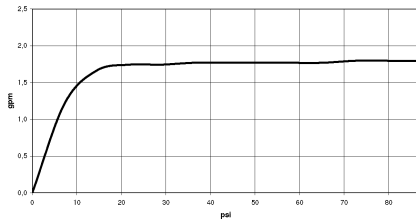

Shower set - Champagne (22kt Gold)

IMO

ST 050 203 2979

ST 050 203 2979

mm [inches]

Flow rate chart

Codes & Standards

California Energy
Commission
(CEC)