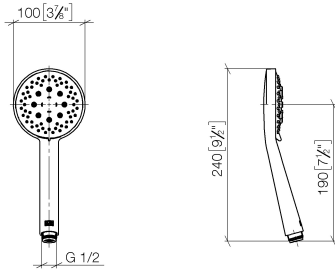

Shower set - Champagne (22kt Gold)

IMO

ST 050 203 2979

Fits: IMO, LISSÉ, META

- slide bar
- Pipe diameter 18 mm
- gauge 853 mm
- metal shower hose 1750mm with integrated anti-twist protection
- shower hose connector 3/8"
- Three or five settings: COMPACT RAIN, COMPACT SOFT FLOW, COMPACT AQUAPRESSURE FLOW, max. flow rate 6.8 l/min (at 3 bar)
- Function from: 6 l/min
- spray head Ø 100mm
- This product can help a building meet the requirements of Green Building Rating Systems, e.g. LEED®, BREEAM®, DGNB

Recommended miscellaneous

Wall elbow - Champagne (22kt Gold) 28 450 980-47

ST 050 203 2979

mm [inches]

ST 050 203 2979

Parts for other finishes can be found here: [Chrome](#)

Spare parts list

No.	Item Number	Name	Quantity used	Delivery time
1	05 17 20 726 02 90	fixing set	2	2
2	08 17 20 726 90	holder	2	2
3	09 31 11 049 90	pin	2	2
4	04 31 11 113 00 90	pin	2	2
5	08 17 97 054-47	holder	2	30
6	90 28 22 597 00-47	holder	1	30
7	12 580 970-47	Slide unit - Champagne (22kt Gold)	1	30
8	28 322 970-47	Metal shower hose 1/2" x 3/8" x 1750 mm - Champagne (22kt Gold)	1	30

Intrinsic protection against back flow.

	Champagne (22kt Gold)	28 018 979-47 0010
	Chrome	28 018 979-00 0010
	Brushed Platinum	28 018 979-06 0010
	Platinum	28 018 979-08 0010
	Dark Brass matt	28 018 979-16 0010
	Dark Bronze matt	28 018 979-17 0010
	Dark Chrome	28 018 979-19 0010
	Light Gold	28 018 979-26 0010
	Brushed Light Gold	28 018 979-27 0010
	Brushed Durabronze (23kt Gold)	28 018 979-28 0010
	Matte Black	28 018 979-33 0010
	Brushed Bronze	28 018 979-42 0010
	Brushed Champagne (22kt Gold)	28 018 979-46 0010
	Brushed Chrome	28 018 979-93 0010
	Brushed Dark Platinum	28 018 979-99 0010

Shower set - Champagne (22kt Gold)

IMO

ST 050 203 2979

ST 050 203 2979

mm [inches]

Flow rate chart

Codes & Standards

California Energy
Commission
(CEC)