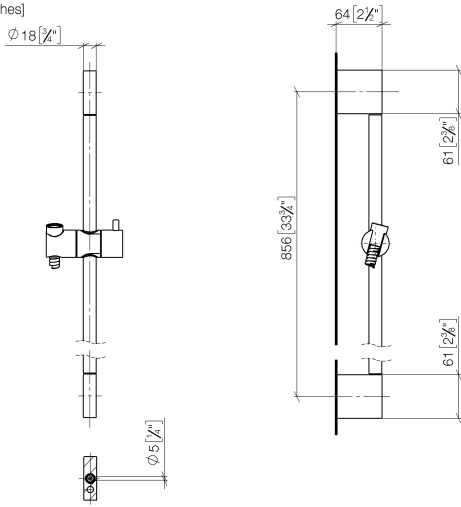

Shower set - Champagne (22kt Gold)

IMO

ST 050 203 2979

Fits: IMO, LISSÉ, META

- slide bar
- Pipe diameter 18 mm
- gauge 853 mm
- metal shower hose 1750mm with integrated anti-twist protection
- shower hose connector 3/8"
- Three or five settings: COMPACT RAIN, COMPACT SOFT FLOW, COMPACT AQUAPRESSURE FLOW, max. flow rate 6.8 l/min (at 3 bar)
- Function from: 6 l/min
- spray head Ø 100mm
- This product can help a building meet the requirements of Green Building Rating Systems, e.g. LEED®, BREEAM®, DGNB

IMO

ST 050 203 2979

Fits: IMO, LULU, MEM, TARA, CL.1, LISSÉ,
VAIA, META, CYO

- slide bar
- Pipe diameter 18 mm
- gauge 853 mm
- metal shower hose 1750mm with integrated anti-twist protection
- shower hose connector 3/8"

Recommended miscellaneous

Wall elbow - Champagne (22kt Gold) 28 450 980-47

ST 050 203 2979

mm [inches]

ST 050 203 2979

Parts for other finishes can be found here: [Chrome](#)

Spare parts list

No.	Item Number	Name	Quantity used	Delivery time
1	05 17 20 726 02 90	fixing set	2	2
2	08 17 20 726 90	holder	2	2
3	09 31 11 049 90	pin	2	2
4	04 31 11 113 00 90	pin	2	2
5	08 17 97 054-47	holder	2	30
6	90 28 22 597 00-47	holder	1	30
7	12 580 970-47	Slide unit - Champagne (22kt Gold)	1	30
8	28 322 970-47	Metal shower hose 1/2" x 3/8" x 1750 mm - Champagne (22kt Gold)	1	30

Shower set - Champagne (22kt Gold)

IMO

ST 050 203 2979

ST 050 203 2979

mm [inches]

Flow rate chart

Codes & Standards

California Energy
Commission
(CEC)