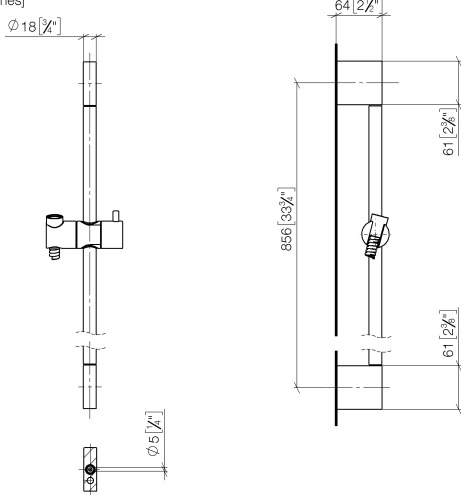

ST 050 203 2979

Fits: IMO, LISSÉ, META

- slide bar
- Pipe diameter 18 mm
- gauge 853 mm
- metal shower hose 1750mm with integrated anti-twist protection
- shower hose connector 3/8"
- Three or five settings: COMPACT RAIN, COMPACT SOFT FLOW, COMPACT AQUAPRESSURE FLOW, max. flow rate 6.8 l/min (at 3 bar)
- Function from: 6 l/min
- spray head Ø 100mm
- This product can help a building meet the requirements of Green Building Rating Systems, e.g. LEED®, BREEAM®, DGNB

Fits: IMO, LULU, MEM, TARA, CL.1, LISSÉ,
VAIA, META, CYO

- slide bar
- Pipe diameter 18 mm
- gauge 853 mm
- metal shower hose 1750mm with integrated anti-twist protection
- shower hose connector 3/8"

This article does not include a hand shower!

ST 050 203 2979

mm [inches]

Certificates

WRAS_2009048. ACS_20 ACC LY 738. IAPMO_4976 (2).

ST 050 203 2979

Parts for other finishes can be found here: [Chrome](#)

Spare parts list

No.	Item Number	Name	Quantity used	Delivery time
1	05 17 20 726 02 90	fixing set	2	2
2	08 17 20 726 90	holder	2	2
3	09 31 11 049 90	pin	2	2
4	04 31 11 113 00 90	pin	2	2
5	08 17 97 054-93	holder	2	20
6	90 28 22 597 00-93	holder	1	20
7	12 580 970-93	Slide unit - Brushed Chrome	1	20
8	28 322 970-93	Metal shower hose 1/2" x 3/8" x 1750 mm - Brushed Chrome	1	20

Shower set - Brushed Chrome

IMO

ST 050 203 2979

ST 050 203 2979

mm [inches]

Flow rate chart

Codes & Standards

California Energy
Commission
(CEC)