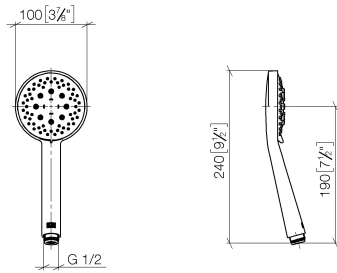

ST 050 203 2979

Fits: IMO, LISSÉ, META

- slide bar
- Pipe diameter 18 mm
- gauge 853 mm
- metal shower hose 1750mm with integrated anti-twist protection
- shower hose connector 3/8"
- Three or five settings: COMPACT RAIN, COMPACT SOFT FLOW, COMPACT AQUAPRESSURE FLOW, max. flow rate 6.8 l/min (at 3 bar)
- Function from: 6 l/min
- spray head Ø 100mm
- This product can help a building meet the requirements of Green Building Rating Systems, e.g. LEED®, BREEAM®, DGNB

ST 050 203 2979

mm [inches]

Certificates

WRAS_2009048. ACS_20 ACC LY 738. IAPMO_4976 (2).

ST 050 203 2979

Parts for other finishes can be found here: [Chrome](#)

Spare parts list

No.	Item Number	Name	Quantity used	Delivery time
1	05 17 20 726 02 90	fixing set	2	2
2	08 17 20 726 90	holder	2	2
3	09 31 11 049 90	pin	2	2
4	04 31 11 113 00 90	pin	2	2
5	08 17 97 054-93	holder	2	20
6	90 28 22 597 00-93	holder	1	20
7	12 580 970-93	Slide unit - Brushed Chrome	1	20
8	28 322 970-93	Metal shower hose 1/2" x 3/8" x 1750 mm - Brushed Chrome	1	20

Intrinsic protection against back flow.

	Brushed Chrome	28 018 979-93 0010
	Chrome	28 018 979-00 0010
	Brushed Platinum	28 018 979-06 0010
	Platinum	28 018 979-08 0010
	Dark Brass matt	28 018 979-16 0010
	Dark Bronze matt	28 018 979-17 0010
	Dark Chrome	28 018 979-19 0010
	Light Gold	28 018 979-26 0010
	Brushed Light Gold	28 018 979-27 0010
	Brushed Durabronze (23kt Gold)	28 018 979-28 0010
	Matte Black	28 018 979-33 0010
	Brushed Bronze	28 018 979-42 0010
	Brushed Champagne (22kt Gold)	28 018 979-46 0010
	Champagne (22kt Gold)	28 018 979-47 0010
	Brushed Dark Platinum	28 018 979-99 0010

Shower set - Brushed Chrome

IMO

ST 050 203 2979

ST 050 203 2979

mm [inches]

Flow rate chart

Codes & Standards

California Energy
Commission
(CEC)