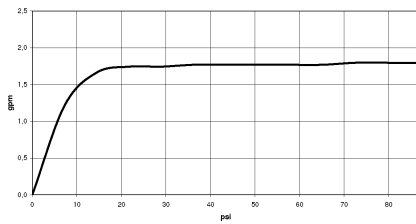

Shower set - Brushed Chrome

IMO

ST 050 203 2979

ST 050 203 2979

mm [inches]

Flow rate chart

Codes & Standards

California Energy
Commission
(CEC)