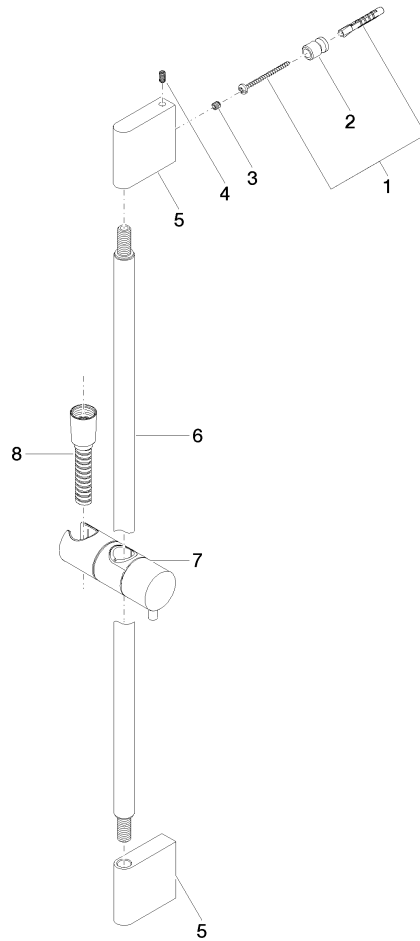

ST 050 203 2979

Fits: IMO, LISSÉ, META

- slide bar
- Pipe diameter 18 mm
- gauge 853 mm
- metal shower hose 1750mm with integrated anti-twist protection
- shower hose connector 3/8"
- Three or five settings: COMPACT RAIN, COMPACT SOFT FLOW, COMPACT AQUAPRESSURE FLOW, max. flow rate 6.8 l/min (at 3 bar)
- Function from: 6 l/min
- spray head Ø 100mm
- This product can help a building meet the requirements of Green Building Rating Systems, e.g. LEED®, BREEAM®, DGNB

Fits: IMO, LULU, MEM, TARA, CL.1, LISSÉ,
VAIA, META, CYO

- slide bar
- Pipe diameter 18 mm
- gauge 853 mm
- metal shower hose 1750mm with integrated anti-twist protection
- shower hose connector 3/8"

This article does not include a hand shower!

ST 050 203 2979

mm [inches]

Certificates

WRAS_2009048. ACS_20 ACC LY 738. IAPMO_4976 (2).

ST 050 203 2979

Parts for other finishes can be found here: [Chrome](#)

Spare parts list

No.	Item Number	Name	Quantity used	Delivery time
1	05 17 20 726 02 90	fixing set	2	2
2	08 17 20 726 90	holder	2	2
3	09 31 11 049 90	pin	2	2
4	04 31 11 113 00 90	pin	2	2
5	08 17 97 054-93	holder	2	20
6	90 28 22 597 00-93	holder	1	20
7	12 580 970-93	Slide unit - Brushed Chrome	1	20
8	28 322 970-93	Metal shower hose 1/2" x 3/8" x 1750 mm - Brushed Chrome	1	20