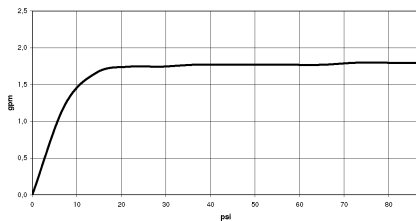

## SYMETRICS Shower set - Dark Chrome

---

IMO

ST 050 204 7980

ST 050 204 7980

Fits: IMO, LULU, MADISON, MEM, TARA, CL.1, LISSÉ, VAIA, META, CYO

- Four settings: COMPACT RAIN, COMPACT SOFT FLOW, COMPACT AQUAPRESSURE FLOW, COMPACT CASCADE, max. flow rate 6.8 l/min (at 3 bar)
- with anti-scale system
- spray head Ø 120mm
- 1/2" connection
- This product reduces water consumption by % (compared to requirements of EPAAct '92)
- This product can contribute to Water Use Reduction in LEED® Green Building Rating
- This product can help a building meet the requirements of Green Building Rating Systems, e.g. LEED®, BREEAM®, DGNB

Intrinsic protection against back flow.

	Dark Chrome	28 012 979-19 0010
	Chrome	28 012 979-00 0010
	Brushed Platinum	28 012 979-06 0010
	Platinum	28 012 979-08 0010
	Light Gold	28 012 979-26 0010
	Brushed Light Gold	28 012 979-27 0010
	Brushed Durabronze (23kt Gold)	28 012 979-28 0010
	Matte Black	28 012 979-33 0010
	Brushed Bronze	28 012 979-42 0010
	Brushed Champagne (22kt Gold)	28 012 979-46 0010
	Champagne (22kt Gold)	28 012 979-47 0010
	Brushed Chrome	28 012 979-93 0010
	Brushed Dark Platinum	28 012 979-99 0010

ST 050 204 7980

mm [inches]

**Flow rate chart**

**Codes & Standards**

ASME A112.18.1/CSA B125.1	California Energy Commission (CEC)
---------------------------------	--

**Certificates**

LGA\_29980.