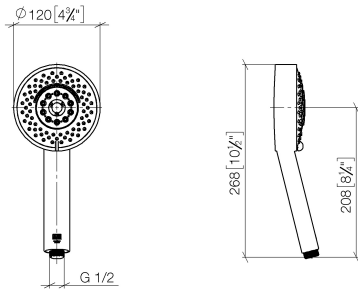

ST 050 204 7980

mm [inches]