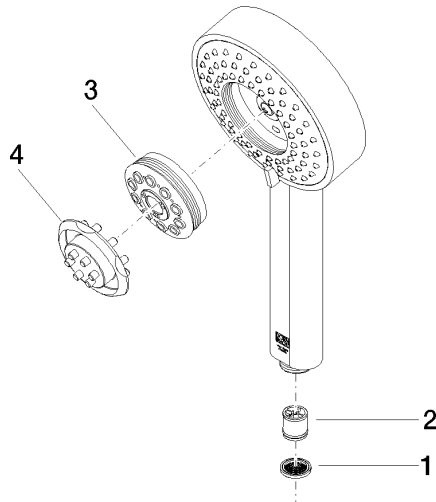

**SYMETRICS Shower set - Dark Chrome**

IMO

ST 050 204 7980

Fits: IMO, MEM, CL.1, CYO

- slide bar
- Pipe diameter 18 mm
- rosette 60 x 60 mm
- gauge 800 mm
- metal shower hose 1750mm with integrated anti-twist protection
- shower hose connector 3/8"
- Four settings: COMPACT RAIN, COMPACT SOFT FLOW, COMPACT AQUAPRESSURE FLOW, COMPACT CASCADE, max. flow rate 6.8 l/min (at 3 bar)
- spray head Ø 120mm

ST 050 204 7980

mm [inches]

**Flow rate chart**

**Codes & Standards**

ASME A112.18.1/CSA B125.1	California Energy Commission (CEC)
---------------------------------	--

**Certificates**

LGA\_29980.

## SYMETRICS Shower set - Dark Chrome

---

IMO

ST 050 204 7980

ST 050 204 7980

Parts for other finishes can be found here: [Chrome](#)

Fits: IMO, MEM, CL.1, CYO

- slide bar
- Pipe diameter 18 mm
- rosette 60 x 60 mm
- gauge 800 mm
- metal shower hose 1750mm with integrated anti-twist protection
- shower hose connector 3/8"
- WRAS 2009048

## SYMETRICS Shower set - Dark Chrome

---

IMO

ST 050 204 7980

ST 050 204 7980

mm [inches]