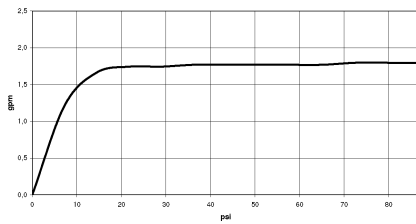

## SYMETRICS Shower set - Brushed Light Gold

---

IMO

ST 050 204 7980

ST 050 204 7980

Fits: IMO, LULU, MADISON, MEM, TARA, CL.1, LISSÉ, VAIA, META, CYO

- Four settings: COMPACT RAIN, COMPACT SOFT FLOW, COMPACT AQUAPRESSURE FLOW, COMPACT CASCADE, max. flow rate 6.8 l/min (at 3 bar)
- with anti-scale system
- spray head Ø 120mm
- 1/2" connection
- This product reduces water consumption by % (compared to requirements of EPAct '92)
- This product can contribute to Water Use Reduction in LEED® Green Building Rating
- This product can help a building meet the requirements of Green Building Rating Systems, e.g. LEED®, BREEAM®, DGNB

Intrinsic protection against back flow.

	Brushed Light Gold	28 012 979-27 0010
	Chrome	28 012 979-00 0010
	Brushed Platinum	28 012 979-06 0010
	Platinum	28 012 979-08 0010
	Dark Chrome	28 012 979-19 0010
	Light Gold	28 012 979-26 0010
	Brushed Durabrass (23kt Gold)	28 012 979-28 0010
	Matte Black	28 012 979-33 0010
	Brushed Bronze	28 012 979-42 0010
	Brushed Champagne (22kt Gold)	28 012 979-46 0010
	Champagne (22kt Gold)	28 012 979-47 0010
	Brushed Chrome	28 012 979-93 0010
	Brushed Dark Platinum	28 012 979-99 0010

ST 050 204 7980

mm [inches]

**Flow rate chart**

**Codes & Standards**

ASME A112.18.1/CSA B125.1	California Energy Commission (CEC)
---------------------------------	--

**Certificates**

LGA\_29980.