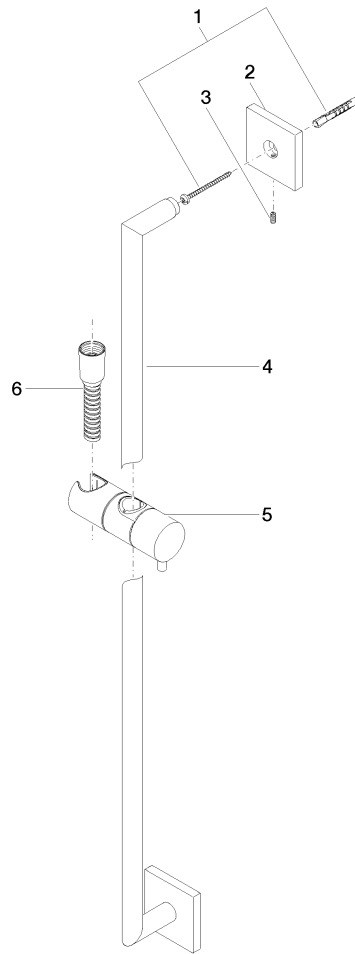

ST 050 204 7980

Fits: IMO, MEM, CL.1, CYO

- slide bar
- Pipe diameter 18 mm
- rosette 60 x 60 mm
- gauge 800 mm
- metal shower hose 1750mm with integrated anti-twist protection
- shower hose connector 3/8"
- Four settings: COMPACT RAIN, COMPACT SOFT FLOW, COMPACT AQUAPRESSURE FLOW, COMPACT CASCADE, max. flow rate 6.8 l/min (at 3 bar)
- spray head Ø 120mm

Fits: IMO, MEM, CL.1, CYO

- slide bar
- Pipe diameter 18 mm
- rosette 60 x 60 mm
- gauge 800 mm
- metal shower hose 1750mm with integrated anti-twist protection
- shower hose connector 3/8"

**This article does not include a hand shower!**

## SYMETRICS Shower set - Brushed Light Gold

---

IMO

ST 050 204 7980

ST 050 204 7980

mm [inches]

ST 050 204 7980

**Spare parts list**

No.	Item Number	Name	Quantity used	Delivery time
1	05 30 31 025 00 90	fixing set	2	2
2	08 17 98 507-27	holder	2	60
3	09 31 11 061 90	pin	2	2
4	05 28 22 590 01-27	bar	1	60
5	12 580 970-27	Slide unit - Brushed Light Gold	1	30
6	28 322 970-27	Metal shower hose 1/2" x 3/8" x 1750 mm - Brushed Light Gold	1	30