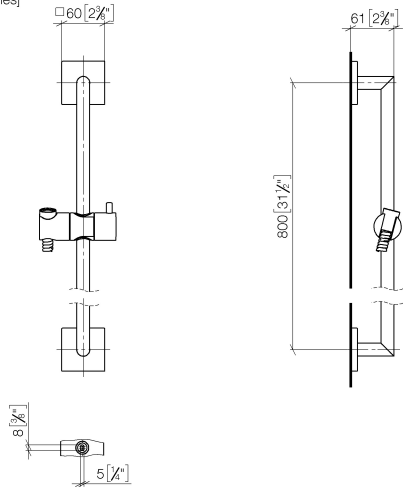

ST 050 204 7980

Fits: IMO, MEM, CL.1, CYO

- slide bar
- Pipe diameter 18 mm
- rosette 60 x 60 mm
- gauge 800 mm
- metal shower hose 1750mm with integrated anti-twist protection
- shower hose connector 3/8"
- Four settings: COMPACT RAIN, COMPACT SOFT FLOW, COMPACT AQUAPRESSURE FLOW, COMPACT CASCADE, max. flow rate 6.8 l/min (at 3 bar)
- spray head Ø 120mm

Fits: IMO, MEM, CL.1, CYO

- slide bar
- Pipe diameter 18 mm
- rosette 60 x 60 mm
- gauge 800 mm
- metal shower hose 1750mm with integrated anti-twist protection
- shower hose connector 3/8"

**This article does not include a hand shower!**

## SYMETRICS Shower set - Brushed Light Gold

---

IMO

ST 050 204 7980

ST 050 204 7980

mm [inches]

ST 050 204 7980

**Spare parts list**

No.	Item Number	Name	Quantity used	Delivery time
1	05 30 31 025 00 90	fixing set	2	2
2	08 17 98 507-27	holder	2	60
3	09 31 11 061 90	pin	2	2
4	05 28 22 590 01-27	bar	1	60
5	12 580 970-27	Slide unit - Brushed Light Gold	1	30
6	28 322 970-27	Metal shower hose 1/2" x 3/8" x 1750 mm - Brushed Light Gold	1	30