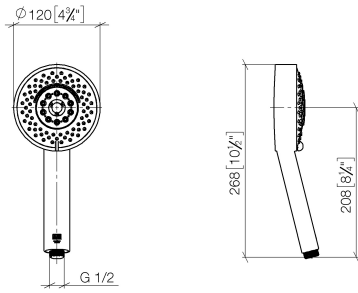

ST 050 204 7980

Fits: IMO, MEM, CL.1, CYO

- slide bar
- Pipe diameter 18 mm
- rosette 60 x 60 mm
- gauge 800 mm
- metal shower hose 1750mm with integrated anti-twist protection
- shower hose connector 3/8"
- Four settings: COMPACT RAIN, COMPACT SOFT FLOW, COMPACT AQUAPRESSURE FLOW, COMPACT CASCADE, max. flow rate 6.8 l/min (at 3 bar)
- spray head Ø 120mm

## SYMETRICS Shower set - Brushed Light Gold

---

IMO

ST 050 204 7980

ST 050 204 7980

Fits: IMO, LULU, MADISON, MEM, TARA, CL.1, LISSÉ, VAIA, META, CYO

- Four settings: COMPACT RAIN, COMPACT SOFT FLOW, COMPACT AQUAPRESSURE FLOW, COMPACT CASCADE, max. flow rate 6.8 l/min (at 3 bar)
- with anti-scale system
- spray head Ø 120mm
- 1/2" connection
- This product reduces water consumption by % (compared to requirements of EPAct '92)
- This product can contribute to Water Use Reduction in LEED® Green Building Rating
- This product can help a building meet the requirements of Green Building Rating Systems, e.g. LEED®, BREEAM®, DGNB

ST 050 204 7980

mm [inches]

**Flow rate chart**

**Codes & Standards**

ASME A112.18.1/CSA B125.1	California Energy Commission (CEC)
---------------------------------	--

**Certificates**

LGA\_29980.

Fits: IMO, MEM, CL.1, CYO

- slide bar
- Pipe diameter 18 mm
- rosette 60 x 60 mm
- gauge 800 mm
- metal shower hose 1750mm with integrated anti-twist protection
- shower hose connector 3/8"

**This article does not include a hand shower!**