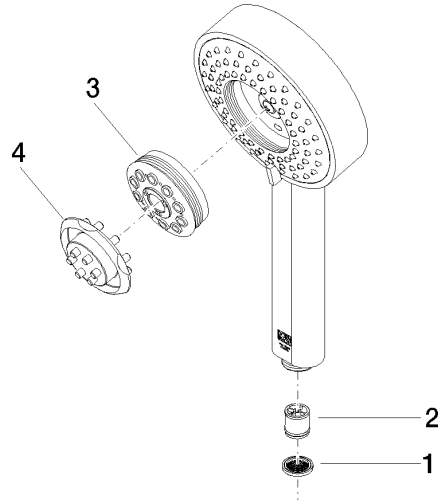

ST 050 204 7980

Fits: IMO, MEM, CL.1, CYO

- slide bar
- Pipe diameter 18 mm
- rosette 60 x 60 mm
- gauge 800 mm
- metal shower hose 1750mm with integrated anti-twist protection
- shower hose connector 3/8"
- Four settings: COMPACT RAIN, COMPACT SOFT FLOW, COMPACT AQUAPRESSURE FLOW, COMPACT CASCADE, max. flow rate 6.8 l/min (at 3 bar)
- spray head Ø 120mm

## SYMETRICS Shower set - Brushed Light Gold

---

IMO

ST 050 204 7980

ST 050 204 7980

Parts for other finishes can be found here: [Chrome](#)

### Spare parts list

No.	Item Number	Name	Quantity used	Delivery time
1	09 23 01 039 90	sieve	1	2
2	09 23 01 166 90	flow reducer	1	2
3	04 12 11 071 00 90	shower	1	2
4	09 30 09 022 90	key	1	2

ST 050 204 7980

Fits: IMO, MEM, CL.1, CYO

- slide bar
- Pipe diameter 18 mm
- rosette 60 x 60 mm
- gauge 800 mm
- metal shower hose 1750mm with integrated anti-twist protection
- shower hose connector 3/8"

**This article does not include a hand shower!**