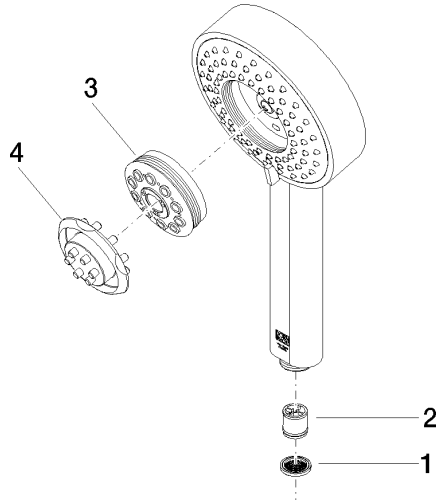

**SYMETRICS Shower set - Brushed Champagne (22kt Gold)**

IMO

ST 050 204 7980

Fits: IMO, MEM, CL.1, CYO

- slide bar
- Pipe diameter 18 mm
- rosette 60 x 60 mm
- gauge 800 mm
- metal shower hose 1750mm with integrated anti-twist protection
- shower hose connector 3/8"
- Four settings: COMPACT RAIN, COMPACT SOFT FLOW, COMPACT AQUAPRESSURE FLOW, COMPACT CASCADE, max. flow rate 6.8 l/min (at 3 bar)
- spray head Ø 120mm

## SYMETRICS Shower set - Brushed Champagne (22kt Gold)

---

IMO

ST 050 204 7980

ST 050 204 7980

Parts for other finishes can be found here: [Chrome](#)

**Spare parts list**

No.	Item Number	Name	Quantity used	Delivery time
1	09 23 01 039 90	sieve	1	2
2	09 23 01 166 90	flow reducer	1	2
3	04 12 11 071 00 90	shower	1	2
4	09 30 09 022 90	key	1	2

**SYMETRICS Shower set - Brushed Champagne (22kt Gold)**

IMO

ST 050 204 7980

Fits: IMO, MEM, CL.1, CYO

- slide bar
- Pipe diameter 18 mm
- rosette 60 x 60 mm
- gauge 800 mm
- metal shower hose 1750mm with integrated anti-twist protection
- shower hose connector 3/8"

**Spare parts list**

No.	Item Number	Name	Quantity used	Delivery time
1	05 30 31 025 00 90	fixing set	2	2
2	08 17 98 507-46	holder	2	30
3	09 31 11 061 90	pin	2	2
4	05 28 22 590 01-46	bar	1	30
5	12 580 970-46	Slide unit - Brushed Champagne (22kt Gold)	1	30
6	28 322 970-46	Metal shower hose 1/2" x 3/8" x 1750 mm - Brushed Champagne (22kt Gold)	1	30