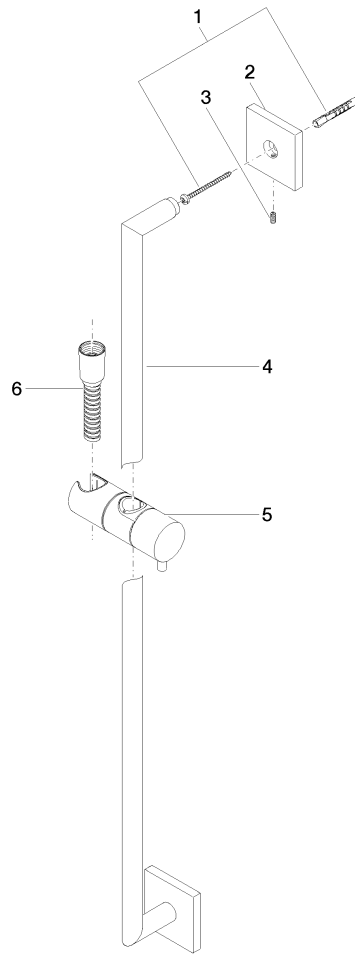

**SYMETRICS Shower set - Brushed Champagne (22kt Gold)**

IMO

ST 050 204 7980

Fits: IMO, MEM, CL.1, CYO

- slide bar
- Pipe diameter 18 mm
- rosette 60 x 60 mm
- gauge 800 mm
- metal shower hose 1750mm with integrated anti-twist protection
- shower hose connector 3/8"
- Four settings: COMPACT RAIN, COMPACT SOFT FLOW, COMPACT AQUAPRESSURE FLOW, COMPACT CASCADE, max. flow rate 6.8 l/min (at 3 bar)
- spray head Ø 120mm

**SYMETRICS Shower set - Brushed Champagne (22kt Gold)**

IMO

ST 050 204 7980

Fits: IMO, MEM, CL.1, CYO

- slide bar
- Pipe diameter 18 mm
- rosette 60 x 60 mm
- gauge 800 mm
- metal shower hose 1750mm with integrated anti-twist protection
- shower hose connector 3/8"

## SYMETRICS Shower set - Brushed Champagne (22kt Gold)

---

IMO

ST 050 204 7980

ST 050 204 7980

mm [inches]

ST 050 204 7980

Parts for other finishes can be found here: [Chrome](#)

**Spare parts list**

No.	Item Number	Name	Quantity used	Delivery time
1	05 30 31 025 00 90	fixing set	2	2
2	08 17 98 507-46	holder	2	30
3	09 31 11 061 90	pin	2	2
4	05 28 22 590 01-46	bar	1	30
5	12 580 970-46	Slide unit - Brushed Champagne (22kt Gold)	1	30
6	28 322 970-46	Metal shower hose 1/2" x 3/8" x 1750 mm - Brushed Champagne (22kt Gold)	1	30