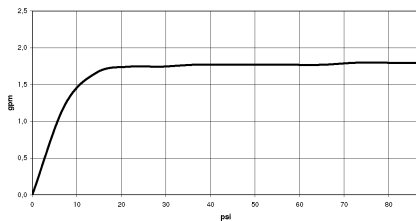

## SYMETRICS Shower set - Brushed Champagne (22kt Gold)

---

IMO

ST 050 204 7980

ST 050 204 7980

Fits: IMO, LULU, MADISON, MEM, TARA, CL.1, LISSÉ, VAIA, META, CYO

- Four settings: COMPACT RAIN, COMPACT SOFT FLOW, COMPACT AQUAPRESSURE FLOW, COMPACT CASCADE, max. flow rate 6.8 l/min (at 3 bar)
- with anti-scale system
- spray head Ø 120mm
- 1/2" connection
- This product reduces water consumption by % (compared to requirements of EAct '92)
- This product can contribute to Water Use Reduction in LEED® Green Building Rating
- This product can help a building meet the requirements of Green Building Rating Systems, e.g. LEED®, BREEAM®, DGNB

Intrinsic protection against back flow.

	Brushed Champagne (22kt Gold)	28 012 979-46 0010
	Chrome	28 012 979-00 0010
	Brushed Platinum	28 012 979-06 0010
	Platinum	28 012 979-08 0010
	Dark Chrome	28 012 979-19 0010
	Light Gold	28 012 979-26 0010
	Brushed Light Gold	28 012 979-27 0010
	Brushed Durabronze (23kt Gold)	28 012 979-28 0010
	Matte Black	28 012 979-33 0010
	Brushed Bronze	28 012 979-42 0010
	Champagne (22kt Gold)	28 012 979-47 0010
	Brushed Chrome	28 012 979-93 0010
	Brushed Dark Platinum	28 012 979-99 0010

ST 050 204 7980

mm [inches]

**Flow rate chart**

**Codes & Standards**

ASME A112.18.1/CSA B125.1	California Energy Commission (CEC)
---------------------------------	--

**Certificates**

LGA\_29980.