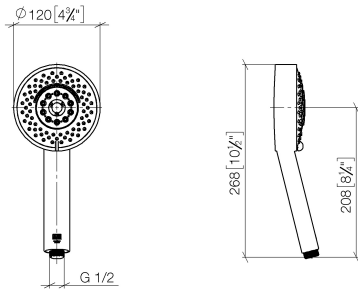

**SYMETRICS Shower set - Brushed Champagne (22kt Gold)**

IMO

ST 050 204 7980

Fits: IMO, MEM, CL.1, CYO

- slide bar
- Pipe diameter 18 mm
- rosette 60 x 60 mm
- gauge 800 mm
- metal shower hose 1750mm with integrated anti-twist protection
- shower hose connector 3/8"
- Four settings: COMPACT RAIN, COMPACT SOFT FLOW, COMPACT AQUAPRESSURE FLOW, COMPACT CASCADE, max. flow rate 6.8 l/min (at 3 bar)
- spray head Ø 120mm

## SYMETRICS Shower set - Brushed Champagne (22kt Gold)

---

IMO

ST 050 204 7980

ST 050 204 7980

Fits: IMO, LULU, MADISON, MEM, TARA, CL.1, LISSÉ, VAIA, META, CYO

- Four settings: COMPACT RAIN, COMPACT SOFT FLOW, COMPACT AQUAPRESSURE FLOW, COMPACT CASCADE, max. flow rate 6.8 l/min (at 3 bar)
- with anti-scale system
- spray head Ø 120mm
- 1/2" connection
- This product reduces water consumption by % (compared to requirements of EAct '92)
- This product can contribute to Water Use Reduction in LEED® Green Building Rating
- This product can help a building meet the requirements of Green Building Rating Systems, e.g. LEED®, BREEAM®, DGNB

ST 050 204 7980

mm [inches]

**Flow rate chart**

**Codes & Standards**

ASME A112.18.1/CSA B125.1	California Energy Commission (CEC)
---------------------------------	--

**Certificates**

LGA\_29980.

**SYMETRICS Shower set - Brushed Champagne (22kt Gold)**

IMO

ST 050 204 7980

Fits: IMO, MEM, CL.1, CYO

- slide bar
- Pipe diameter 18 mm
- rosette 60 x 60 mm
- gauge 800 mm
- metal shower hose 1750mm with integrated anti-twist protection
- shower hose connector 3/8"