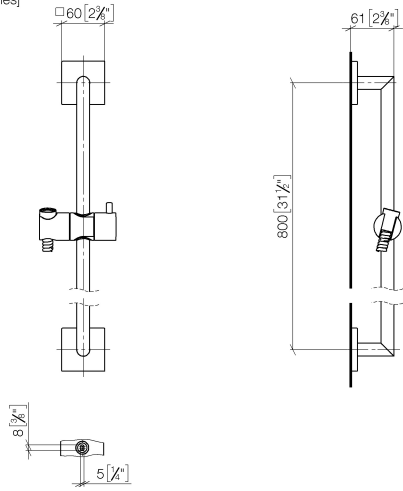

**SYMETRICS Shower set - Brushed Champagne (22kt Gold)**

IMO

ST 050 204 7980

Fits: IMO, MEM, CL.1, CYO

- slide bar
- Pipe diameter 18 mm
- rosette 60 x 60 mm
- gauge 800 mm
- metal shower hose 1750mm with integrated anti-twist protection
- shower hose connector 3/8"
- Four settings: COMPACT RAIN, COMPACT SOFT FLOW, COMPACT AQUAPRESSURE FLOW, COMPACT CASCADE, max. flow rate 6.8 l/min (at 3 bar)
- spray head Ø 120mm

**SYMETRICS Shower set - Brushed Champagne (22kt Gold)**

IMO

ST 050 204 7980

Fits: IMO, MEM, CL.1, CYO

- slide bar
- Pipe diameter 18 mm
- rosette 60 x 60 mm
- gauge 800 mm
- metal shower hose 1750mm with integrated anti-twist protection
- shower hose connector 3/8"

## SYMETRICS Shower set - Brushed Champagne (22kt Gold)

---

IMO

ST 050 204 7980

ST 050 204 7980

mm [inches]

ST 050 204 7980

Parts for other finishes can be found here: [Chrome](#)

**Spare parts list**

No.	Item Number	Name	Quantity used	Delivery time
1	05 30 31 025 00 90	fixing set	2	2
2	08 17 98 507-46	holder	2	30
3	09 31 11 061 90	pin	2	2
4	05 28 22 590 01-46	bar	1	30
5	12 580 970-46	Slide unit - Brushed Champagne (22kt Gold)	1	30
6	28 322 970-46	Metal shower hose 1/2" x 3/8" x 1750 mm - Brushed Champagne (22kt Gold)	1	30