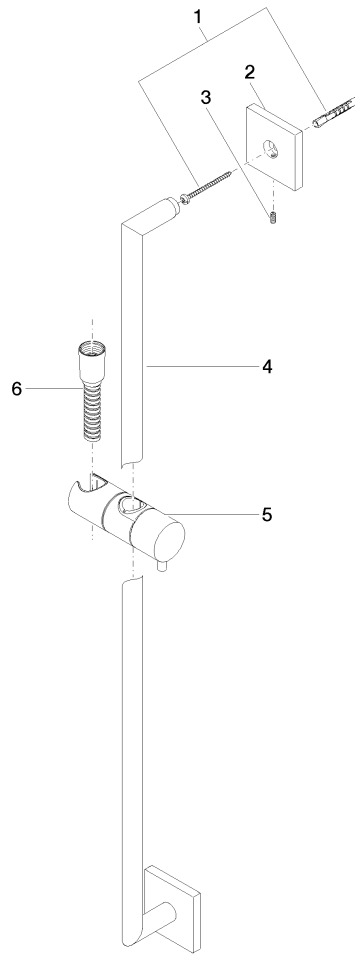

ST 050 204 7980

Fits: IMO, MEM, CL.1, CYO

- slide bar
- Pipe diameter 18 mm
- rosette 60 x 60 mm
- gauge 800 mm
- metal shower hose 1750mm with integrated anti-twist protection
- shower hose connector 3/8"
- Four settings: COMPACT RAIN, COMPACT SOFT FLOW, COMPACT AQUAPRESSURE FLOW, COMPACT CASCADE, max. flow rate 6.8 l/min (at 3 bar)
- spray head Ø 120mm

Fits: IMO, MEM, CL.1, CYO

- slide bar
- Pipe diameter 18 mm
- rosette 60 x 60 mm
- gauge 800 mm
- metal shower hose 1750mm with integrated anti-twist protection
- shower hose connector 3/8"

This article does not include a hand shower!

ST 050 204 7980

Spare parts list

No.	Item Number	Name	Quantity used	Delivery time
1	05 30 31 025 00 90	fixing set	2	2
2	08 17 98 507-99	holder	2	30
3	09 31 11 061 90	pin	2	2
4	05 28 22 590 01-99	bar	1	30
5	12 580 970-99	Slide unit - Brushed Dark Platinum	1	30
6	28 322 970-99	Metal shower hose 1/2" x 3/8" x 1750 mm - Brushed Dark Platinum	1	2