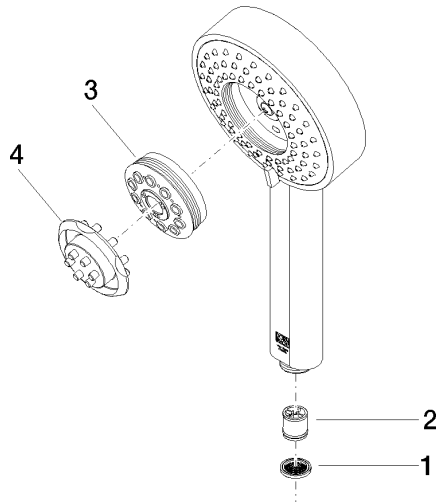

ST 050 204 7980

Spare parts list

No.	Item Number	Name	Quantity used	Delivery time
1	05 30 31 025 00 90	fixing set	2	2
2	08 17 98 507-99	holder	2	30
3	09 31 11 061 90	pin	2	2
4	05 28 22 590 01-99	bar	1	30
5	12 580 970-99	Slide unit - Brushed Dark Platinum	1	30
6	28 322 970-99	Metal shower hose 1/2" x 3/8" x 1750 mm - Brushed Dark Platinum	1	2

SYMETRICS Shower set - Brushed Dark Platinum

IMO

ST 050 204 7980

ST 050 204 7980

mm [inches]

Flow rate chart

Codes & Standards

ASME A112.18.1/CSA B125.1	California Energy Commission (CEC)
---------------------------------	--

Certificates

LGA_29980. IAPMO_4976 (4).

SYMETRICS Shower set - Brushed Dark Platinum

IMO

ST 050 204 7980

ST 050 204 7980

Parts for other finishes can be found here: [Chrome](#)

Spare parts list

No.	Item Number	Name	Quantity used	Delivery time
1	09 23 01 039 90	sieve	1	2
2	09 23 01 166 90	flow reducer	1	2
3	04 12 11 071 00 90	shower	1	2
4	09 30 09 022 90	key	1	2