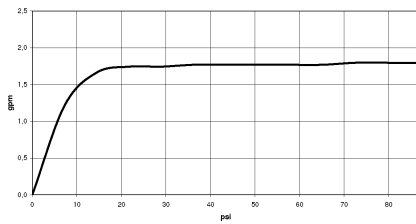

SYMETRICS Shower set - Brushed Dark Platinum

IMO

ST 050 204 7980

ST 050 204 7980

mm [inches]

Flow rate chart

Codes & Standards

ASME A112.18.1/CSA B125.1	California Energy Commission (CEC)
---------------------------------	--