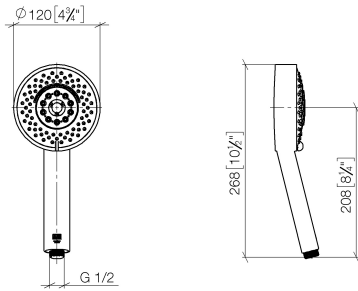

ST 050 204 7980

Fits: IMO, MEM, CL.1, CYO

- slide bar
- Pipe diameter 18 mm
- rosette 60 x 60 mm
- gauge 800 mm
- metal shower hose 1750mm with integrated anti-twist protection
- shower hose connector 3/8"
- Four settings: COMPACT RAIN, COMPACT SOFT FLOW, COMPACT AQUAPRESSURE FLOW, COMPACT CASCADE, max. flow rate 6.8 l/min (at 3 bar)
- spray head Ø 120mm

ST 050 204 7980

Spare parts list

No.	Item Number	Name	Quantity used	Delivery time
1	05 30 31 025 00 90	fixing set	2	2
2	08 17 98 507-99	holder	2	30
3	09 31 11 061 90	pin	2	2
4	05 28 22 590 01-99	bar	1	30
5	12 580 970-99	Slide unit - Brushed Dark Platinum	1	30
6	28 322 970-99	Metal shower hose 1/2" x 3/8" x 1750 mm - Brushed Dark Platinum	1	2

Intrinsic protection against back flow.

	Brushed Dark Platinum	28 012 979-99 0010
	Chrome	28 012 979-00 0010
	Brushed Platinum	28 012 979-06 0010
	Platinum	28 012 979-08 0010
	Dark Chrome	28 012 979-19 0010
	Light Gold	28 012 979-26 0010
	Brushed Light Gold	28 012 979-27 0010
	Brushed Durabronze (23kt Gold)	28 012 979-28 0010
	Matte Black	28 012 979-33 0010
	Brushed Bronze	28 012 979-42 0010
	Brushed Champagne (22kt Gold)	28 012 979-46 0010
	Champagne (22kt Gold)	28 012 979-47 0010
	Brushed Chrome	28 012 979-93 0010

SYMETRICS Shower set - Brushed Dark Platinum

IMO

ST 050 204 7980

ST 050 204 7980

mm [inches]

Flow rate chart

Codes & Standards

ASME A112.18.1/CSA B125.1	California Energy Commission (CEC)
---------------------------------	--