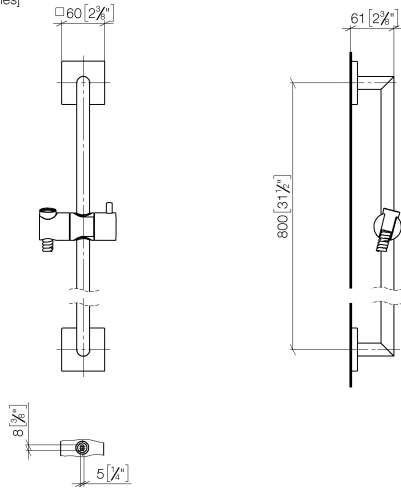

ST 050 204 7980

mm [inches]

Certificates

WRAS_2009048. ACS_20 ACC LY 738. IAPMO_4976 (6).