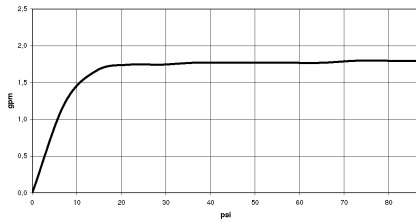

ST 050 305 3979

mm [inches]
1:10

Flow rate chart

Codes & Standards

ASME A112.18.1/CSA B125.1	California Energy Commission (CEC)
---------------------------------	------------------------------------------