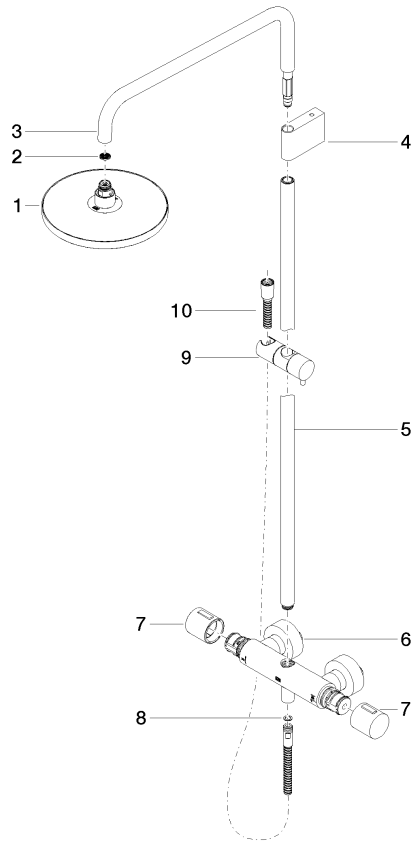

Showerpipe with shower thermostat - Chrome

ST 050 305 3979

Fits: IMO, LULU, TARA, LISSÉ, VAIA, META, CYO

- shower with fixed riser projection 453mm
- Rain shower: PURE RAIN, max. flow rate 6.8 l/min (at 3 bar)
- rain shower Ø 220 mm
- rain shower with anti-scale system
- Hand shower: COMPACT RAIN, max. flow rate 6.8 l/min (at 3 bar)
- spray head Ø 100mm
- rotary diverter with volume control and shut-off function
- slide-on rosettes Ø 70 mm
- height of fittings up to rain shower (bottom edge) 1009mm
- height of fittings up to top edge of elbow 1150mm
- gauge 150 mm - 13 mm
- metal shower hose 1750mm with integrated anti-twist protection
- 1/2" connection
- slide bar
- Pipe diameter 23.5 mm
- This product can help a building meet the requirements of Green Building Rating Systems, e.g. LEED®, BREEAM®, DGNB

ST 050 305 3979

mm [inches]
1:10

Flow rate chart

Codes & Standards

ASME A112.18.1/CSA B125.1	California Energy Commission (CEC)
---------------------------------	------------------------------------------

ST 050 305 3979

Spare parts list

No.	Item Number	Name	Quantity used	Delivery time
1	04 12 05 092 10-00	shower	1	10
2	09 23 01 039 90	sieve	1	2
3	90 28 22 348 00-00	pipe	1	10
4	90 17 11 150 00-00	holder	1	10
5	90 28 22 349 00-00	pipe	1	10
6	04 17 01 250 00-00	connection	1	10
7	90 17 33 015 00-00	handle	2	10
8	90 14 20 026 00 90	seal	1	2
9	12 570 970-00	Slide unit - Chrome	1	10
10	28 322 970-00	Metal shower hose 1/2" x 3/8" x 1750 mm - Chrome	1	2

Showerpipe with shower thermostat - Chrome

IMO

ST 050 305 3979

ST 050 305 3979

mm [inches]

Flow rate chart

Spare parts list

No.	Item Number	Name	Quantity used	Delivery time
1	09 23 01 039 90	sieve	1	2