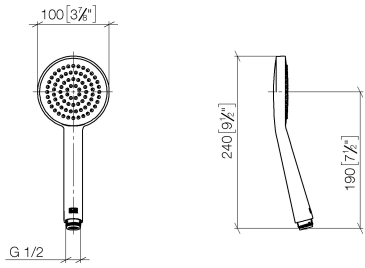

Showerpipe with shower thermostat - Chrome

ST 050 305 3979

Fits: IMO, LULU, TARA, LISSÉ, VAIA, META, CYO

- shower with fixed riser projection 453mm
- Rain shower: PURE RAIN, max. flow rate 6.8 l/min (at 3 bar)
- rain shower Ø 220 mm
- rain shower with anti-scale system
- Hand shower: COMPACT RAIN, max. flow rate 6.8 l/min (at 3 bar)
- spray head Ø 100mm
- rotary diverter with volume control and shut-off function
- slide-on rosettes Ø 70 mm
- height of fittings up to rain shower (bottom edge) 1009mm
- height of fittings up to top edge of elbow 1150mm
- gauge 150 mm - 13 mm
- metal shower hose 1750mm with integrated anti-twist protection
- 1/2" connection
- slide bar
- Pipe diameter 23.5 mm
- This product can help a building meet the requirements of Green Building Rating Systems, e.g. LEED®, BREEAM®, DGNB

ST 050 305 3979

Spare parts list

No.	Item Number	Name	Quantity used	Delivery time
1	04 12 05 092 10-00	shower	1	10
2	09 23 01 039 90	sieve	1	2
3	90 28 22 348 00-00	pipe	1	10
4	90 17 11 150 00-00	holder	1	10
5	90 28 22 349 00-00	pipe	1	10
6	04 17 01 250 00-00	connection	1	10
7	90 17 33 015 00-00	handle	2	10
8	90 14 20 026 00 90	seal	1	2
9	12 570 970-00	Slide unit - Chrome	1	10
10	28 322 970-00	Metal shower hose 1/2" x 3/8" x 1750 mm - Chrome	1	2

Showerpipe with shower thermostat - Chrome

IMO

ST 050 305 3979

ST 050 305 3979

mm [inches]

Flow rate chart

Spare parts list

No.	Item Number	Name	Quantity used	Delivery time
1	09 23 01 039 90	sieve	1	2