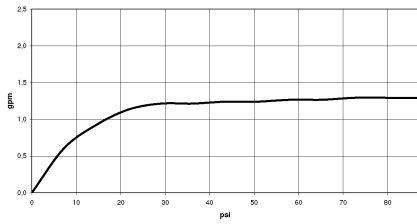

Showerpipe with shower thermostat - Chrome

IMO

ST 050 305 3979

ST 050 305 3979

mm [inches]

Flow rate chart

Spare parts list

No.	Item Number	Name	Quantity used	Delivery time
1	09 23 01 039 90	sieve	1	2