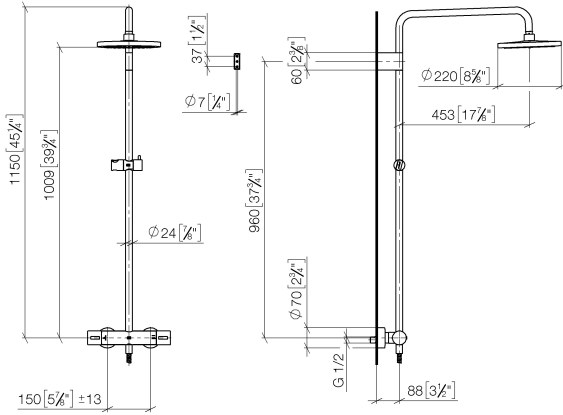

Showerpipe with shower thermostat - Chrome

ST 050 305 3979

Fits: IMO, LULU, TARA, LISSÉ, VAIA, META, CYO

- shower with fixed riser projection 453mm
- Rain shower: PURE RAIN, max. flow rate 6.8 l/min (at 3 bar)
- rain shower Ø 220 mm
- rain shower with anti-scale system
- Hand shower: COMPACT RAIN, max. flow rate 6.8 l/min (at 3 bar)
- spray head Ø 100mm
- rotary diverter with volume control and shut-off function
- slide-on rosettes Ø 70 mm
- height of fittings up to rain shower (bottom edge) 1009mm
- height of fittings up to top edge of elbow 1150mm
- gauge 150 mm - 13 mm
- metal shower hose 1750mm with integrated anti-twist protection
- 1/2" connection
- slide bar
- Pipe diameter 23.5 mm
- This product can help a building meet the requirements of Green Building Rating Systems, e.g. LEED®, BREEAM®, DGNB

ST 050 305 3979

mm [inches]
1:10

Flow rate chart

Codes & Standards

ASME A112.18.1/CSA B125.1	California Energy Commission (CEC)
---------------------------------	------------------------------------------