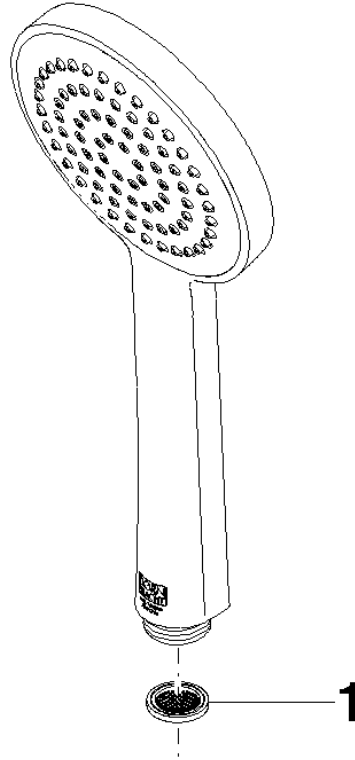

Showerpipe with shower thermostat - Chrome

ST 050 305 3979

Fits: IMO, LULU, TARA, LISSÉ, VAIA, META, CYO

- shower with fixed riser projection 453mm
- Rain shower: PURE RAIN, max. flow rate 6.8 l/min (at 3 bar)
- rain shower Ø 220 mm
- rain shower with anti-scale system
- Hand shower: COMPACT RAIN, max. flow rate 6.8 l/min (at 3 bar)
- spray head Ø 100mm
- rotary diverter with volume control and shut-off function
- slide-on rosettes Ø 70 mm
- height of fittings up to rain shower (bottom edge) 1009mm
- height of fittings up to top edge of elbow 1150mm
- gauge 150 mm - 13 mm
- metal shower hose 1750mm with integrated anti-twist protection
- 1/2" connection
- slide bar
- Pipe diameter 23.5 mm
- This product can help a building meet the requirements of Green Building Rating Systems, e.g. LEED®, BREEAM®, DGNB

Fits: IMO, LULU, TARA, LISSÉ, VAIA, META

- shower with fixed riser projection 453mm
- overhead shower: rain flow
- rain shower with anti-scale system
- rain shower Ø 220 mm
- max. rainshower flow 6.8 l/min
- rotary diverter with volume control and shut-off function
- height of fittings up to top edge of elbow 1150mm
- slide-on rosettes Ø 70 mm
- height of fittings up to rain shower (bottom edge) 1009mm
- gauge 150 mm - 13 mm
- metal shower hose 1750mm with integrated anti-twist protection
- 1/2" connection
- slide bar
- Pipe diameter 23.5 mm
- quick clearing
- This product reduces water consumption by % (compared to requirements of EPAAct '92)
- This product can contribute to Water Use Reduction in LEED® Green Building Rating

Showerpipe with shower thermostat - Chrome

IMO

ST 050 305 3979

ST 050 305 3979

mm [inches]

Flow rate chart

Spare parts list

No.	Item Number	Name	Quantity used	Delivery time
1	09 23 01 039 90	sieve	1	2