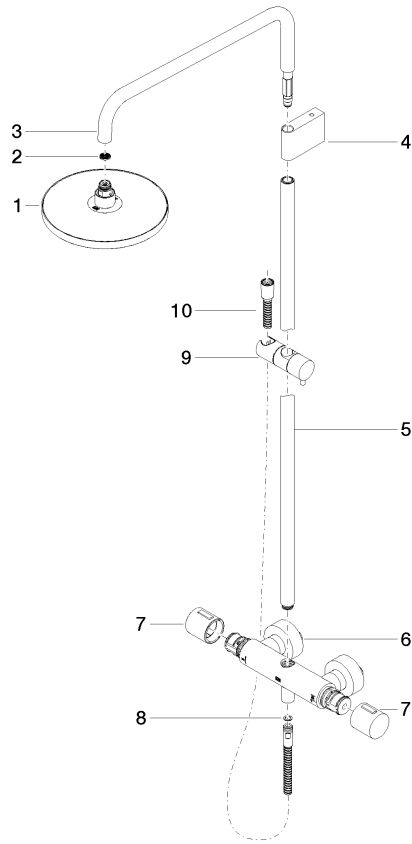

- shower with fixed riser projection 453mm
 - overhead shower: rain flow
 - rain shower with anti-scale system
 - rain shower Ø 220 mm
 - max. rainshower flow 6.8 l/min
 - rotary diverter with volume control and shut-off function
 - height of fittings up to top edge of elbow 1150mm
 - slide-on rosettes Ø 70 mm
 - height of fittings up to rain shower (bottom edge) 1009mm
 - gauge 150 mm - 13 mm
 - metal shower hose 1750mm with integrated anti-twist protection
 - 1/2" connection
 - slide bar
 - Pipe diameter 23.5 mm
 - quick clearing
 - This product reduces water consumption by % (compared to requirements of EPAAct '92)
 - This product can contribute to Water Use Reduction in LEED® Green Building Rating
- Intrinsic protection against back flow.**

ST 050 305 3979

mm [inches]
1:10

Flow rate chart

Codes & Standards

ASME
A112.18.1/CSA
B125.1

California Energy
Commission
(CEC)

ST 050 305 3979

Spare parts list

No.	Item Number	Name	Quantity used	Delivery time
1	04 12 05 092 10-06	shower	1	10
2	09 23 01 039 90	sieve	1	2
3	90 28 22 348 00-06	pipe	1	10
4	90 17 11 150 00-06	holder	1	10
5	90 28 22 349 00-06	pipe	1	10
6	04 17 01 250 00-06	connection	1	10
7	90 17 33 015 00-06	handle	2	10
8	90 14 20 026 00 90	seal	1	2
9	12 570 970-06	Slide unit - Brushed Platinum	1	10
10	28 322 970-06	Metal shower hose 1/2" x 3/8" x 1750 mm - Brushed Platinum	1	2