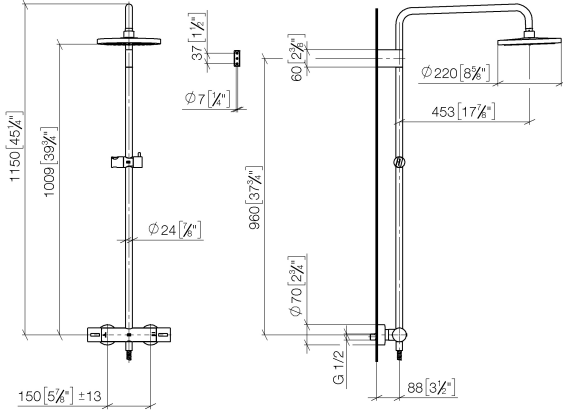

- shower with fixed riser projection 453mm
 - overhead shower: rain flow
 - rain shower with anti-scale system
 - rain shower Ø 220 mm
 - max. rainshower flow 6.8 l/min
 - rotary diverter with volume control and shut-off function
 - height of fittings up to top edge of elbow 1150mm
 - slide-on rosettes Ø 70 mm
 - height of fittings up to rain shower (bottom edge) 1009mm
 - gauge 150 mm - 13 mm
 - metal shower hose 1750mm with integrated anti-twist protection
 - 1/2" connection
 - slide bar
 - Pipe diameter 23.5 mm
 - quick clearing
 - This product reduces water consumption by % (compared to requirements of EPAAct '92)
 - This product can contribute to Water Use Reduction in LEED® Green Building Rating
- Intrinsic protection against back flow.**

ST 050 305 3979

mm [inches]
1:10

Flow rate chart

Codes & Standards

ASME
A112.18.1/CSA
B125.1

California Energy
Commission
(CEC)

ST 050 305 3979

Spare parts list

No.	Item Number	Name	Quantity used	Delivery time
1	04 12 05 092 10-06	shower	1	10
2	09 23 01 039 90	sieve	1	2
3	90 28 22 348 00-06	pipe	1	10
4	90 17 11 150 00-06	holder	1	10
5	90 28 22 349 00-06	pipe	1	10
6	04 17 01 250 00-06	connection	1	10
7	90 17 33 015 00-06	handle	2	10
8	90 14 20 026 00 90	seal	1	2
9	12 570 970-06	Slide unit - Brushed Platinum	1	10
10	28 322 970-06	Metal shower hose 1/2" x 3/8" x 1750 mm - Brushed Platinum	1	2