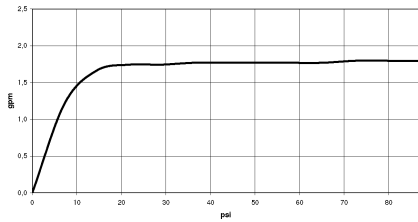

- shower with fixed riser projection 453mm
- overhead shower: rain flow
- rain shower with anti-scale system
- rain shower Ø 220 mm
- max. rainshower flow 6.8 l/min
- rotary diverter with volume control and shut-off function
- height of fittings up to top edge of elbow 1150mm
- slide-on rosettes Ø 70 mm
- height of fittings up to rain shower (bottom edge) 1009mm
- gauge 150 mm - 13 mm
- metal shower hose 1750mm with integrated anti-twist protection
- 1/2" connection
- slide bar
- Pipe diameter 23.5 mm
- quick clearing
- This product reduces water consumption by % (compared to requirements of EPAAct '92)
- This product can contribute to Water Use Reduction in LEED® Green Building Rating

ST 050 305 3979

mm [inches]
1:10

Flow rate chart

Codes & Standards

ASME A112.18.1/CSA B125.1	California Energy Commission (CEC)
---------------------------------	--

ST 050 305 3979

Parts for other finishes can be found here: [Chrome](#)