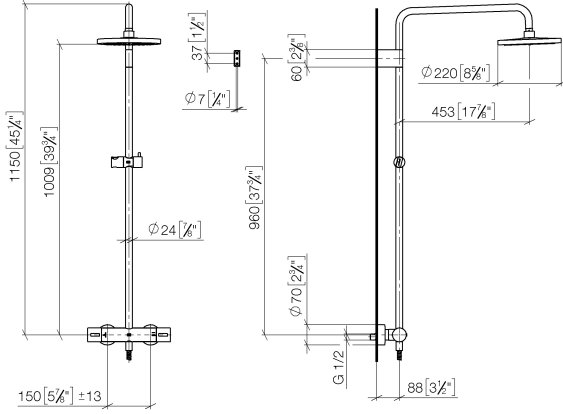

ST 050 305 3979

Fits: IMO, LULU, TARA, LISSÉ, VAIA, META, CYO

- shower with fixed riser projection 453mm
 - Rain shower: PURE RAIN, max. flow rate 6.8 l/min (at 3 bar)
 - rain shower Ø 220 mm
 - rain shower with anti-scale system
 - Hand shower: COMPACT RAIN, max. flow rate 6.8 l/min (at 3 bar)
 - spray head Ø 100mm
 - rotary diverter with volume control and shut-off function
 - slide-on rosettes Ø 70 mm
 - height of fittings up to rain shower (bottom edge) 1009mm
 - height of fittings up to top edge of elbow 1150mm
 - gauge 150 mm - 13 mm
 - metal shower hose 1750mm with integrated anti-twist protection
 - 1/2" connection
 - slide bar
 - Pipe diameter 23.5 mm
 - This product can help a building meet the requirements of Green Building Rating Systems, e.g. LEED®, BREEAM®, DGNB
- Intrinsic protection against back flow.**

- shower with fixed riser projection 453mm
- overhead shower: rain flow
- rain shower with anti-scale system
- rain shower Ø 220 mm
- max. rainshower flow 6.8 l/min
- rotary diverter with volume control and shut-off function
- height of fittings up to top edge of elbow 1150mm
- slide-on rosettes Ø 70 mm
- height of fittings up to rain shower (bottom edge) 1009mm
- gauge 150 mm - 13 mm
- metal shower hose 1750mm with integrated anti-twist protection
- 1/2" connection
- slide bar
- Pipe diameter 23.5 mm
- quick clearing
- This product reduces water consumption by % (compared to requirements of EPAAct '92)
- This product can contribute to Water Use Reduction in LEED® Green Building Rating

ST 050 305 3979

mm [inches]
1:10

Flow rate chart

Codes & Standards

ASME A112.18.1/CSA B125.1	California Energy Commission (CEC)
---------------------------------	--

ST 050 305 3979

Parts for other finishes can be found here: [Chrome](#)