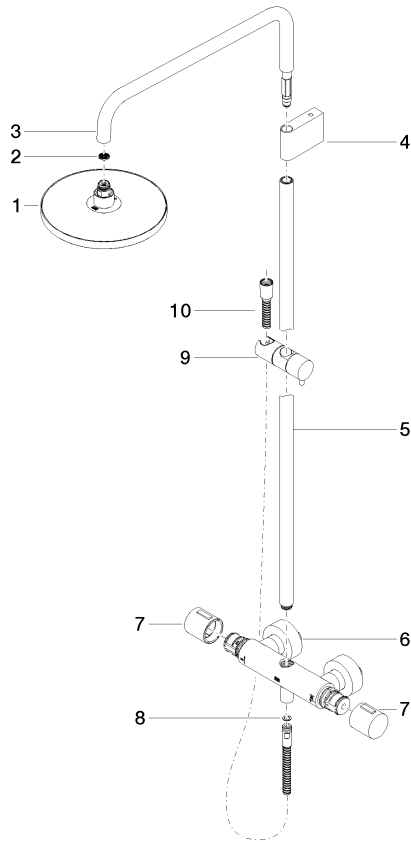

- shower with fixed riser projection 453mm
- overhead shower: rain flow
- rain shower with anti-scale system
- rain shower Ø 220 mm
- max. rainshower flow 6.8 l/min
- rotary diverter with volume control and shut-off function
- height of fittings up to top edge of elbow 1150mm
- slide-on rosettes Ø 70 mm
- height of fittings up to rain shower (bottom edge) 1009mm
- gauge 150 mm - 13 mm
- metal shower hose 1750mm with integrated anti-twist protection
- 1/2" connection
- slide bar
- Pipe diameter 23.5 mm
- quick clearing
- This product reduces water consumption by % (compared to requirements of EPAAct '92)
- This product can contribute to Water Use Reduction in LEED® Green Building Rating

ST 050 305 3979

mm [inches]
1:10

Flow rate chart

Codes & Standards

ASME A112.18.1/CSA B125.1	California Energy Commission (CEC)
---------------------------------	--

ST 050 305 3979

Parts for other finishes can be found here: [Chrome](#)

Spare parts list

No.	Item Number	Name	Quantity used	Delivery time
1	04 12 05 092 10-27	shower	1	60
2	09 23 01 039 90	sieve	1	2
3	90 28 22 348 00-27	pipe	1	-
Spare part can no longer be ordered, please order the replacement item				
4	90 17 11 150 00-27	holder	1	30
5	90 28 22 349 00-27	pipe	1	30
6	04 17 01 250 00-27	connection	1	60
7	90 17 33 015 00-27	handle	2	30
8	90 14 20 026 00 90	seal	1	2
9	12 570 970-27	Slide unit - Brushed Light Gold	1	30
10	28 322 970-27	Metal shower hose 1/2" x 3/8" x 1750 mm - Brushed Light Gold	1	30