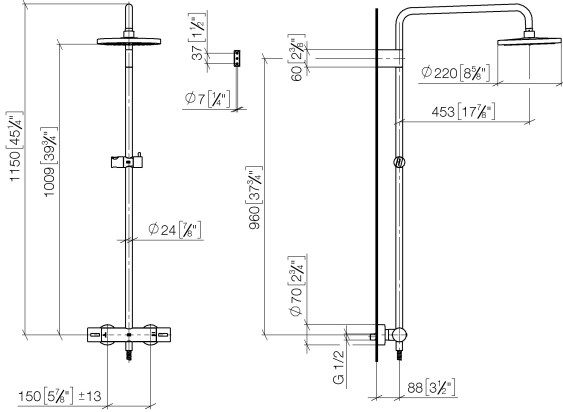

- shower with fixed riser projection 453mm
 - overhead shower: rain flow
 - rain shower with anti-scale system
 - rain shower Ø 220 mm
 - max. rainshower flow 6.8 l/min
 - rotary diverter with volume control and shut-off function
 - height of fittings up to top edge of elbow 1150mm
 - slide-on rosettes Ø 70 mm
 - height of fittings up to rain shower (bottom edge) 1009mm
 - gauge 150 mm - 13 mm
 - metal shower hose 1750mm with integrated anti-twist protection
 - 1/2" connection
 - slide bar
 - Pipe diameter 23.5 mm
 - quick clearing
 - This product reduces water consumption by % (compared to requirements of EPAAct '92)
 - This product can contribute to Water Use Reduction in LEED® Green Building Rating
- Intrinsic protection against back flow.**

ST 050 305 3979

mm [inches]
1:10

Flow rate chart

Codes & Standards

ASME
A112.18.1/CSA
B125.1

California Energy
Commission
(CEC)

ST 050 305 3979

Spare parts list

No.	Item Number	Name	Quantity used	Delivery time
1	04 12 05 092 10-99	shower	1	30
2	09 23 01 039 90	sieve	1	2
3	90 28 22 348 00-99	pipe	1	30
4	90 17 11 150 00-99	holder	1	30
5	90 28 22 349 00-99	pipe	1	30
6	04 17 01 250 00-99	connection	1	30
7	90 17 33 015 00-99	handle	2	30
8	90 14 20 026 00 90	seal	1	2
9	12 570 970-99	Slide unit - Brushed Dark Platinum	1	30
10	28 322 970-99	Metal shower hose 1/2" x 3/8" x 1750 mm - Brushed Dark Platinum	1	2