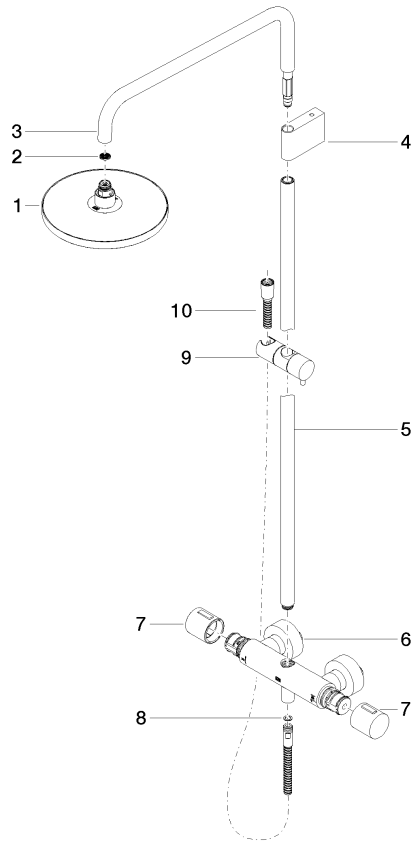

- shower with fixed riser projection 453mm
 - overhead shower: rain flow
 - rain shower with anti-scale system
 - rain shower Ø 220 mm
 - max. rainshower flow 6.8 l/min
 - rotary diverter with volume control and shut-off function
 - height of fittings up to top edge of elbow 1150mm
 - slide-on rosettes Ø 70 mm
 - height of fittings up to rain shower (bottom edge) 1009mm
 - gauge 150 mm - 13 mm
 - metal shower hose 1750mm with integrated anti-twist protection
 - 1/2" connection
 - slide bar
 - Pipe diameter 23.5 mm
 - quick clearing
 - This product reduces water consumption by % (compared to requirements of EPAAct '92)
 - This product can contribute to Water Use Reduction in LEED® Green Building Rating
- Intrinsic protection against back flow.**

ST 050 305 3979

mm [inches]
1:10

Flow rate chart

Codes & Standards

ASME
A112.18.1/CSA
B125.1

California Energy
Commission
(CEC)

ST 050 305 3979

Spare parts list

No.	Item Number	Name	Quantity used	Delivery time
1	04 12 05 092 10-99	shower	1	30
2	09 23 01 039 90	sieve	1	2
3	90 28 22 348 00-99	pipe	1	30
4	90 17 11 150 00-99	holder	1	30
5	90 28 22 349 00-99	pipe	1	30
6	04 17 01 250 00-99	connection	1	30
7	90 17 33 015 00-99	handle	2	30
8	90 14 20 026 00 90	seal	1	2
9	12 570 970-99	Slide unit - Brushed Dark Platinum	1	30
10	28 322 970-99	Metal shower hose 1/2" x 3/8" x 1750 mm - Brushed Dark Platinum	1	2