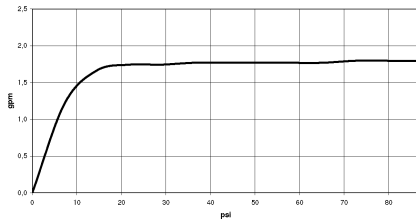

ST 050 305 3979

mm [inches]
1:10

Flow rate chart

Codes & Standards

ASME
A112.18.1/CSA
B125.1

California Energy
Commission
(CEC)

ST 050 305 3979

Spare parts list