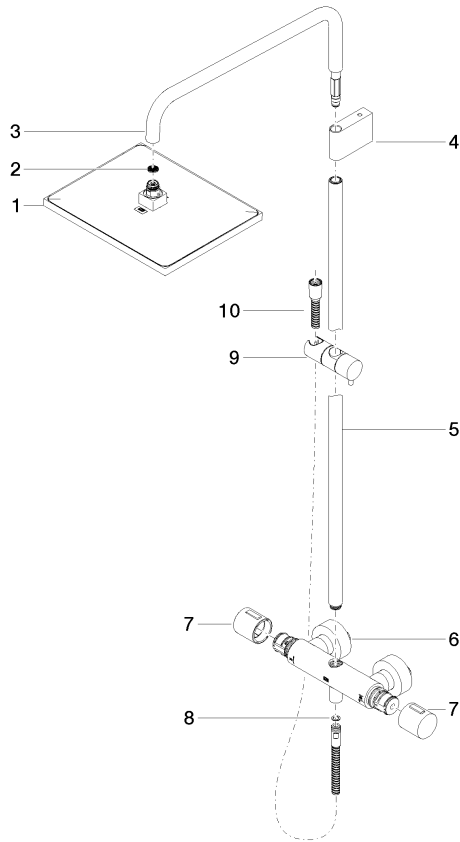

## SYMETRICS Showerpipe with shower thermostat - Chrome

---

IMO

ST 050 305 9980

ST 050 305 9980

Fits: IMO, MEM, CL.1, CYO

- shower with fixed riser projection 453mm
  - overhead shower: rain flow
  - rain shower 300 x 240mm
  - rain shower with anti-scale system
  - max. rainshower flow 6.8 l/min
  - Function from: 6 l/min
  - rotary diverter with volume control and shut-off function
  - slide-on rosettes Ø 70 mm
  - height of fittings up to rain shower (bottom edge) 1009mm
  - height of fittings up to top edge of elbow 1150mm
  - gauge 150 mm - 13 mm
  - metal shower hose 1750mm with integrated anti-twist protection
  - 1/2" connection
  - slide bar
  - Pipe diameter 23.5 mm
  - quick clearing
  - This product reduces water consumption by % (compared to requirements of EPAct '92)
  - This product can contribute to Water Use Reduction in LEED® Green Building Rating
- Intrinsic protection against back flow.**

ST 050 305 9980

mm [inches]  
1:10

**Flow rate chart**

**Codes & Standards**

ASME  
A112.18.1/CSA  
B125.1

California Energy  
Commission  
(CEC)

ST 050 305 9980

**Spare parts list**

No.	Item Number	Name	Quantity used	Delivery time
1	04 12 05 063 10-00	shower	1	10
2	09 23 01 039 90	sieve	1	2
3	90 28 22 348 00-00	pipe	1	10
4	90 17 11 150 00-00	holder	1	10
5	90 28 22 349 00-00	pipe	1	10
6	04 17 01 250 00-00	connection	1	10
7	90 17 33 015 00-00	handle	1	10
8	90 14 20 026 00 90	seal	1	2
9	12 570 970-00	Slide unit - Chrome	1	10
10	28 322 970-00	Metal shower hose 1/2" x 3/8" x 1750 mm - Chrome	1	2