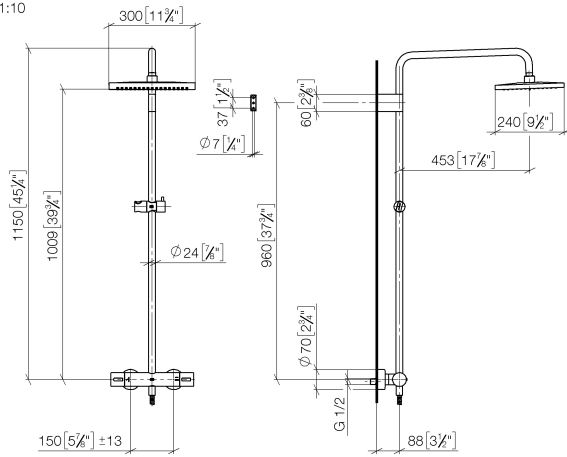

## SYMETRICS Showerpipe with shower thermostat - Chrome

---

IMO

ST 050 305 9980

ST 050 305 9980

Fits: IMO, MEM, CL.1, CYO

- shower with fixed riser projection 453mm
  - overhead shower: rain flow
  - rain shower 300 x 240mm
  - rain shower with anti-scale system
  - max. rainshower flow 6.8 l/min
  - Function from: 6 l/min
  - rotary diverter with volume control and shut-off function
  - slide-on rosettes Ø 70 mm
  - height of fittings up to rain shower (bottom edge) 1009mm
  - height of fittings up to top edge of elbow 1150mm
  - gauge 150 mm - 13 mm
  - metal shower hose 1750mm with integrated anti-twist protection
  - 1/2" connection
  - slide bar
  - Pipe diameter 23.5 mm
  - quick clearing
  - This product reduces water consumption by % (compared to requirements of EPAct '92)
  - This product can contribute to Water Use Reduction in LEED® Green Building Rating
- Intrinsic protection against back flow.**

ST 050 305 9980

mm [inches]  
1:10

**Flow rate chart**

**Codes & Standards**

ASME  
A112.18.1/CSA  
B125.1

California Energy  
Commission  
(CEC)

ST 050 305 9980

**Spare parts list**

No.	Item Number	Name	Quantity used	Delivery time
1	04 12 05 063 10-00	shower	1	10
2	09 23 01 039 90	sieve	1	2
3	90 28 22 348 00-00	pipe	1	10
4	90 17 11 150 00-00	holder	1	10
5	90 28 22 349 00-00	pipe	1	10
6	04 17 01 250 00-00	connection	1	10
7	90 17 33 015 00-00	handle	1	10
8	90 14 20 026 00 90	seal	1	2
9	12 570 970-00	Slide unit - Chrome	1	10
10	28 322 970-00	Metal shower hose 1/2" x 3/8" x 1750 mm - Chrome	1	2

## SYMETRICS Showerpipe with shower thermostat - Chrome

---

IMO

ST 050 305 9980

ST 050 305 9980

mm [inches]

Flow rate chart

Codes & Standards