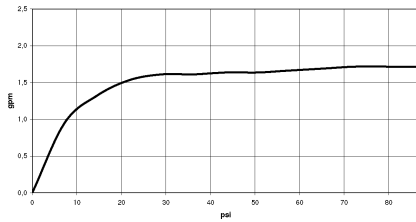

ST 050 305 9980

mm [inches]  
1:10

**Flow rate chart**

**Codes & Standards**

ASME  
A112.18.1/CSA  
B125.1

California Energy  
Commission  
(CEC)

ST 050 305 9980

**Spare parts list**