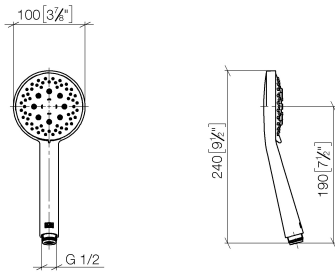

## SYMETRICS Showerpipe with shower thermostat - Chrome

---

IMO

ST 050 305 9980

ST 050 305 9980

Fits: IMO, MEM, CL.1, CYO

- shower with fixed riser projection 453mm
  - overhead shower: rain flow
  - rain shower 300 x 240mm
  - rain shower with anti-scale system
  - max. rainshower flow 6.8 l/min
  - Function from: 6 l/min
  - rotary diverter with volume control and shut-off function
  - slide-on rosettes Ø 70 mm
  - height of fittings up to rain shower (bottom edge) 1009mm
  - height of fittings up to top edge of elbow 1150mm
  - gauge 150 mm - 13 mm
  - metal shower hose 1750mm with integrated anti-twist protection
  - 1/2" connection
  - slide bar
  - Pipe diameter 23.5 mm
  - quick clearing
  - This product reduces water consumption by % (compared to requirements of EPAct '92)
  - This product can contribute to Water Use Reduction in LEED® Green Building Rating
- Intrinsic protection against back flow.**

ST 050 305 9980

mm [inches]  
1:10

**Flow rate chart**

**Codes & Standards**

ASME  
A112.18.1/CSA  
B125.1

California Energy  
Commission  
(CEC)

ST 050 305 9980

**Spare parts list**

No.	Item Number	Name	Quantity used	Delivery time
1	04 12 05 063 10-00	shower	1	10
2	09 23 01 039 90	sieve	1	2
3	90 28 22 348 00-00	pipe	1	10
4	90 17 11 150 00-00	holder	1	10
5	90 28 22 349 00-00	pipe	1	10
6	04 17 01 250 00-00	connection	1	10
7	90 17 33 015 00-00	handle	1	10
8	90 14 20 026 00 90	seal	1	2
9	12 570 970-00	Slide unit - Chrome	1	10
10	28 322 970-00	Metal shower hose 1/2" x 3/8" x 1750 mm - Chrome	1	2

## SYMETRICS Showerpipe with shower thermostat - Chrome

---

IMO

ST 050 305 9980

ST 050 305 9980

mm [inches]

Flow rate chart

Codes & Standards