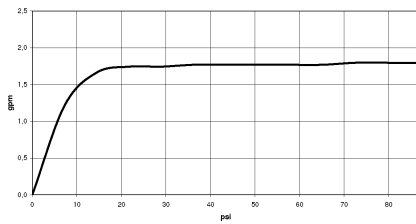

## SYMETRICS Showerpipe with shower thermostat - Chrome

---

IMO

ST 050 305 9980

ST 050 305 9980

mm [inches]

Flow rate chart

Codes & Standards