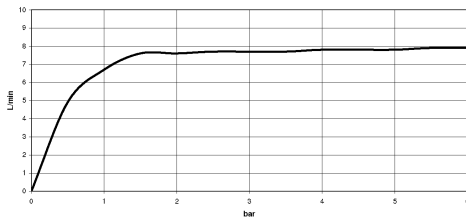

Codes & Standards

California Energy
Commission
(CEC)