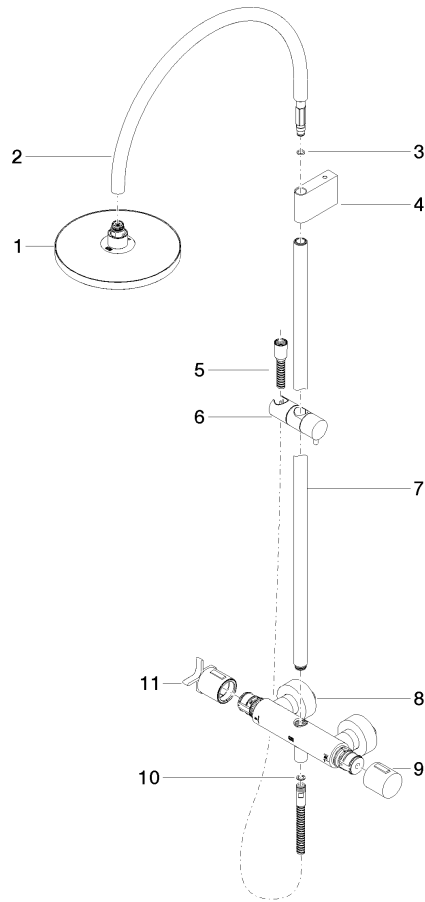

ST 050 307 4809

- shower with fixed riser projection 452mm
- Rain shower: PURE RAIN, max. flow rate 6.8 l/min (at 3 bar)
- Function from: 6 l/min
- rain shower Ø 220 mm
- rain shower with anti-scale system
- rotary diverter with volume control and shut-off function
- Hand shower: COMPACT RAIN, max. flow rate 6.8 l/min (at 3 bar)
- slide-on rosettes Ø 70 mm
- height of fittings up to rain shower (bottom edge) 964mm
- height of fittings up to top edge of elbow 1267mm
- gauge 150 mm - 13 mm
- metal shower hose 1750mm with integrated anti-twist protection
- 1/2" connection
- slide bar
- Pipe diameter 23.5 mm

Individual components of this set

You need the following components for this set

1x 34 459 809-00 0010

VAIA Shower pipe with shower thermostat - Chrome

VAIA

ST 050 307 4809

ST 050 307 4809

- shower with fixed riser projection 452mm
- overhead shower: rain flow
- rain shower Ø 220 mm
- rain shower with anti-scale system
- max. rainshower flow 6.8 l/min
- Function from: 6 l/min
- rotary diverter with volume control and shut-off function
- slide-on rosettes Ø 70 mm
- height of fittings up to rain shower (bottom edge) 964mm
- height of fittings up to top edge of elbow 1267mm
- gauge 150 mm - 13 mm
- metal shower hose 1750mm with integrated anti-twist protection
- 1/2" connection
- slide bar
- Pipe diameter 23.5 mm

ST 050 307 4809

Flow rate chart

Codes & Standards

California Energy
Commission
(CEC)

Spare parts list

No.	Item Number	Name	Quantity used	Delivery time
1	04 12 05 092 10-00	shower	1	10
2	04 28 22 346 00-00	pipe	1	10
3	09 14 10 008 90	seal	1	2
4	90 17 11 150 00-00	holder	1	10
5	28 322 970-00	Metal shower hose 1/2" x 3/8" x 1750 mm - Chrome	1	2
6	12 570 970-00	Slide unit - Chrome	1	10
7	90 28 22 349 00-00	pipe	1	10
8	04 17 01 250 00-00	connection	1	10
9	90 17 33 015 00-00	handle	1	10
10	90 14 20 026 00 90	seal	1	2
11	90 17 33 030 00-00	handle	1	10