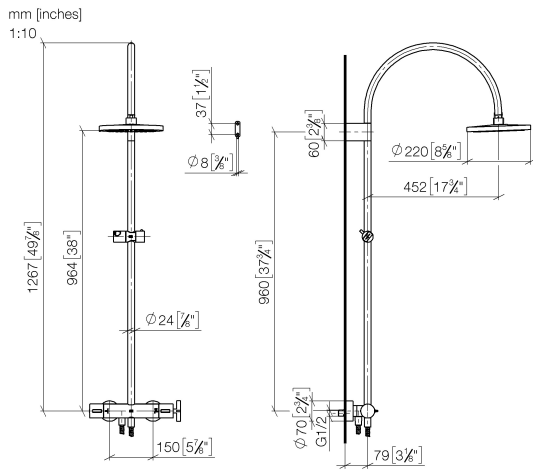

ST 050 307 4809

- shower with fixed riser projection 452mm
- Rain shower: PURE RAIN, max. flow rate 6.8 l/min (at 3 bar)
- Function from: 6 l/min
- rain shower Ø 220 mm
- rain shower with anti-scale system
- rotary diverter with volume control and shut-off function
- Hand shower: COMPACT RAIN, max. flow rate 6.8 l/min (at 3 bar)
- slide-on rosettes Ø 70 mm
- height of fittings up to rain shower (bottom edge) 964mm
- height of fittings up to top edge of elbow 1267mm
- gauge 150 mm - 13 mm
- metal shower hose 1750mm with integrated anti-twist protection
- 1/2" connection
- slide bar
- Pipe diameter 23.5 mm

Individual components of this set

You need the following components for this set

1x 34 459 809-00 0010

VAIA Shower pipe with shower thermostat - Chrome

VAIA

ST 050 307 4809

ST 050 307 4809

- shower with fixed riser projection 452mm
- overhead shower: rain flow
- rain shower Ø 220 mm
- rain shower with anti-scale system
- max. rainshower flow 6.8 l/min
- Function from: 6 l/min
- rotary diverter with volume control and shut-off function
- slide-on rosettes Ø 70 mm
- height of fittings up to rain shower (bottom edge) 964mm
- height of fittings up to top edge of elbow 1267mm
- gauge 150 mm - 13 mm
- metal shower hose 1750mm with integrated anti-twist protection
- 1/2" connection
- slide bar
- Pipe diameter 23.5 mm

ST 050 307 4809

Flow rate chart

Codes & Standards

California Energy
Commission
(CEC)

Spare parts list

No.	Item Number	Name	Quantity used	Delivery time
1	04 12 05 092 10-00	shower	1	10
2	04 28 22 346 00-00	pipe	1	10
3	09 14 10 008 90	seal	1	2
4	90 17 11 150 00-00	holder	1	10
5	28 322 970-00	Metal shower hose 1/2" x 3/8" x 1750 mm - Chrome	1	2
6	12 570 970-00	Slide unit - Chrome	1	10
7	90 28 22 349 00-00	pipe	1	10
8	04 17 01 250 00-00	connection	1	10
9	90 17 33 015 00-00	handle	1	10
10	90 14 20 026 00 90	seal	1	2
11	90 17 33 030 00-00	handle	1	10