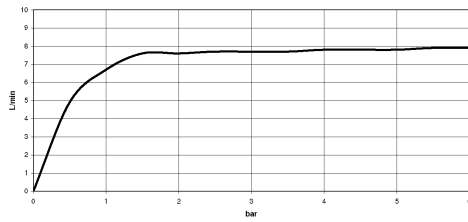

Codes & Standards

California Energy
Commission
(CEC)