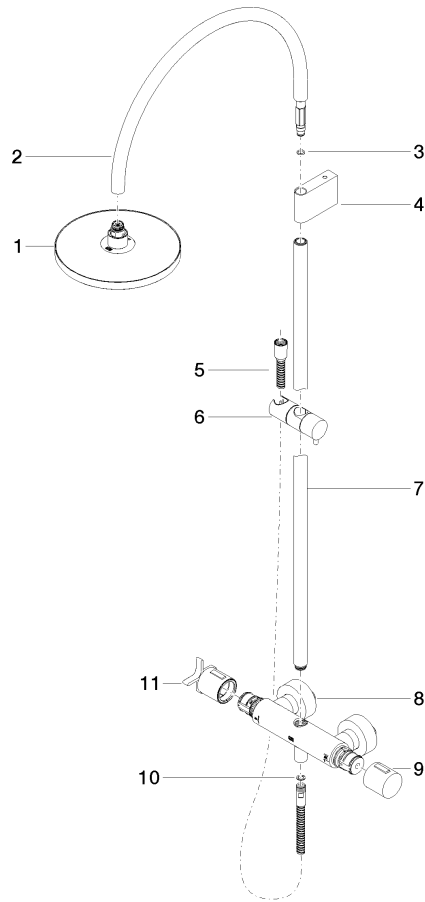

ST 050 307 4809

- shower with fixed riser projection 452mm
- Rain shower: PURE RAIN, max. flow rate 6.8 l/min (at 3 bar)
- Function from: 6 l/min
- rain shower Ø 220 mm
- rain shower with anti-scale system
- rotary diverter with volume control and shut-off function
- Hand shower: COMPACT RAIN, max. flow rate 6.8 l/min (at 3 bar)
- slide-on rosettes Ø 70 mm
- height of fittings up to rain shower (bottom edge) 964mm
- height of fittings up to top edge of elbow 1267mm
- gauge 150 mm - 13 mm
- metal shower hose 1750mm with integrated anti-twist protection
- 1/2" connection
- slide bar
- Pipe diameter 23.5 mm

Individual components of this set

You need the following components for this set

1x 34 459 809-06 0010

VAIA Shower pipe with shower thermostat - Brushed Platinum

VAIA

ST 050 307 4809

ST 050 307 4809

- shower with fixed riser projection 452mm
- overhead shower: rain flow
- rain shower Ø 220 mm
- rain shower with anti-scale system
- max. rainshower flow 6.8 l/min
- Function from: 6 l/min
- rotary diverter with volume control and shut-off function
- slide-on rosettes Ø 70 mm
- height of fittings up to rain shower (bottom edge) 964mm
- height of fittings up to top edge of elbow 1267mm
- gauge 150 mm - 13 mm
- metal shower hose 1750mm with integrated anti-twist protection
- 1/2" connection
- slide bar
- Pipe diameter 23.5 mm

Parts for other finishes can be found here: [Chrome](#)

Spare parts list

No.	Item Number	Name	Quantity used	Delivery time
1	04 12 05 092 10-06	shower	1	10
2	04 28 22 346 00-06	pipe	1	10
3	09 14 10 008 90	seal	1	2
4	90 17 11 150 00-06	holder	1	10
5	28 322 970-06	Metal shower hose 1/2" x 3/8" x 1750 mm - Brushed Platinum	1	2
6	12 570 970-06	Slide unit - Brushed Platinum	1	10
7	90 28 22 349 00-06	pipe	1	10
8	04 17 01 250 00-06	connection	1	10
9	90 17 33 015 00-06	handle	1	10
10	90 14 20 026 00 90	seal	1	2
11	90 17 33 030 00-06	handle	1	10