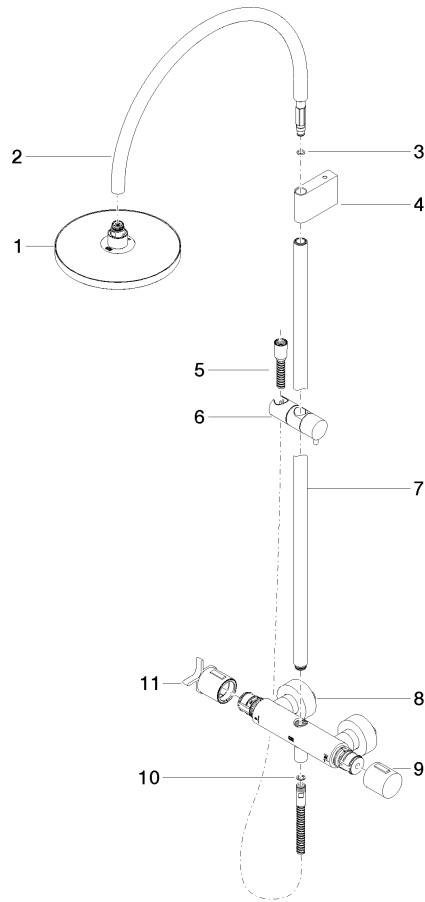

ST 050 307 4809

- shower with fixed riser projection 452mm
- Rain shower: PURE RAIN, max. flow rate 6.8 l/min (at 3 bar)
- Function from: 6 l/min
- rain shower Ø 220 mm
- rain shower with anti-scale system
- rotary diverter with volume control and shut-off function
- Hand shower: COMPACT RAIN, max. flow rate 6.8 l/min (at 3 bar)
- slide-on rosettes Ø 70 mm
- height of fittings up to rain shower (bottom edge) 964mm
- height of fittings up to top edge of elbow 1267mm
- gauge 150 mm - 13 mm
- metal shower hose 1750mm with integrated anti-twist protection
- 1/2" connection
- slide bar
- Pipe diameter 23.5 mm

Individual components of this set

You need the following components for this set

1x 34 459 809-19 0010

VAIA Shower pipe with shower thermostat - Dark Chrome

VAIA

ST 050 307 4809

ST 050 307 4809

- shower with fixed riser projection 452mm
- overhead shower: rain flow
- rain shower Ø 220 mm
- rain shower with anti-scale system
- max. rainshower flow 6.8 l/min
- Function from: 6 l/min
- rotary diverter with volume control and shut-off function
- slide-on rosettes Ø 70 mm
- height of fittings up to rain shower (bottom edge) 964mm
- height of fittings up to top edge of elbow 1267mm
- gauge 150 mm - 13 mm
- metal shower hose 1750mm with integrated anti-twist protection
- 1/2" connection
- slide bar
- Pipe diameter 23.5 mm

Spare parts list

No.	Item Number	Name	Quantity used	Delivery time
1	04 12 05 092 10-19	shower	1	20
2	04 28 22 346 00-19	pipe	1	20
3	09 14 10 008 90	seal	1	2
4	90 17 11 150 00-19	holder	1	20
5	28 322 970-19	Metal shower hose 1/2" x 3/8" x 1750 mm - Dark Chrome	1	20
6	12 570 970-19	Slide unit - Dark Chrome	1	20
7	90 28 22 349 00-19	pipe	1	20
8	04 17 01 250 00-19	connection	1	20
9	90 17 33 015 00-19	handle	1	20
10	90 14 20 026 00 90	seal	1	2
11	90 17 33 030 00-19	handle	1	20