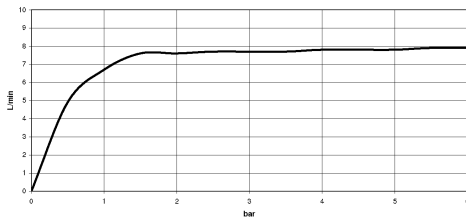

Required miscellaneous

Hand shower FlowReduce - 28 016 979-28
Brushed Durabronz (23kt Gold) 0010

ST 050 307 4809

Flow rate chart

Codes & Standards

California Energy
Commission
(CEC)

ST 050 307 4809

Parts for other finishes can be found here: [Chrome](#)