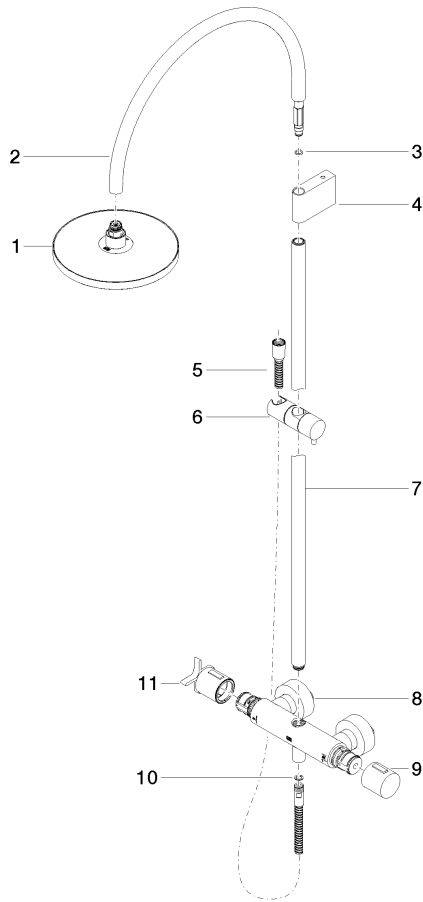

ST 050 307 4809

- shower with fixed riser projection 452mm
- Rain shower: PURE RAIN, max. flow rate 6.8 l/min (at 3 bar)
- Function from: 6 l/min
- rain shower Ø 220 mm
- rain shower with anti-scale system
- rotary diverter with volume control and shut-off function
- Hand shower: COMPACT RAIN, max. flow rate 6.8 l/min (at 3 bar)
- slide-on rosettes Ø 70 mm
- height of fittings up to rain shower (bottom edge) 964mm
- height of fittings up to top edge of elbow 1267mm
- gauge 150 mm - 13 mm
- metal shower hose 1750mm with integrated anti-twist protection
- 1/2" connection
- slide bar
- Pipe diameter 23.5 mm

- shower with fixed riser projection 452mm
- overhead shower: rain flow
- rain shower Ø 220 mm
- rain shower with anti-scale system
- max. rainshower flow 6.8 l/min
- Function from: 6 l/min
- rotary diverter with volume control and shut-off function
- slide-on rosettes Ø 70 mm
- height of fittings up to rain shower (bottom edge) 964mm
- height of fittings up to top edge of elbow 1267mm
- gauge 150 mm - 13 mm
- metal shower hose 1750mm with integrated anti-twist protection
- 1/2" connection
- slide bar
- Pipe diameter 23.5 mm

Required miscellaneous

Hand shower FlowReduce - 28 016 979-28
Brushed Durabronz (23kt Gold) 0010

ST 050 307 4809

Flow rate chart

Codes & Standards

California Energy
Commission
(CEC)

ST 050 307 4809

Parts for other finishes can be found here: [Chrome](#)

Spare parts list

No.	Item Number	Name	Quantity used	Delivery time
1	04 12 05 092 10-28	shower	1	20
2	04 28 22 346 00-28	pipe	1	20
3	09 14 10 008 90	seal	1	2
4	90 17 11 150 00-28	holder	1	20
5	28 322 970-28	Metal shower hose 1/2" x 3/8" x 1750 mm - Brushed Durabross (23kt Gold)	1	20
6	12 570 970-28	Slide unit - Brushed Durabross (23kt Gold)	1	20
7	90 28 22 349 00-28	pipe	1	20
8	04 17 01 250 00-28	connection	1	20
9	90 17 33 015 00-28	handle	1	20
10	90 14 20 026 00 90	seal	1	2
11	90 17 33 030 00-28	handle	1	20