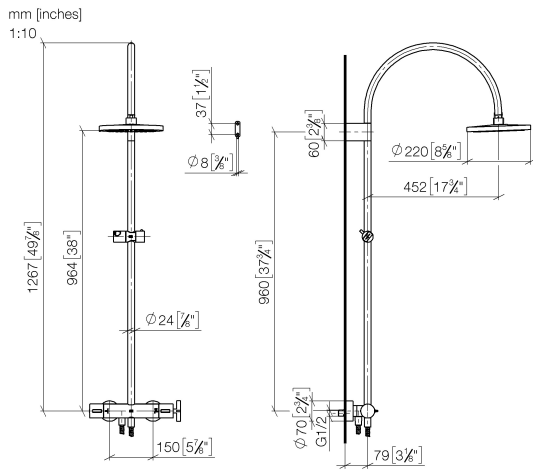

ST 050 307 4809

Flow rate chart