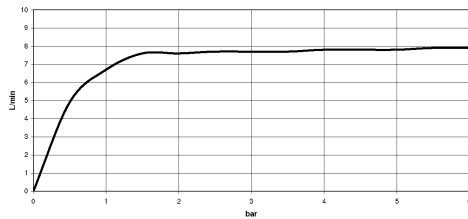

Required miscellaneous

Hand shower FlowReduce - 28 016 979-99
Brushed Dark Platinum 0010

ST 050 307 4809

Flow rate chart

Codes & Standards

California Energy
Commission
(CEC)

ST 050 307 4809

Parts for other finishes can be found here: [Chrome](#)