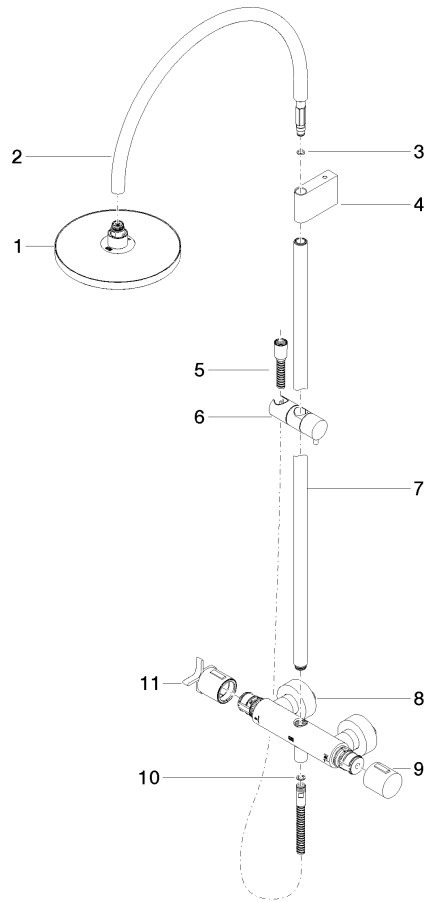

ST 050 307 4809

- shower with fixed riser projection 452mm
- Rain shower: PURE RAIN, max. flow rate 6.8 l/min (at 3 bar)
- Function from: 6 l/min
- rain shower Ø 220 mm
- rain shower with anti-scale system
- rotary diverter with volume control and shut-off function
- Hand shower: COMPACT RAIN, max. flow rate 6.8 l/min (at 3 bar)
- slide-on rosettes Ø 70 mm
- height of fittings up to rain shower (bottom edge) 964mm
- height of fittings up to top edge of elbow 1267mm
- gauge 150 mm - 13 mm
- metal shower hose 1750mm with integrated anti-twist protection
- 1/2" connection
- slide bar
- Pipe diameter 23.5 mm

Individual components of this set

You need the following components for this set

1x 34 459 809-99 0010

VAIA Shower pipe with shower thermostat - Brushed Dark Platinum

VAIA

ST 050 307 4809

ST 050 307 4809

- shower with fixed riser projection 452mm
- overhead shower: rain flow
- rain shower Ø 220 mm
- rain shower with anti-scale system
- max. rainshower flow 6.8 l/min
- Function from: 6 l/min
- rotary diverter with volume control and shut-off function
- slide-on rosettes Ø 70 mm
- height of fittings up to rain shower (bottom edge) 964mm
- height of fittings up to top edge of elbow 1267mm
- gauge 150 mm - 13 mm
- metal shower hose 1750mm with integrated anti-twist protection
- 1/2" connection
- slide bar
- Pipe diameter 23.5 mm

Spare parts list

No.	Item Number	Name	Quantity used	Delivery time
1	04 12 05 092 10-99	shower	1	30
2	04 28 22 346 00-99	pipe	1	30
3	09 14 10 008 90	seal	1	2
4	90 17 11 150 00-99	holder	1	30
5	28 322 970-99	Metal shower hose 1/2" x 3/8" x 1750 mm - Brushed Dark Platinum	1	2
6	12 570 970-99	Slide unit - Brushed Dark Platinum	1	30
7	90 28 22 349 00-99	pipe	1	30
8	04 17 01 250 00-99	connection	1	30
9	90 17 33 015 00-99	handle	1	30
10	90 14 20 026 00 90	seal	1	2
11	90 17 33 030 00-99	handle	1	30