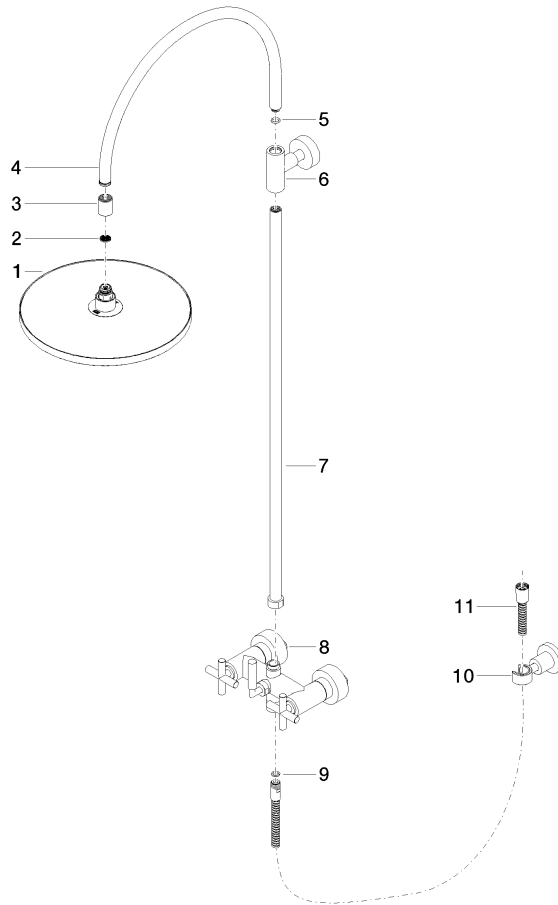

ST 050 309 1892

- shower with fixed riser projection 420mm
- Rain shower: PURE RAIN, max. flow rate 6.8 l/min (at 3 bar)
- Function from: 6.5 l/min
- rain shower Ø 300 mm
- rain shower with anti-scale system
- Hand shower: COMPACT RAIN, max. flow rate 6.8 l/min (at 3 bar)
- spray head Ø 100mm
- rotary diverter for fixed-riser shower/hand shower
- height of fittings up to rain shower (bottom edge) 850mm
- height of fittings up to top edge of elbow 1167mm
- rosette for shower holder Ø 55mm
- rosette for wall mounting Ø 57mm
- rosette for shower mixer Ø 65mm
- gauge 150 mm - 13 mm
- 1500 mm metal shower hose
- 1/2" connection
- Pipe diameter 20 mm

## TARA Shower pipe with shower mixer 300 mm - Brushed Platinum

---

TARA

ST 050 309 1892

ST 050 309 1892

- shower with fixed riser projection 420mm
- overhead shower: rain flow
- rain shower Ø 300 mm
- rain shower with anti-scale system
- max. rainshower flow 6.8 l/min
- Function from: 6.5 l/min
- rotary diverter for fixed-riser shower/hand shower
- height of fittings up to rain shower (bottom edge) 850mm
- height of fittings up to top edge of elbow 1167mm
- rosette for shower holder Ø 55mm
- rosette for wall mounting Ø 57mm
- rosette for shower mixer Ø 65mm
- gauge 150 mm - 13 mm
- 1500 mm metal shower hose
- 1/2" connection
- Pipe diameter 20 mm
- quick clearing

ST 050 309 1892

Parts for other finishes can be found here: [Chrome](#)

**Spare parts list**

No.	Item Number	Name	Quantity used	Delivery time
1	04 12 05 091 10-06	shower	1	10
2	09 23 01 039 90	sieve	1	2
3	09 24 03 177 20-06	adaptor	1	10
4	04 28 22 097 20-06	spout	1	10
5	90 14 10 011 00 90	seal	1	2
6	90 17 11 037 00-06	holder	1	10
7	90 28 22 096 00-06	pipe	1	10
8	04 17 10 020 01-06	fitting	1	10
9	90 14 20 026 00 90	seal	1	2
10	28 050 892-06	TARA Wall bracket - Brushed Platinum	1	10
11	28 304 970-06	Metal shower hose 1/2" x 3/8" x 1500 mm - Brushed Platinum	1	2