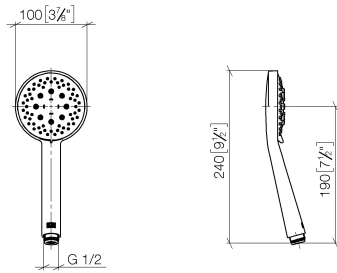

ST 050 309 1892

- shower with fixed riser projection 420mm
- Rain shower: PURE RAIN, max. flow rate 6.8 l/min (at 3 bar)
- Function from: 6.5 l/min
- rain shower Ø 300 mm
- rain shower with anti-scale system
- Hand shower: COMPACT RAIN, max. flow rate 6.8 l/min (at 3 bar)
- spray head Ø 100mm
- rotary diverter for fixed-riser shower/hand shower
- height of fittings up to rain shower (bottom edge) 850mm
- height of fittings up to top edge of elbow 1167mm
- rosette for shower holder Ø 55mm
- rosette for wall mounting Ø 57mm
- rosette for shower mixer Ø 65mm
- gauge 150 mm - 13 mm
- 1500 mm metal shower hose
- 1/2" connection
- Pipe diameter 20 mm

## TARA Shower pipe with shower mixer 300 mm - Brushed Platinum

---

TARA

ST 050 309 1892

ST 050 309 1892

- shower with fixed riser projection 420mm
- overhead shower: rain flow
- rain shower Ø 300 mm
- rain shower with anti-scale system
- max. rainshower flow 6.8 l/min
- Function from: 6.5 l/min
- rotary diverter for fixed-riser shower/hand shower
- height of fittings up to rain shower (bottom edge) 850mm
- height of fittings up to top edge of elbow 1167mm
- rosette for shower holder Ø 55mm
- rosette for wall mounting Ø 57mm
- rosette for shower mixer Ø 65mm
- gauge 150 mm - 13 mm
- 1500 mm metal shower hose
- 1/2" connection
- Pipe diameter 20 mm
- quick clearing

## TARA Shower pipe with shower mixer 300 mm - Brushed Platinum

---

TARA

ST 050 309 1892

ST 050 309 1892

mm [inches]

**Flow rate chart**

**Codes & Standards**