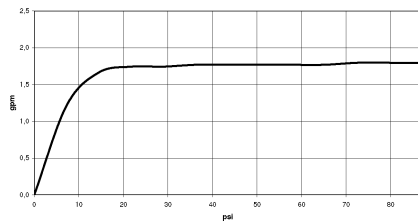

## TARA Shower pipe with shower mixer 300 mm - Brushed Platinum

---

TARA

ST 050 309 1892

ST 050 309 1892

mm [inches]

**Flow rate chart**

**Codes & Standards**