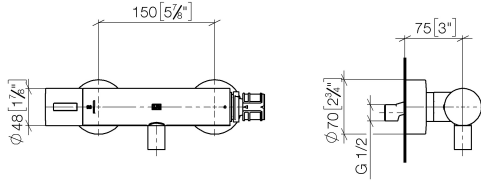

- slide-on rosettes Ø 70 mm
- gauge 150 mm - 13 mm
- 3/8" shower outlet
- with volume control

Intrinsic protection against back flow.

Intrinsic protection against back flow.

	Platinum	34 443 979-08
	Chrome	34 443 979-00
	Brushed Platinum	34 443 979-06
	Dark Chrome	34 443 979-19
	Brushed Durabross (23kt Gold)	34 443 979-28
	Matte Black	34 443 979-33
	Brushed Champagne (22kt Gold)	34 443 979-46
	Champagne (22kt Gold)	34 443 979-47
	Brushed Chrome	34 443 979-93
	Brushed Dark Platinum	34 443 979-99

Required miscellaneous

Concealed adapter - 35 080 970-90
 •please order two adapters (USA only) 0010

Required miscellaneous

TARA Regulator handle - Platinum 11 431 892-08

ST 060 113 4809

mm [inches]

Flow rate chart

Certificates

Belgaqua_22_281_2 LGA_29986.
7_5.

WRAS_2204005.

Spare parts list

No.	Item Number	Name	Quantity used	Delivery time
1	90 17 33 015 00-08	handle	1	40
2	90 15 02 070 00 90	cartridge	1	2
3	90 30 40 010 00 90	regulator	1	2
4	04 31 20 530 00 90	insert	1	2
5	04 11 04 030 00 90	connection	2	2
6	90 31 20 512 00-08	rosette	2	40
7	09 29 30 050 90	sieve	2	2
8	04 31 20 540 00 90	insert	1	2
9	09 24 77 008-00	nut	2	10
10	90 90 03 236 00 90	top	1	2
11	90 30 40 017 00 90	base	1	2
12	90 14 10 010 00 90	seal	1	2
13	09 31 20 511-08	nipple	1	60
14	90 21 02 069 00-08	cover	1	40