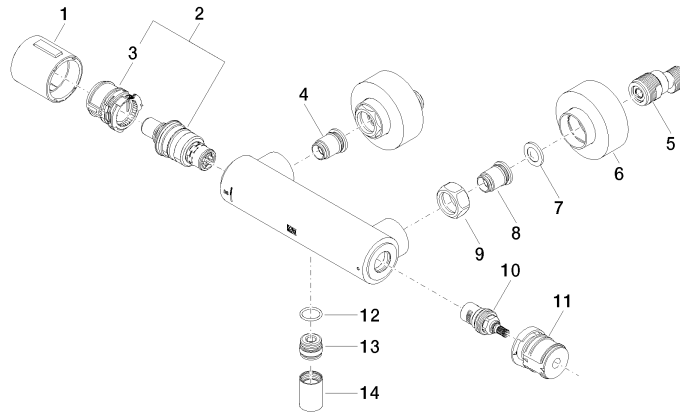

- slide-on rosettes Ø 70 mm
- gauge 150 mm - 13 mm
- 3/8" shower outlet
- with volume control

Intrinsic protection against back flow.

Intrinsic protection against back flow.

	Platinum	34 443 979-08
	Chrome	34 443 979-00
	Brushed Platinum	34 443 979-06
	Dark Chrome	34 443 979-19
	Brushed Durabross (23kt Gold)	34 443 979-28
	Matte Black	34 443 979-33
	Brushed Champagne (22kt Gold)	34 443 979-46
	Champagne (22kt Gold)	34 443 979-47
	Brushed Chrome	34 443 979-93
	Brushed Dark Platinum	34 443 979-99

Required miscellaneous

Concealed adapter - 35 080 970-90
 •please order two adapters (USA only) 0010

Required miscellaneous

TARA Regulator handle - Platinum 11 431 892-08

ST 060 113 4809

mm [inches]

Flow rate chart

Certificates

Belgaqua_22_281_2 LGA_29986.
7_5.

WRAS_2204005.

Spare parts list

No.	Item Number	Name	Quantity used	Delivery time
1	90 17 33 015 00-08	handle	1	40
2	90 15 02 070 00 90	cartridge	1	2
3	90 30 40 010 00 90	regulator	1	2
4	04 31 20 530 00 90	insert	1	2
5	04 11 04 030 00 90	connection	2	2
6	90 31 20 512 00-08	rosette	2	40
7	09 29 30 050 90	sieve	2	2
8	04 31 20 540 00 90	insert	1	2
9	09 24 77 008-00	nut	2	10
10	90 90 03 236 00 90	top	1	2
11	90 30 40 017 00 90	base	1	2
12	90 14 10 010 00 90	seal	1	2
13	09 31 20 511-08	nipple	1	60
14	90 21 02 069 00-08	cover	1	40

ST 060 113 4809

ST 060 113 4809

mm [inches]

ST 060 113 4809

Parts for other finishes can be found here: [Chrome](#)

Spare parts list

No.	Item Number	Name	Quantity used	Delivery time
1	09 21 33 050 90	handle	1	2
2	90 16 02 027 00 90	spring	1	2
3	09 31 11 511 90	pin	1	2
4	09 31 20 521 90	plug	1	2