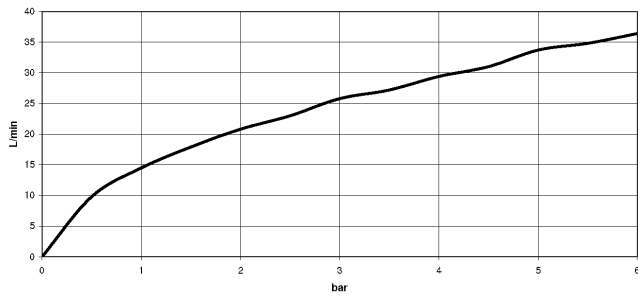

Required miscellaneous

Concealed adapter - 35 080 970-90
 •please order two adapters (USA only) 0010

Required miscellaneous

TARA Regulator handle - Platinum 11 431 892-08

ST 060 113 4809

mm [inches]

Flow rate chart