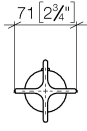

VAIA Shower thermostat - Brushed Bronze

VAIA

ST 060 113 4809

VAIA Shower thermostat - Brushed Bronze

VAIA

ST 060 113 4809

ST 060 113 4809

mm [inches]