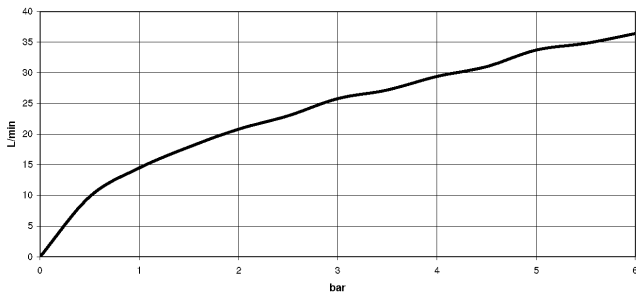

# VAIA Shower thermostat - Brushed Champagne (22kt Gold)

---

VAIA

ST 060 113 4809

ST 060 113 4809

mm [inches]

### Flow rate chart