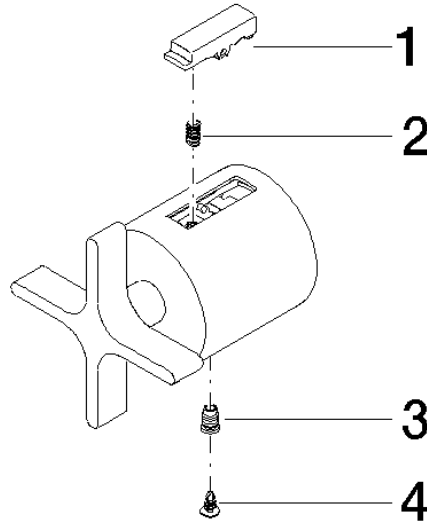

VAIA Shower thermostat - Champagne (22kt Gold)

VAIA

ST 060 113 4809

VAIA Shower thermostat - Champagne (22kt Gold)

VAIA

ST 060 113 4809

ST 060 113 4809

mm [inches]

ST 060 113 4809

Parts for other
finishes can be found
here: [Chrome](#)

Spare parts list

No.	Item Number	Name	Quantity used	Delivery time
1	09 21 33 050 90	handle	1	2
2	90 16 02 027 00 90	spring	1	2
3	09 31 11 511 90	pin	1	2
4	09 31 20 521 90	plug	1	2

ST 060 113 4809

- slide-on rosettes Ø 70 mm
- gauge 150 mm - 13 mm
- 3/8" shower outlet
- with volume control
- WRAS 2204005

Intrinsic protection against back flow.

	Champagne (22kt Gold)	34 443 979-47
	Chrome	34 443 979-00
	Brushed Platinum	34 443 979-06
	Platinum	34 443 979-08
	Dark Chrome	34 443 979-19
	Brushed Durabronze (23kt Gold)	34 443 979-28
	Matte Black	34 443 979-33
	Brushed Champagne (22kt Gold)	34 443 979-46
	Brushed Chrome	34 443 979-93
	Brushed Dark Platinum	34 443 979-99