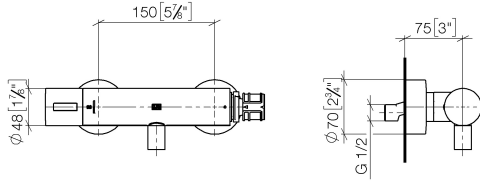

ST 060 113 4809

mm [inches]