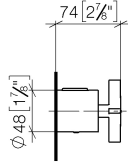

VAIA Shower thermostat - Champagne (22kt Gold)

VAIA

ST 060 113 4809

VAIA Shower thermostat - Champagne (22kt Gold)

VAIA

ST 060 113 4809

ST 060 113 4809

mm [inches]

ST 060 113 4809

- slide-on rosettes Ø 70 mm
- gauge 150 mm - 13 mm
- 3/8" shower outlet
- with volume control
- WRAS 2204005

Intrinsic protection against back flow.

	Champagne (22kt Gold)	34 443 979-47
	Chrome	34 443 979-00
	Brushed Platinum	34 443 979-06
	Platinum	34 443 979-08
	Dark Chrome	34 443 979-19
	Brushed Durabronze (23kt Gold)	34 443 979-28
	Matte Black	34 443 979-33
	Brushed Champagne (22kt Gold)	34 443 979-46
	Brushed Chrome	34 443 979-93
	Brushed Dark Platinum	34 443 979-99