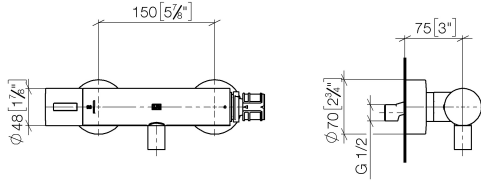

ST 060 113 5892

Parts for other finishes can be found here: [Chrome](#)

- slide-on rosettes Ø 70 mm
- gauge 150 mm - 13 mm
- 3/8" shower outlet
- with volume control
- WRAS 2204005

Intrinsic protection against back flow.

**TARA Regulator handle - Brushed
Platinum**

11 431 892-06

TARA Shower thermostat - Brushed Platinum

TARA

ST 060 113 5892

ST 060 113 5892

mm [inches]

Flow rate chart