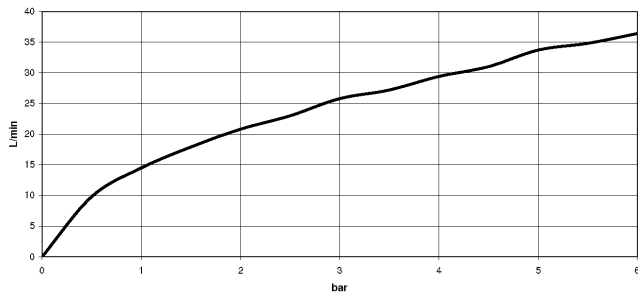

**TARA Regulator handle - Brushed
Platinum**

11 431 892-06

TARA Shower thermostat - Brushed Platinum

TARA

ST 060 113 5892

ST 060 113 5892

mm [inches]

Flow rate chart