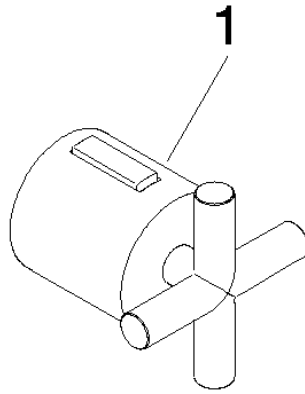

TARA Shower thermostat - Brushed Platinum

TARA

ST 060 113 5892

ST 060 113 5892

mm [inches]

TARA Shower thermostat - Brushed Platinum

TARA

ST 060 113 5892

ST 060 113 5892

Parts for other finishes can be found here: [Chrome](#)

- slide-on rosettes Ø 70 mm
- gauge 150 mm - 13 mm
- 3/8" shower outlet
- with volume control
- WRAS 2204005

Intrinsic protection against back flow.