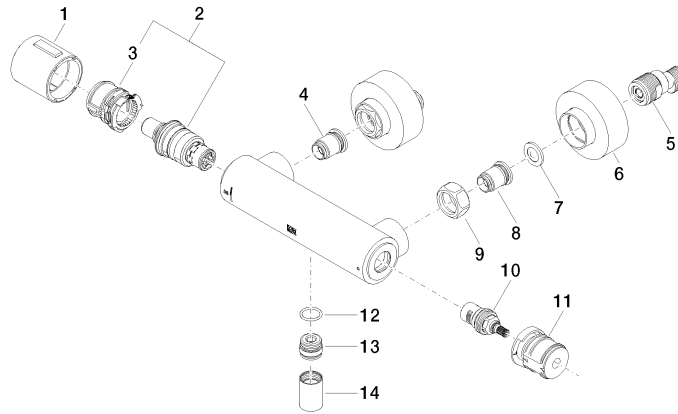

ST 060 113 5892

Parts for other finishes can be found here: [Chrome](#)

- slide-on rosettes Ø 70 mm
- gauge 150 mm - 13 mm
- 3/8" shower outlet
- with volume control
- WRAS 2204005

Intrinsic protection against back flow.

**TARA Regulator handle - Brushed
Platinum**

11 431 892-06

TARA Shower thermostat - Brushed Platinum

TARA

ST 060 113 5892

ST 060 113 5892

mm [inches]

Flow rate chart

Certificates

Belgaqua_22_281_2 LGA_29986.
7_5.

WRAS_2204005.

Spare parts list

No.	Item Number	Name	Quantity used	Delivery time
1	90 17 33 015 00-06	handle	1	10
2	90 15 02 070 00 90	cartridge	1	2
3	90 30 40 010 00 90	regulator	1	2
4	04 31 20 530 00 90	insert	1	2
5	04 11 04 030 00 90	connection	2	2
6	90 31 20 512 00-06	rosette	2	10
7	09 29 30 050 90	sieve	2	2
8	04 31 20 540 00 90	insert	1	2
9	09 24 77 008-00	nut	2	10
10	90 90 03 236 00 90	top	1	2
11	90 30 40 017 00 90	base	1	2
12	90 14 10 010 00 90	seal	1	2
13	09 31 20 511-06	nipple	1	60
14	90 21 02 069 00-06	cover	1	10