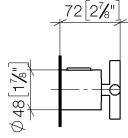

TARA Shower thermostat - Dark Chrome

TARA

ST 060 113 5892

TARA Shower thermostat - Dark Chrome

TARA

ST 060 113 5892

ST 060 113 5892

mm [inches]

TARA Shower thermostat - Dark Chrome

TARA

ST 060 113 5892

ST 060 113 5892

Parts for other finishes can be found here: [Chrome](#)

- slide-on rosettes Ø 70 mm
- gauge 150 mm - 13 mm
- 3/8" shower outlet
- with volume control
- WRAS 2204005