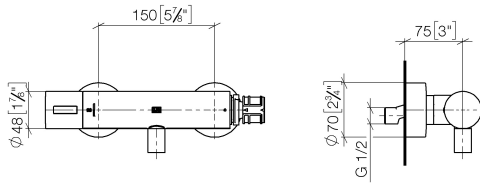

TARA Shower thermostat - Dark Chrome

TARA

ST 060 113 5892

ST 060 113 5892

Parts for other finishes can be found here: [Chrome](#)

- slide-on rosettes Ø 70 mm
- gauge 150 mm - 13 mm
- 3/8" shower outlet
- with volume control
- WRAS 2204005

TARA Shower thermostat - Dark Chrome

TARA

ST 060 113 5892

ST 060 113 5892

mm [inches]

Flow rate chart

Certificates

Belgaqua_22_281_2 LGA_29986.
7_5.