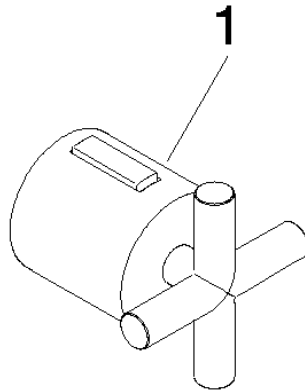

Individual components of this set

You need the following components for this set

1x 11 431 892-28

1x 34 443 979-28

TARA Shower thermostat - Brushed Durabronz (23kt Gold)

TARA

ST 060 113 5892

ST 060 113 5892

TARA Shower thermostat - Brushed Durabross (23kt Gold)

TARA

ST 060 113 5892

TARA Shower thermostat - Brushed Durabross (23kt Gold)

TARA

ST 060 113 5892

ST 060 113 5892

mm [inches]

TARA Shower thermostat - Brushed Durabronz (23kt Gold)

TARA

ST 060 113 5892

ST 060 113 5892

Parts for other finishes can be found here: [Chrome](#)

- slide-on rosettes Ø 70 mm
- gauge 150 mm - 13 mm
- 3/8" shower outlet
- with volume control
- WRAS 2204005