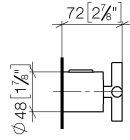

TARA Shower thermostat - Brushed Durabross (23kt Gold)

TARA

ST 060 113 5892

TARA Shower thermostat - Brushed Durabross (23kt Gold)

TARA

ST 060 113 5892

ST 060 113 5892

mm [inches]