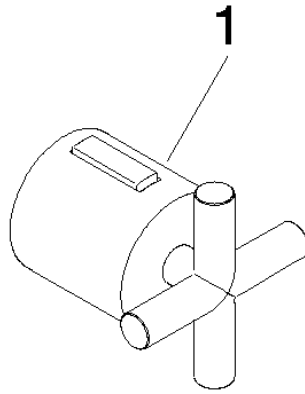

TARA Shower thermostat - Matte Black

TARA

ST 060 113 5892

TARA Shower thermostat - Matte Black

TARA

ST 060 113 5892

ST 060 113 5892

mm [inches]

TARA Shower thermostat - Matte Black

TARA

ST 060 113 5892

ST 060 113 5892

Parts for other finishes can be found here: [Chrome](#)

- slide-on rosettes Ø 70 mm
- gauge 150 mm - 13 mm
- 3/8" shower outlet
- with volume control
- WRAS 2204005