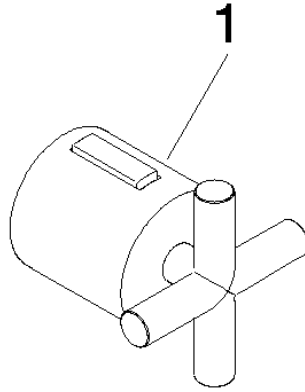

## TARA Shower thermostat - Brushed Chrome

---

TARA

ST 060 113 5892

ST 060 113 5892

mm [inches]

## TARA Shower thermostat - Brushed Chrome

---

TARA

ST 060 113 5892

ST 060 113 5892

Parts for other finishes can be found here: [Chrome](#)

- slide-on rosettes Ø 70 mm
- gauge 150 mm - 13 mm
- 3/8" shower outlet
- with volume control
- WRAS 2204005