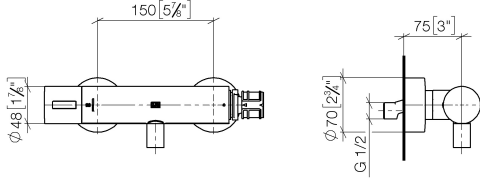

## TARA Shower thermostat - Brushed Chrome

---

TARA

ST 060 113 5892

ST 060 113 5892

mm [inches]

Flow rate chart

Certificates