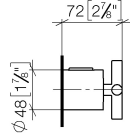

## TARA Shower thermostat - Brushed Chrome

---

TARA

ST 060 113 5892

ST 060 113 5892

mm [inches]