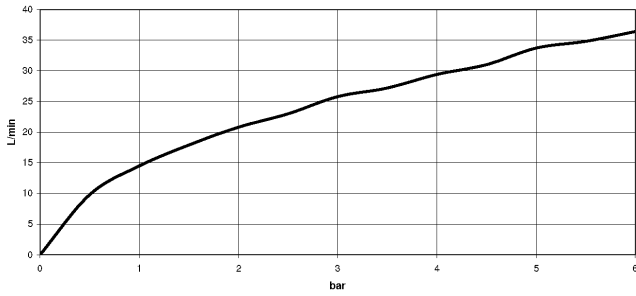

## TARA Shower thermostat - Brushed Chrome

---

TARA

ST 060 113 5892

ST 060 113 5892

mm [inches]

Flow rate chart

Certificates