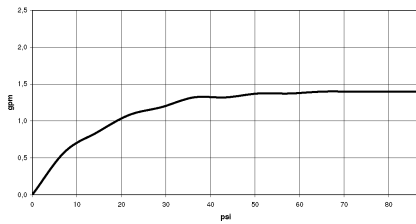

META 02 Two-hole mixer with individual rosettes with rinsing spray set - Chrome

ST 110 100 5625

- 200mm projection
- pivotable spout 360°
- air-enriched flow and spray flow
- height of mixer 275 mm
- height up to aerator 180 mm
- hole diameter spout 35 mm
- single-lever mixer hole diameter 35 mm
- hole diameter rinsing spray 32mm
- 2 x pressure hose with 3/8" cap nut
- fabric braided hose 1500 mm
- automatic spout/shower diverter
- sprayface with anti-scaling system
- max. flow 5.7 l/min at 3 bar flow pressure
- lead-free

META 02 Two-hole mixer with individual rosettes with rinsing spray set - Chrome

ST 110 100 5625

- 200mm projection
- pivotable spout 360°
- air-enriched flow
- height of mixer 275 mm
- height up to aerator 180 mm
- hole diameter spout 35 mm
- single-lever mixer hole diameter 35 mm
- 2 x pressure hose with 3/8" cap nut
- max. flow 5.7 l/min at 3 bar flow pressure
- lead-free

Flow rate chart

Codes & Standards

ADA	ASME A112.18.1/CSA B125.1	California Energy Commission (CEC)	NSF/ANSI 372
NSF/ANSI/CAN 61			

Certificates

IAPMO_N-4976. IAPMO_4976 (3). IAPMO_6397.

META 02 Two-hole mixer with individual rosettes with rinsing spray set - Chrome