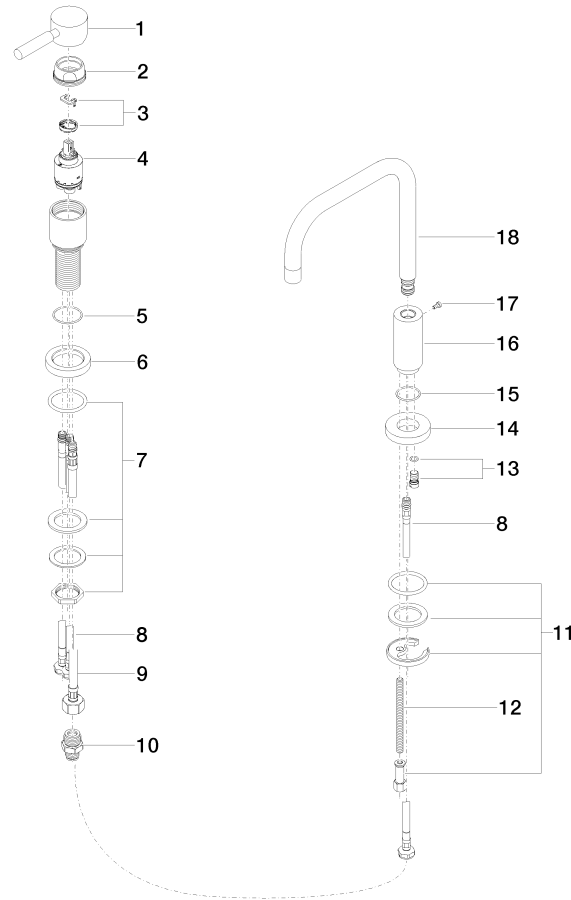

META 02 Two-hole mixer with individual rosettes with rinsing spray set - Chrome

ST 110 100 5625

- 200mm projection
- pivotable spout 360°
- air-enriched flow
- height of mixer 275 mm
- height up to aerator 180 mm
- hole diameter spout 35 mm
- single-lever mixer hole diameter 35 mm
- 2 x pressure hose with 3/8" cap nut
- max. flow 5.7 l/min at 3 bar flow pressure
- lead-free

ST 110 100 5625

META 02 Two-hole mixer with individual rosettes with rinsing spray set - Chrome

ST 110 100 5625

Spare parts list

No.	Item Number	Name	Quantity used	Delivery time
1	90 20 62 040 00-00	handle	1	10
2	09 24 04 107-00	nut	1	10
3	90 28 10 148 00 90	accessories	1	2
4	90 15 05 065 00 90	cartridge	1	2
5	09 14 10 102 90	seal	1	2
6	09 28 10 111-00	rosette	1	10
7	04 23 10 032 46 90	fixing set	1	2
8	04 30 04 106 00 90	hose	3	2
9	04 30 04 019 00 90	hose	1	2
10	90 24 03 514 00 90	nipple set	1	2
11	04 30 11 038 00 90	fixing set	1	2
12	09 31 11 012 90	pin	1	2
13	04 31 20 046 10 92	set	1	2
14	09 28 10 064-00	rosette	1	10
15	09 14 10 120 90	seal	1	2
16	09 11 10 062 10-00	connection	1	10
17	09 30 30 057 90	screw	1	2
18	90 28 22 208 02-00	spout	1	10

**META 02 Two-hole mixer with individual rosettes with rinsing spray set -
Chrome**

ST 110 100 5625

Fits: ELIO, TARA, TARA ULTRA

- with round rosette
- spray flow
- automatic spout/shower diverter
- height of mixer 191 mm
- hole diameter rinsing spray 32mm
- fabric braided hose 1500 mm
- sprayface with anti-scaling system
- lead-free