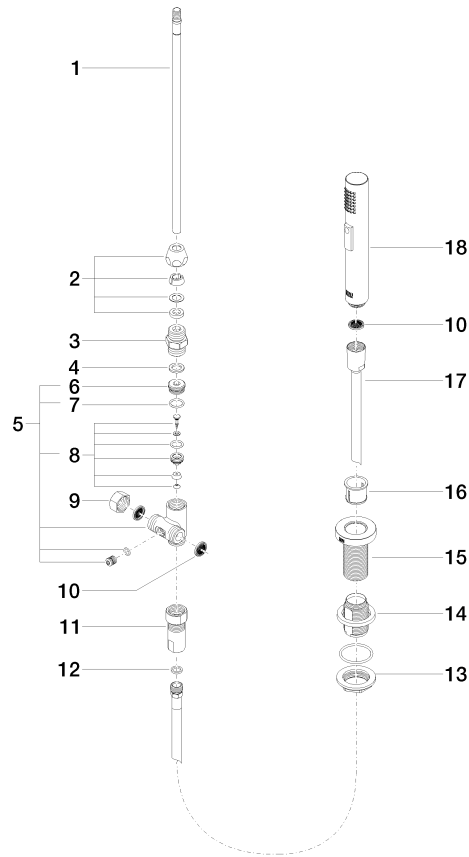

**META 02 Two-hole mixer with individual rosettes with rinsing spray set -
Chrome**

ST 110 100 5625

Fits: ELIO, TARA, TARA ULTRA

- with round rosette
- spray flow
- automatic spout/shower diverter
- height of mixer 191 mm
- hole diameter rinsing spray 32mm
- fabric braided hose 1500 mm
- sprayface with anti-scaling system
- lead-free

META 02 Two-hole mixer with individual rosettes with rinsing spray set - Chrome

ST 110 100 5625

META 02 Two-hole mixer with individual rosettes with rinsing spray set - Chrome

ST 110 100 5625
mm [inches]

Flow rate chart

Certificates

LGA_18901. Belgaqua_21-027-27_3. IAPMO_N-4976 (2). LGA_29572. IAPMO_6397.

META 02 Two-hole mixer with individual rosettes with rinsing spray set - Chrome

ST 110 100 5625

Spare parts list

No.	Item Number	Name	Quantity used	Delivery time
1	04 24 02 046 01-07	pipe	1	10
2	90 23 30 040 00-00	threaded connector	1	10
3	90 24 03 168 00 90	nipple	1	2
4	90 14 20 002 00 90	seal	1	2
5	90 17 09 046 10 90	diverter	1	2
6	09 24 04 112 10 90	nipple	1	2
7	90 14 10 033 00 90	seal	1	2
8	90 21 10 031 10 90	diverter	1	2
9	04 21 02 006 00 92	cap	1	2
10	09 23 01 039 90	sieve	2	2
11	90 24 03 241 00 90	nipple	1	2
12	90 14 20 019 00 90	seal	1	2
13	04 30 11 038 66 90	fixing set	1	2
14	12 720 970 90	Extension set -	1	60
15	09 30 01 285-00	rosette	1	10
16	90 18 40 085 00 90	sleeve	1	2
17	90 30 02 062 00-00	hose	1	2
18	04 12 11 158 00-00	shower	1	10