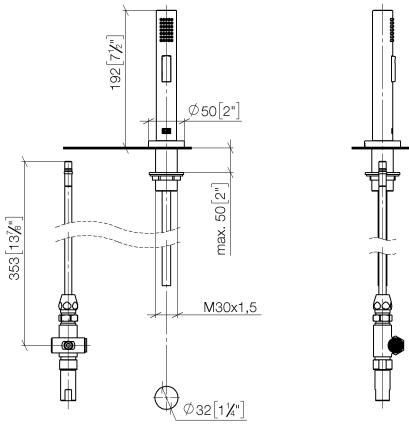

ST 110 100 5625

META 02 Two-hole mixer with individual rosettes with rinsing spray set - Chrome

ST 110 100 5625

Spare parts list

No.	Item Number	Name	Quantity used	Delivery time
1	90 20 62 040 00-00	handle	1	10
2	09 24 04 107-00	nut	1	10
3	90 28 10 148 00 90	accessories	1	2
4	90 15 05 065 00 90	cartridge	1	2
5	09 14 10 102 90	seal	1	2
6	09 28 10 111-00	rosette	1	10
7	04 23 10 032 46 90	fixing set	1	2
8	04 30 04 106 00 90	hose	3	2
9	04 30 04 019 00 90	hose	1	2
10	90 24 03 514 00 90	nipple set	1	2
11	04 30 11 038 00 90	fixing set	1	2
12	09 31 11 012 90	pin	1	2
13	04 31 20 046 10 92	set	1	2
14	09 28 10 064-00	rosette	1	10
15	09 14 10 120 90	seal	1	2
16	09 11 10 062 10-00	connection	1	10
17	09 30 30 057 90	screw	1	2
18	90 28 22 208 02-00	spout	1	10

**META 02 Two-hole mixer with individual rosettes with rinsing spray set -
Chrome**

ST 110 100 5625

Fits: ELIO, TARA, TARA ULTRA

- with round rosette
- spray flow
- automatic spout/shower diverter
- height of mixer 191 mm
- hole diameter rinsing spray 32mm
- fabric braided hose 1500 mm
- sprayface with anti-scaling system
- lead-free

META 02 Two-hole mixer with individual rosettes with rinsing spray set - Chrome

ST 110 100 5625

META 02 Two-hole mixer with individual rosettes with rinsing spray set - Chrome

ST 110 100 5625
mm [inches]

No.	Item Number	Name	Quantity used	Delivery time
1	04 24 02 046 01-07	pipe	1	10
2	90 23 30 040 00-00	threaded connector	1	10
3	90 24 03 168 00 90	nipple	1	2
4	90 14 20 002 00 90	seal	1	2
5	90 17 09 046 10 90	diverter	1	2
6	09 24 04 112 10 90	nipple	1	2
7	90 14 10 033 00 90	seal	1	2
8	90 21 10 031 10 90	diverter	1	2
9	04 21 02 006 00 92	cap	1	2
10	09 23 01 039 90	sieve	2	2
11	90 24 03 241 00 90	nipple	1	2
12	90 14 20 019 00 90	seal	1	2
13	04 30 11 038 66 90	fixing set	1	2
14	12 720 970 90	Extension set -	1	60
15	09 30 01 285-00	rosette	1	10
16	90 18 40 085 00 90	sleeve	1	2
17	90 30 02 062 00-00	hose	1	2
18	04 12 11 158 00-00	shower	1	10