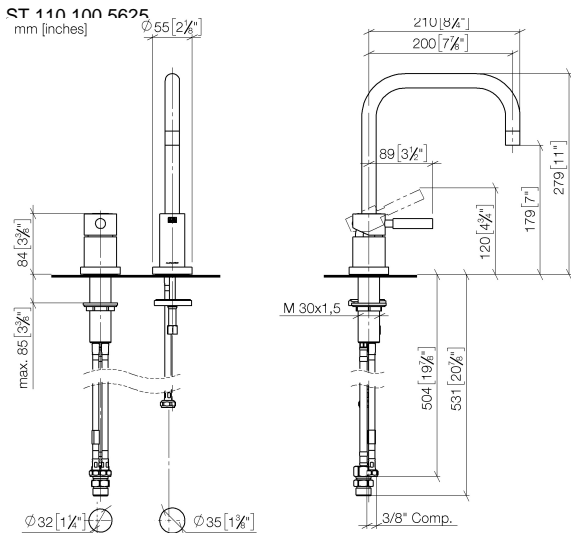

META 02 Two-hole mixer with individual rosettes with rinsing spray set - Chrome

Flow rate chart