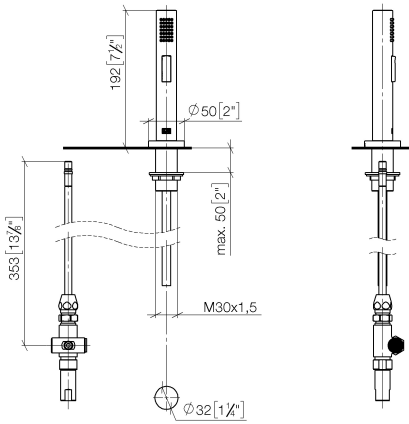

ST 110 101 7790

Fits: ELIO, TARA, TARA ULTRA

- with round rosette
- spray flow
- automatic spout/shower diverter
- height of mixer 191 mm
- hole diameter rinsing spray 32mm
- fabric braided hose 1500 mm
- sprayface with anti-scaling system
- lead-free

ELIO Two-hole mixer with individual rosettes with rinsing spray set - Chrome

ELIO

ST 110 101 7790

ST 110 101 7790

mm [inches]

Flow rate chart

Certificates

LGA_18901. Belgaqua_21-027-27_3. IAPMO_N-4976 (2). LGA_29572. IAPMO_6397.

ST 110 101 7790

Spare parts list

No.	Item Number	Name	Quantity used	Delivery time
1	04 24 02 046 01-07	pipe	1	10
2	90 23 30 040 00-00	threaded connector	1	10
3	90 24 03 168 00 90	nipple	1	2
4	90 14 20 002 00 90	seal	1	2
5	90 17 09 046 10 90	diverter	1	2
6	09 24 04 112 10 90	nipple	1	2
7	90 14 10 033 00 90	seal	1	2
8	90 21 10 031 10 90	diverter	1	2
9	04 21 02 006 00 92	cap	1	2
10	09 23 01 039 90	sieve	2	2
11	90 24 03 241 00 90	nipple	1	2
12	90 14 20 019 00 90	seal	1	2
13	04 30 11 038 66 90	fixing set	1	2
14	12 720 970 90	Extension set -	1	60
15	09 30 01 285-00	rosette	1	10
16	90 18 40 085 00 90	sleeve	1	2
17	90 30 02 062 00-00	hose	1	2
18	04 12 11 158 00-00	shower	1	10