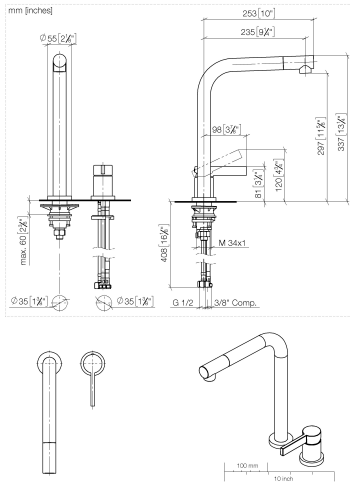

ST 110 101 7790

- 235mm projection
- pivotable spout 360°
- spout, end-piece with 20° rotation
- air-enriched flow
- height of mixer 337 mm
- height up to aerator 297 mm
- individual rosettes Ø 55mm
- hole diameter spout 35 mm
- single-lever mixer hole diameter 35 mm
- 2 x pressure hose with 3/8" cap nut
- max. flow 5.7 l/min at 3 bar flow pressure
- lead-free
- This product can help a building meet the requirements of Green Building Rating Systems, e.g. LEED®, BREEAM®, DGNB

Recommended miscellaneous

AIR SWITCH Control button - Chrome 10 713 970-00

Recommended miscellaneous

Dispenser with rosette - Chrome 82 444 970-00

ST 110 101 7790

Flow rate chart

Codes & Standards

ADA	ASME A112.18.1/CSA B125.1	California Energy Commission (CEC)	NSF/ANSI 372
NSF/ANSI/CAN 61			

Certificates

IAPMO_N-4976. IAPMO_4976 (3). IAPMO_6397.

ELIO Two-hole mixer with individual rosettes with rinsing spray set - Chrome

ELIO

ST 110 101 7790

ST 110 101 7790

Spare parts list

No.	Item Number	Name	Quantity used	Delivery time
1	90 23 01 026 08-00	aerator	1	10
2	09 24 04 164 10-00	nipple	1	10
3	09 14 10 100 90	seal	1	2
4	09 31 11 044 90	pin	2	2
5	09 24 04 163 10-00	nipple	1	10
6	90 28 22 188 00-00	spout	1	10
7	09 27 79 001-00	rosette	1	10
8	09 14 10 102 90	seal	2	2
9	04 23 10 044 01 90	fixing set	1	2
10	09 30 01 094 10-00	adaptor	1	10
11	04 24 04 166 10 90	nipple	1	2
12	90 14 20 002 00 90	seal	1	2
13	90 31 20 109 00 90	plug	1	2
14	90 31 11 030 00 90	pin	1	2
15	09 20 79 040-00	handle	1	10
16	09 24 04 141-00	nut	1	10
17	90 15 05 045 00 90	cartridge	1	2
18	09 28 10 111-00	rosette	1	10
19	04 30 11 038 00 90	fixing set	1	2
20	09 31 11 011 90	pin	1	2
21	04 30 04 106 00 90	hose	2	2
22	04 30 04 019 00 90	hose	1	2

ST 110 101 7790

Fits: ELIO, TARA, TARA ULTRA

- with round rosette
- spray flow
- automatic spout/shower diverter
- height of mixer 191 mm
- hole diameter rinsing spray 32mm
- fabric braided hose 1500 mm
- sprayface with anti-scaling system
- lead-free