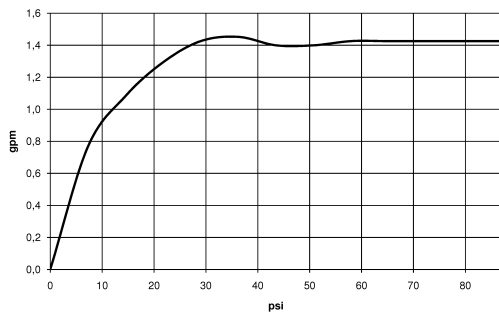

ST 110 101 7790

- 235mm projection
- pivotable spout 360°
- spout, end-piece with 20° rotation
- air-enriched flow
- height of mixer 337 mm
- height up to aerator 297 mm
- individual rosettes Ø 55mm
- hole diameter spout 35 mm
- single-lever mixer hole diameter 35 mm
- 2 x pressure hose with 3/8" cap nut
- max. flow 5.7 l/min at 3 bar flow pressure
- lead-free
- This product can help a building meet the requirements of Green Building Rating Systems, e.g. LEED®, BREEAM®, DGNB

Recommended miscellaneous

AIR SWITCH Control button - Chrome 10 713 970-00

Recommended miscellaneous

Dispenser with rosette - Chrome 82 444 970-00

ST 110 101 7790

Flow rate chart

Codes & Standards

ADA	ASME A112.18.1/CSA B125.1	California Energy Commission (CEC)	NSF/ANSI 372
NSF/ANSI/CAN 61			