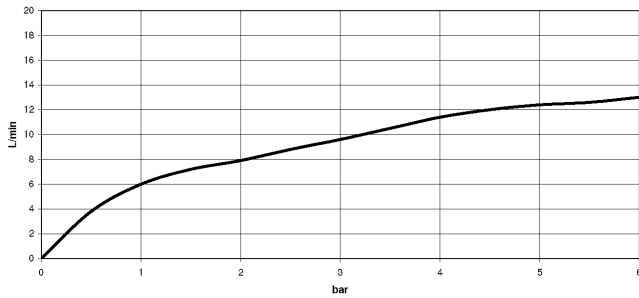

ELIO Two-hole mixer with individual rosettes with rinsing spray set - Chrome

ELIO

ST 110 101 7790

ST 110 101 7790

mm [inches]

Flow rate chart

Certificates

LGA_18901. Belgaqua_21-027-27_3. IAPMO_N-4976 (2). LGA_29572. IAPMO_6397.