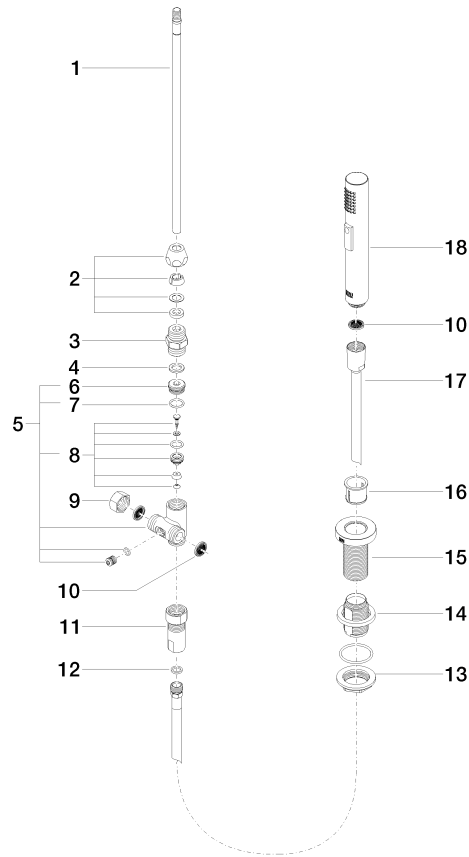

ST 110 101 7790

- 235mm projection
- pivotable spout 360°
- spout, end-piece with 20° rotation
- air-enriched flow
- height of mixer 337 mm
- height up to aerator 297 mm
- individual rosettes Ø 55mm
- hole diameter spout 35 mm
- single-lever mixer hole diameter 35 mm
- 2 x pressure hose with 3/8" cap nut
- max. flow 5.7 l/min at 3 bar flow pressure
- lead-free
- This product can help a building meet the requirements of Green Building Rating Systems, e.g. LEED®, BREEAM®, DGNB

ST 110 101 7790

Fits: ELIO, TARA, TARA ULTRA

- with round rosette
- spray flow
- automatic spout/shower diverter
- height of mixer 191 mm
- hole diameter rinsing spray 32mm
- fabric braided hose 1500 mm
- sprayface with anti-scaling system
- lead-free

ELIO Two-hole mixer with individual rosettes with rinsing spray set - Chrome

ELIO

ST 110 101 7790

ST 110 101 7790

mm [inches]

Flow rate chart

Certificates

LGA_18901. Belgaqua_21-027-27_3. IAPMO_N-4976 (2). LGA_29572. IAPMO_6397.

ST 110 101 7790

Spare parts list

No.	Item Number	Name	Quantity used	Delivery time
1	04 24 02 046 01-07	pipe	1	10
2	90 23 30 040 00-00	threaded connector	1	10
3	90 24 03 168 00 90	nipple	1	2
4	90 14 20 002 00 90	seal	1	2
5	90 17 09 046 10 90	diverter	1	2
6	09 24 04 112 10 90	nipple	1	2
7	90 14 10 033 00 90	seal	1	2
8	90 21 10 031 10 90	diverter	1	2
9	04 21 02 006 00 92	cap	1	2
10	09 23 01 039 90	sieve	2	2
11	90 24 03 241 00 90	nipple	1	2
12	90 14 20 019 00 90	seal	1	2
13	04 30 11 038 66 90	fixing set	1	2
14	12 720 970 90	Extension set -	1	60
15	09 30 01 285-00	rosette	1	10
16	90 18 40 085 00 90	sleeve	1	2
17	90 30 02 062 00-00	hose	1	2
18	04 12 11 158 00-00	shower	1	10