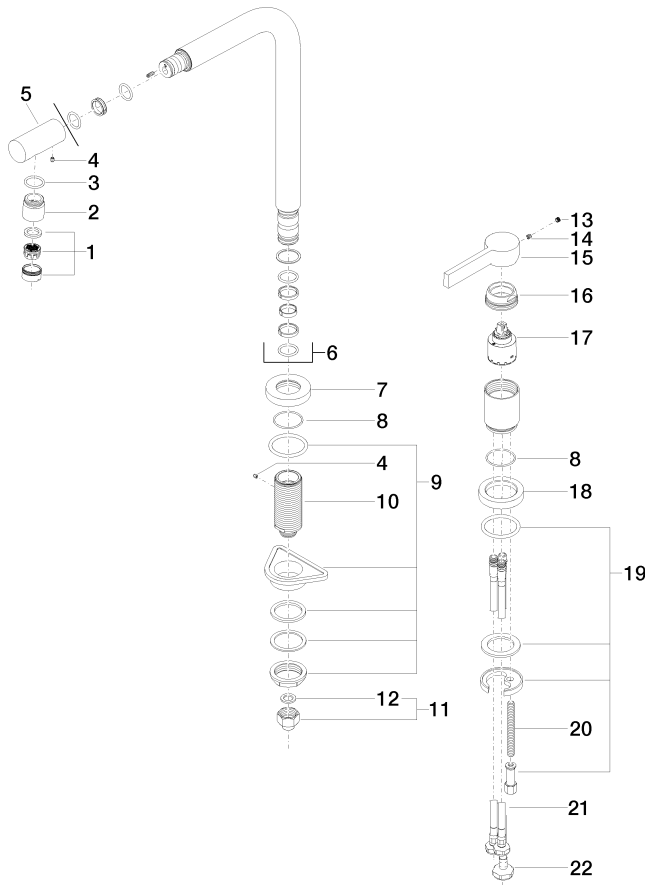

Certificates

IAPMO_N-4976. IAPMO_4976 (3). IAPMO_6397.

ELIO Two-hole mixer with individual rosettes with rinsing spray set - Chrome

ELIO

ST 110 101 7790

ST 110 101 7790

Spare parts list

No.	Item Number	Name	Quantity used	Delivery time
1	90 23 01 026 08-00	aerator	1	10
2	09 24 04 164 10-00	nipple	1	10
3	09 14 10 100 90	seal	1	2
4	09 31 11 044 90	pin	2	2
5	09 24 04 163 10-00	nipple	1	10
6	90 28 22 188 00-00	spout	1	10
7	09 27 79 001-00	rosette	1	10
8	09 14 10 102 90	seal	2	2
9	04 23 10 044 01 90	fixing set	1	2
10	09 30 01 094 10-00	adaptor	1	10
11	04 24 04 166 10 90	nipple	1	2
12	90 14 20 002 00 90	seal	1	2
13	90 31 20 109 00 90	plug	1	2
14	90 31 11 030 00 90	pin	1	2
15	09 20 79 040-00	handle	1	10
16	09 24 04 141-00	nut	1	10
17	90 15 05 045 00 90	cartridge	1	2
18	09 28 10 111-00	rosette	1	10
19	04 30 11 038 00 90	fixing set	1	2
20	09 31 11 011 90	pin	1	2
21	04 30 04 106 00 90	hose	2	2
22	04 30 04 019 00 90	hose	1	2

ST 110 101 7790

Fits: ELIO, TARA, TARA ULTRA

- with round rosette
- spray flow
- automatic spout/shower diverter
- height of mixer 191 mm
- hole diameter rinsing spray 32mm
- fabric braided hose 1500 mm
- sprayface with anti-scaling system
- lead-free

ST 110 101 7790

Spare parts list

No.	Item Number	Name	Quantity used	Delivery time
1	04 24 02 046 01-07	pipe	1	10
2	90 23 30 040 00-00	threaded connector	1	10
3	90 24 03 168 00 90	nipple	1	2
4	90 14 20 002 00 90	seal	1	2
5	90 17 09 046 10 90	diverter	1	2
6	09 24 04 112 10 90	nipple	1	2
7	90 14 10 033 00 90	seal	1	2
8	90 21 10 031 10 90	diverter	1	2
9	04 21 02 006 00 92	cap	1	2
10	09 23 01 039 90	sieve	2	2
11	90 24 03 241 00 90	nipple	1	2
12	90 14 20 019 00 90	seal	1	2
13	04 30 11 038 66 90	fixing set	1	2
14	12 720 970 90	Extension set -	1	60
15	09 30 01 285-00	rosette	1	10
16	90 18 40 085 00 90	sleeve	1	2
17	90 30 02 062 00-00	hose	1	2
18	04 12 11 158 00-00	shower	1	10