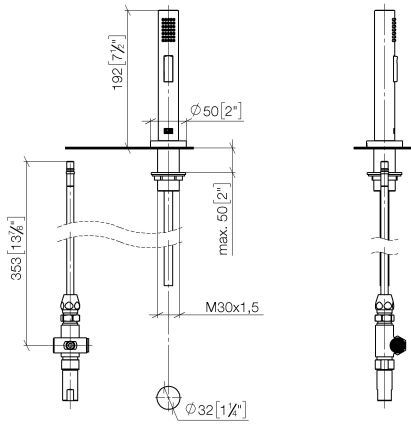

ST 110 103 4625

META 02 Two-hole mixer with individual rosettes with rinsing spray set - Chrome

ST 110 103 4625

Spare parts list

No.	Item Number	Name	Quantity used	Delivery time
1	90 20 62 040 00-00	handle	1	10
2	09 24 04 107-00	nut	1	10
3	90 28 10 148 00 90	accessories	1	2
4	90 15 05 065 00 90	cartridge	1	2
5	09 14 10 102 90	seal	1	2
6	09 28 10 111-00	rosette	1	10
7	04 23 10 032 46 90	fixing set	1	2
8	04 30 04 106 00 90	hose	3	2
9	04 30 04 019 00 90	hose	1	2
10	90 24 03 514 00 90	nipple set	1	2
11	04 30 11 038 00 90	fixing set	1	2
12	09 31 11 011 90	pin	1	2
13	04 31 20 046 10 92	set	1	2
14	09 28 10 064-00	rosette	1	10
15	09 14 10 120 90	seal	1	2
16	09 11 10 062 10-00	connection	1	10
17	09 30 30 057 90	screw	1	2
18	90 28 22 209 02-00	spout	1	10

**META 02 Two-hole mixer with individual rosettes with rinsing spray set -
Chrome**

ST 110 103 4625

Fits: ELIO, TARA, TARA ULTRA

- with round rosette
- spray flow
- automatic spout/shower diverter
- height of mixer 191 mm
- hole diameter rinsing spray 32mm
- fabric braided hose 1500 mm
- sprayface with anti-scaling system
- lead-free

META 02 Two-hole mixer with individual rosettes with rinsing spray set - Chrome

ST 110 103 4625

META 02 Two-hole mixer with individual rosettes with rinsing spray set - Chrome

ST 110 103 4625
mm [inches]

No.	Item Number	Name	Quantity used	Delivery time
1	04 24 02 046 01-07	pipe	1	10
2	90 23 30 040 00-00	threaded connector	1	10
3	90 24 03 168 00 90	nipple	1	2
4	90 14 20 002 00 90	seal	1	2
5	90 17 09 046 10 90	diverter	1	2
6	09 24 04 112 10 90	nipple	1	2
7	90 14 10 033 00 90	seal	1	2
8	90 21 10 031 10 90	diverter	1	2
9	04 21 02 006 00 92	cap	1	2
10	09 23 01 039 90	sieve	2	2
11	90 24 03 241 00 90	nipple	1	2
12	90 14 20 019 00 90	seal	1	2
13	04 30 11 038 66 90	fixing set	1	2
14	12 720 970 90	Extension set -	1	60
15	09 30 01 285-00	rosette	1	10
16	90 18 40 085 00 90	sleeve	1	2
17	90 30 02 062 00-00	hose	1	2
18	04 12 11 158 00-00	shower	1	10