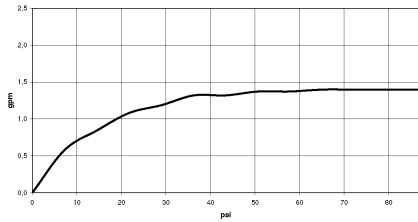

META 02 Two-hole mixer with individual rosettes with rinsing spray set - Chrome

ST 110 103 4625

- 236mm projection
- pivotable spout 360°
- air-enriched flow
- height of mixer 345 mm
- height up to aerator 260 mm
- hole diameter spout 35 mm
- single-lever mixer hole diameter 35 mm
- 2 x pressure hose with 3/8" cap nut
- max. flow 5.7 l/min at 3 bar flow pressure
- lead-free

ST 110 103 4625

Flow rate chart

Codes & Standards

ADA	ASME A112.18.1/CSA B125.1	California Energy Commission (CEC)	NSF/ANSI 372
NSF/ANSI/CAN 61			

Certificates

IAPMO_N-4976. IAPMO_4976 (3). IAPMO_6397.

META 02 Two-hole mixer with individual rosettes with rinsing spray set - Chrome