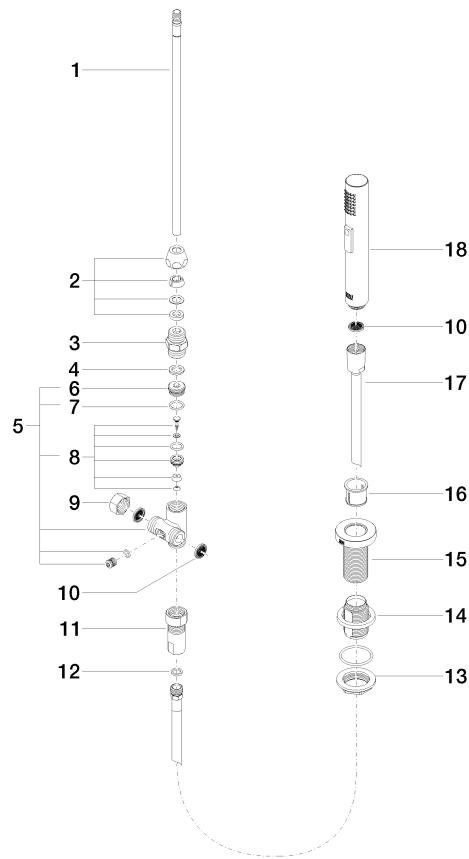

**META 02 Two-hole mixer with individual rosettes with rinsing spray set -
Chrome**

ST 110 103 4625

Fits: ELIO, TARA, TARA ULTRA

- with round rosette
- spray flow
- automatic spout/shower diverter
- height of mixer 191 mm
- hole diameter rinsing spray 32mm
- fabric braided hose 1500 mm
- sprayface with anti-scaling system
- lead-free

META 02 Two-hole mixer with individual rosettes with rinsing spray set - Chrome

ST 110 103 4625

META 02 Two-hole mixer with individual rosettes with rinsing spray set - Chrome

ST 110 103 4625
mm [inches]

Flow rate chart

Certificates

LGA_18901. Belgaqua_21-027-27_3. IAPMO_N-4976 (2). LGA_29572. IAPMO_6397.

META 02 Two-hole mixer with individual rosettes with rinsing spray set - Chrome

ST 110 103 4625

Spare parts list

No.	Item Number	Name	Quantity used	Delivery time
1	04 24 02 046 01-07	pipe	1	10
2	90 23 30 040 00-00	threaded connector	1	10
3	90 24 03 168 00 90	nipple	1	2
4	90 14 20 002 00 90	seal	1	2
5	90 17 09 046 10 90	diverter	1	2
6	09 24 04 112 10 90	nipple	1	2
7	90 14 10 033 00 90	seal	1	2
8	90 21 10 031 10 90	diverter	1	2
9	04 21 02 006 00 92	cap	1	2
10	09 23 01 039 90	sieve	2	2
11	90 24 03 241 00 90	nipple	1	2
12	90 14 20 019 00 90	seal	1	2
13	04 30 11 038 66 90	fixing set	1	2
14	12 720 970 90	Extension set -	1	60
15	09 30 01 285-00	rosette	1	10
16	90 18 40 085 00 90	sleeve	1	2
17	90 30 02 062 00-00	hose	1	2
18	04 12 11 158 00-00	shower	1	10