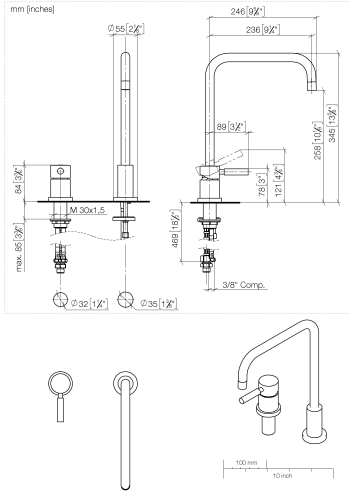

META 02 Two-hole mixer with individual rosettes with rinsing spray set - Chrome

ST 110 103 4625

Flow rate chart