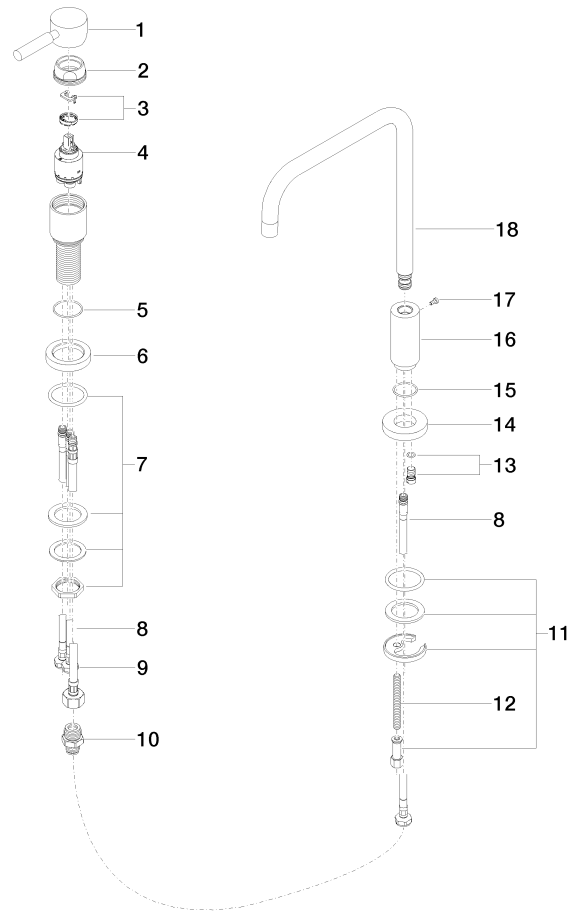

ST 110 103 4625

META 02 Two-hole mixer with individual rosettes with rinsing spray set - Chrome

ST 110 103 4625

Spare parts list

No.	Item Number	Name	Quantity used	Delivery time
1	90 20 62 040 00-00	handle	1	10
2	09 24 04 107-00	nut	1	10
3	90 28 10 148 00 90	accessories	1	2
4	90 15 05 065 00 90	cartridge	1	2
5	09 14 10 102 90	seal	1	2
6	09 28 10 111-00	rosette	1	10
7	04 23 10 032 46 90	fixing set	1	2
8	04 30 04 106 00 90	hose	3	2
9	04 30 04 019 00 90	hose	1	2
10	90 24 03 514 00 90	nipple set	1	2
11	04 30 11 038 00 90	fixing set	1	2
12	09 31 11 011 90	pin	1	2
13	04 31 20 046 10 92	set	1	2
14	09 28 10 064-00	rosette	1	10
15	09 14 10 120 90	seal	1	2
16	09 11 10 062 10-00	connection	1	10
17	09 30 30 057 90	screw	1	2
18	90 28 22 209 02-00	spout	1	10

**META 02 Two-hole mixer with individual rosettes with rinsing spray set -
Chrome**

ST 110 103 4625

Fits: ELIO, TARA, TARA ULTRA

- with round rosette
- spray flow
- automatic spout/shower diverter
- height of mixer 191 mm
- hole diameter rinsing spray 32mm
- fabric braided hose 1500 mm
- sprayface with anti-scaling system
- lead-free

No.	Item Number	Name	Quantity used	Delivery time
1	04 24 02 046 01-07	pipe	1	10
2	90 23 30 040 00-00	threaded connector	1	10
3	90 24 03 168 00 90	nipple	1	2
4	90 14 20 002 00 90	seal	1	2
5	90 17 09 046 10 90	diverter	1	2
6	09 24 04 112 10 90	nipple	1	2
7	90 14 10 033 00 90	seal	1	2
8	90 21 10 031 10 90	diverter	1	2
9	04 21 02 006 00 92	cap	1	2
10	09 23 01 039 90	sieve	2	2
11	90 24 03 241 00 90	nipple	1	2
12	90 14 20 019 00 90	seal	1	2
13	04 30 11 038 66 90	fixing set	1	2
14	12 720 970 90	Extension set -	1	60
15	09 30 01 285-00	rosette	1	10
16	90 18 40 085 00 90	sleeve	1	2
17	90 30 02 062 00-00	hose	1	2
18	04 12 11 158 00-00	shower	1	10