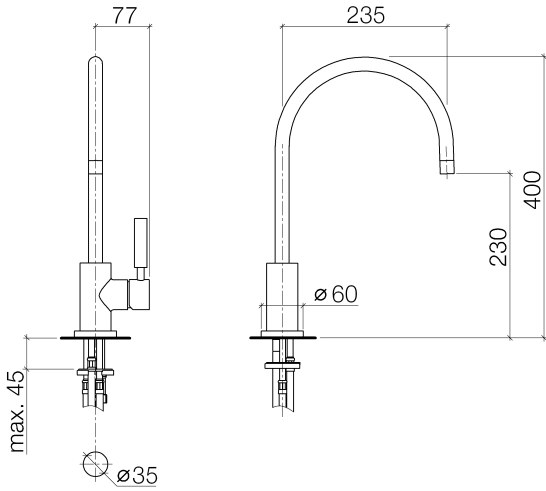

TARA Single-lever mixer with rinsing spray set - Chrome

ST 110 108 8888

Flow rate chart