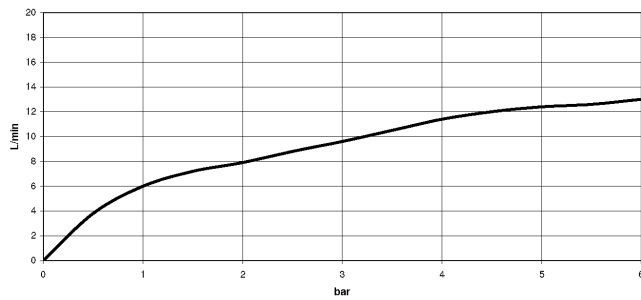

TARA Single-lever mixer with rinsing spray set - Chrome

ST 110 108 8888

TARA Single-lever mixer with rinsing spray set - Chrome

ST 110 108 8888

mm [inches]

Flow rate chart

Certificates

LGA_18901.