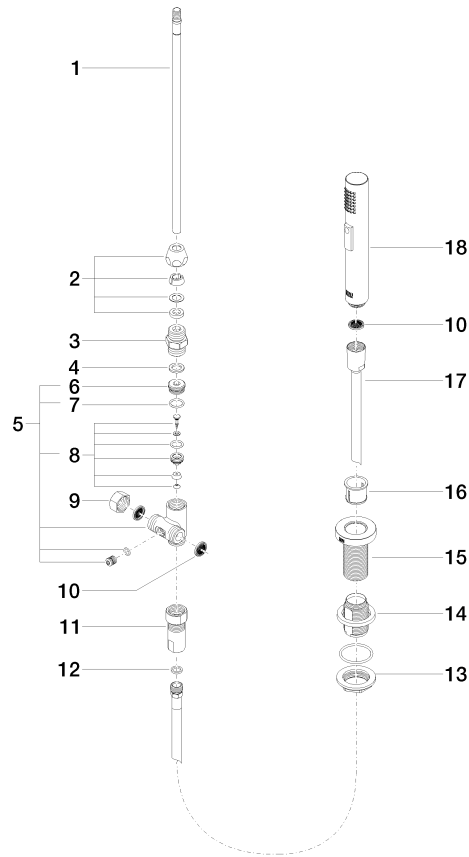

TARA Single-lever mixer with rinsing spray set - Chrome

ST 110 108 8888

Fits: ELIO, TARA, TARA ULTRA

- with round rosette
- spray flow
- automatic spout/shower diverter
- height of mixer 191 mm
- hole diameter rinsing spray 32mm
- fabric braided hose 1500 mm
- sprayface with anti-scaling system
- lead-free

TARA Single-lever mixer with rinsing spray set - Chrome

ST 110 108 8888

TARA Single-lever mixer with rinsing spray set - Chrome

ST 110 108 8888

mm [inches]

Flow rate chart

Certificates

LGA_18901.

Belgaqua_21-027-
27_3.

IAPMO_N-4976 (2).

LGA_29572.

IAPMO_6397.

TARA Single-lever mixer with rinsing spray set - Chrome

ST 110 108 8888

Spare parts list

No.	Item Number	Name	Quantity used	Delivery time
1	04 24 02 046 01-07	pipe	1	10
2	90 23 30 040 00-00	threaded connector	1	10
3	90 24 03 168 00 90	nipple	1	2
4	90 14 20 002 00 90	seal	1	2
5	90 17 09 046 10 90	diverter	1	2
6	09 24 04 112 10 90	nipple	1	2
7	90 14 10 033 00 90	seal	1	2
8	90 21 10 031 10 90	diverter	1	2
9	04 21 02 006 00 92	cap	1	2
10	09 23 01 039 90	sieve	2	2
11	90 24 03 241 00 90	nipple	1	2
12	90 14 20 019 00 90	seal	1	2
13	04 30 11 038 66 90	fixing set	1	2
14	12 720 970 90	Extension set -	1	60
15	09 30 01 285-00	rosette	1	10
16	90 18 40 085 00 90	sleeve	1	2
17	90 30 02 062 00-00	hose	1	2
18	04 12 11 158 00-00	shower	1	10