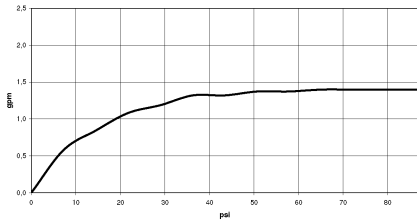

Flow rate chart

Codes & Standards

ADA	ASME A112.18.1/CSA B125.1	California Energy Commission (CEC)	NSF/ANSI 372
NSF/ANSI/CAN 61			

Certificates

IAPMO_N-4976 (2). IAPMO_4976 (3). IAPMO_6397 (1).

TARA Single-lever mixer with rinsing spray set - Chrome