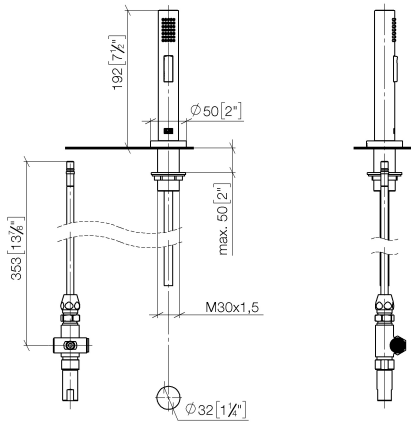

TARA Single-lever mixer with rinsing spray set - Chrome

ST 110 108 8888

Fits: ELIO, TARA, TARA ULTRA

- with round rosette
- spray flow
- automatic spout/shower diverter
- height of mixer 191 mm
- hole diameter rinsing spray 32mm
- fabric braided hose 1500 mm
- sprayface with anti-scaling system
- lead-free

Can only be combined with 33826790, 32800790, 33826888, 32815888, 20815892, 33826875.

Intrinsic protection against back flow.

Button has to be pressed while using.

	Chrome	27 721 970-00
	Brushed Platinum	27 721 970-06
	Platinum	27 721 970-08
	Durabress (23kt Gold)	27 721 970-09
	Dark Chrome	27 721 970-19
	Brushed Durabress (23kt Gold)	27 721 970-28
	Matte Black	27 721 970-33
	Brushed Champagne (22kt Gold)	27 721 970-46
	Champagne (22kt Gold)	27 721 970-47
	Brushed Chrome	27 721 970-93
	Brushed Dark Platinum	27 721 970-99

TARA Single-lever mixer with rinsing spray set - Chrome

ST 110 108 8888

TARA Single-lever mixer with rinsing spray set - Chrome

ST 110 108 8888

mm [inches]

Flow rate chart

Certificates

LGA_18901.

Belgaqua_21-027-
27_3.

IAPMO_N-4976 (2).

LGA_29572.

IAPMO_6397.

TARA Single-lever mixer with rinsing spray set - Chrome

ST 110 108 8888

Spare parts list

No.	Item Number	Name	Quantity used	Delivery time
1	04 24 02 046 01-07	pipe	1	10
2	90 23 30 040 00-00	threaded connector	1	10
3	90 24 03 168 00 90	nipple	1	2
4	90 14 20 002 00 90	seal	1	2
5	90 17 09 046 10 90	diverter	1	2
6	09 24 04 112 10 90	nipple	1	2
7	90 14 10 033 00 90	seal	1	2
8	90 21 10 031 10 90	diverter	1	2
9	04 21 02 006 00 92	cap	1	2
10	09 23 01 039 90	sieve	2	2
11	90 24 03 241 00 90	nipple	1	2
12	90 14 20 019 00 90	seal	1	2
13	04 30 11 038 66 90	fixing set	1	2
14	12 720 970 90	Extension set -	1	60
15	09 30 01 285-00	rosette	1	10
16	90 18 40 085 00 90	sleeve	1	2
17	90 30 02 062 00-00	hose	1	2
18	04 12 11 158 00-00	shower	1	10