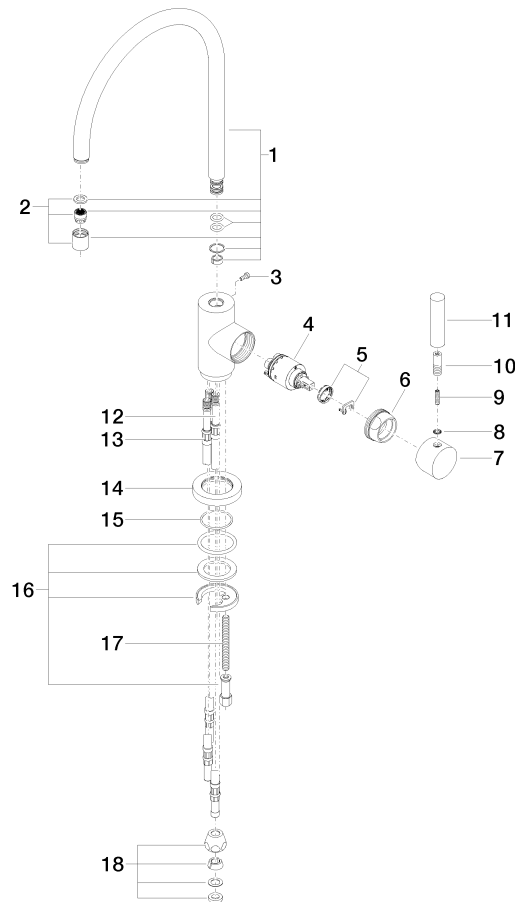

TARA Single-lever mixer with rinsing spray set - Chrome

ST 110 108 8888

- 235mm projection
- pivotable spout 360°
- air-enriched flow and spray flow
- height of mixer 400 mm
- height up to aerator 230 mm
- single-lever mixer hole diameter 35 mm
- hole diameter rinsing spray 32mm
- 2 x pressure hose with 3/8" cap nut
- fabric braided hose 1500 mm
- automatic spout/shower diverter
- sprayface with anti-scaling system
- max. flow 5.7 l/min at 3 bar flow pressure
- lead-free
- This product can help a building meet the requirements of Green Building Rating Systems, e.g. LEED®, BREEAM®, DGNB

Flow rate chart

Codes & Standards

ADA	ASME A112.18.1/CSA B125.1	California Energy Commission (CEC)	NSF/ANSI 372
NSF/ANSI/CAN 61			

Certificates

IAPMO_N-4976 (2). IAPMO_4976 (3). IAPMO_6397 (1).

TARA Single-lever mixer with rinsing spray set - Chrome

ST 110 108 8888

TARA Single-lever mixer with rinsing spray set - Chrome

ST 110 108 8888

Spare parts list

No.	Item Number	Name	Quantity used	Delivery time
1	90 28 22 049 03-00	spout	1	10
2	90 23 01 028 00-00	aerator	1	10
3	09 30 30 054 90	screw	1	2
4	90 15 05 065 00 90	cartridge	1	2
5	90 28 10 148 00 90	accessories	1	2
6	09 24 04 107-00	nut	1	10
7	90 20 88 040 00-00	handle	1	10
8	90 30 11 032 00 90	disc	1	2
9	09 31 11 010 90	pin	1	2
10	90 24 04 048 00-00	nipple	1	10
11	11 170 880-00	handle	1	10
12	04 30 04 064 00 90	hose	1	60
13	04 30 04 044 00 90	hose	2	60
14	09 28 10 055-00	rosette	1	10
15	09 14 10 034 90	seal	1	2
16	04 30 11 038 00 90	fixing set	1	2
17	09 31 11 011 90	pin	1	2
18	90 23 30 040 00-00	threaded connector	1	10

TARA Single-lever mixer with rinsing spray set - Chrome

ST 110 108 8888

Fits: ELIO, TARA, TARA ULTRA

- with round rosette
- spray flow
- automatic spout/shower diverter
- height of mixer 191 mm
- hole diameter rinsing spray 32mm
- fabric braided hose 1500 mm
- sprayface with anti-scaling system
- lead-free