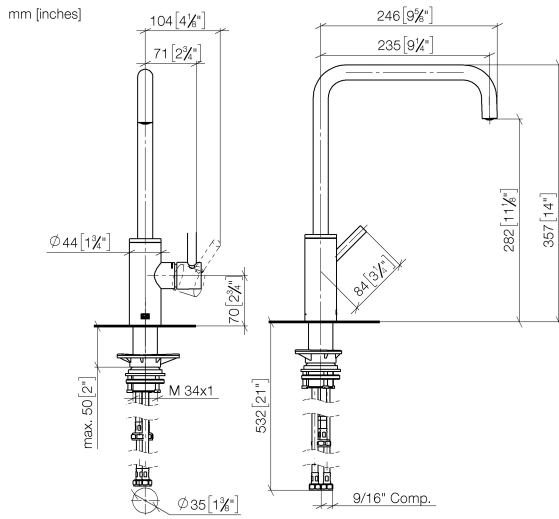

ST 110 111 0861

Flow rate chart