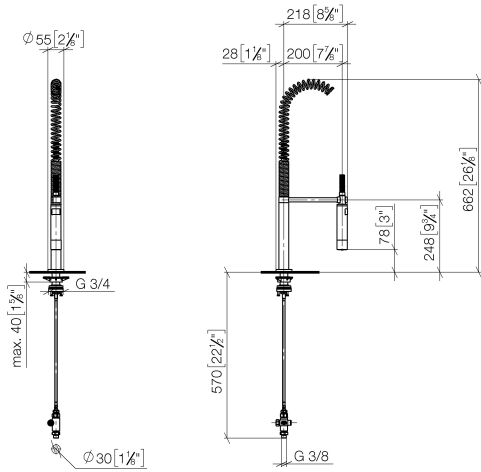

ST 110 111 0861

- 235mm projection
- pivotable spout 360°
- Optional swivel limiter available with swivel limiter set 12 820 970 90
- air-enriched flow and spray flow
- height of mixer 357 mm
- test
- height up to aerator 282 mm
- single-lever mixer hole diameter 35 mm
- profi spray hole diameter 30mm
- 2 x pressure hose with 3/8" cap nut
- automatic spout/shower diverter
- sprayface with anti-scaling system
- max. flow 5.7 l/min at 3 bar flow pressure
- suspended spray with stainless steel spring (can be pivoted and locked)
- lead-free
- This product can help a building meet the requirements of Green Building Rating Systems, e.g. LEED®, BREEAM®, DGNB

California Energy  
Commission  
(CEC)

ST 110 111 0861

**Spare parts list**

No.	Item Number	Name	Quantity used	Delivery time
1	90 28 22 284 01-06	spout	1	-
Spare part can no longer be ordered, please order the replacement item				
2	90 15 05 042 00 90	cartridge	1	2
3	09 24 04 266 90	nut	1	2
4	90 28 30 052 00-06	cover	1	10
5	90 20 66 033 00-06	handle	1	10
6	04 23 10 044 08 90	fixing set	1	2
7	04 30 04 103 00 90	hose	1	2
8	04 30 04 100 00 90	hose	2	2

ST 110 111 0861

- spray flow
- automatic diverter for spout/Profi spray set
- height of mixer 665 mm
- individual rosette diameter 55mm
- profi spray hole diameter 30mm
- sprayface with anti-scaling system
- suspended spray with stainless steel spring (can be pivoted and locked)
- lead-free

META SQUARE Single-lever mixer with profi spray set - Brushed Platinum

META SQUARE

ST 110 111 0861

ST 110 111 0861

mm [inches]  
1:10

**Flow rate chart**

**Certificates**

LGA\_38647.