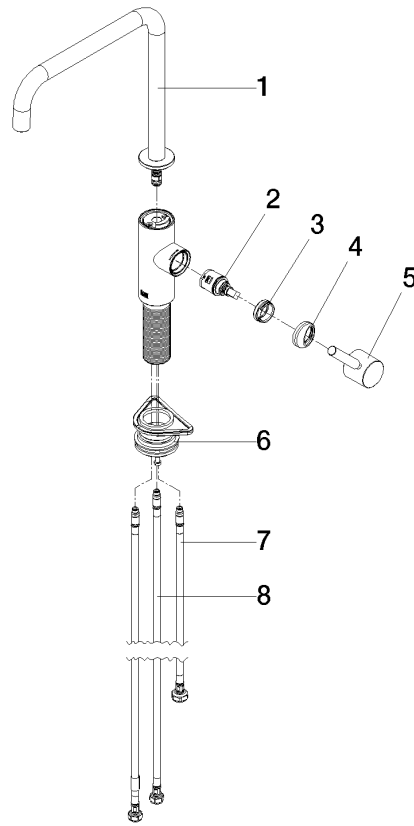

ST 110 111 0861

- 235mm projection
- pivotable spout 360°
- Optional swivel limiter available with swivel limiter set 12 820 970 90
- air-enriched flow and spray flow
- height of mixer 357 mm
- test
- height up to aerator 282 mm
- single-lever mixer hole diameter 35 mm
- profi spray hole diameter 30mm
- 2 x pressure hose with 3/8" cap nut
- automatic spout/shower diverter
- sprayface with anti-scaling system
- max. flow 5.7 l/min at 3 bar flow pressure
- suspended spray with stainless steel spring (can be pivoted and locked)
- lead-free
- This product can help a building meet the requirements of Green Building Rating Systems, e.g. LEED®, BREEAM®, DGNB

**Individual components of this set**

You need the following components for this set

META SQUARE Single-lever mixer with profi spray set - Brushed Platinum

META SQUARE

ST 110 111 0861

ST 110 111 0861

- 235mm projection
- pivotable spout 360°
- Optional swivel limiter available with swivel limiter set 12 820 970 90
- air-enriched flow
- max. flow 5.7 l/min at 3 bar flow pressure
- lead-free
- This product can help a building meet the requirements of Green Building Rating Systems, e.g. LEED®, BREEAM®, DGNB

California Energy  
Commission  
(CEC)

ST 110 111 0861

**Spare parts list**

No.	Item Number	Name	Quantity used	Delivery time
1	90 28 22 284 01-06	spout	1	-
Spare part can no longer be ordered, please order the replacement item				
2	90 15 05 042 00 90	cartridge	1	2
3	09 24 04 266 90	nut	1	2
4	90 28 30 052 00-06	cover	1	10
5	90 20 66 033 00-06	handle	1	10
6	04 23 10 044 08 90	fixing set	1	2
7	04 30 04 103 00 90	hose	1	2
8	04 30 04 100 00 90	hose	2	2

ST 110 111 0861

- spray flow
- automatic diverter for spout/Profi spray set
- height of mixer 665 mm
- individual rosette diameter 55mm
- profi spray hole diameter 30mm
- sprayface with anti-scaling system
- suspended spray with stainless steel spring (can be pivoted and locked)
- lead-free