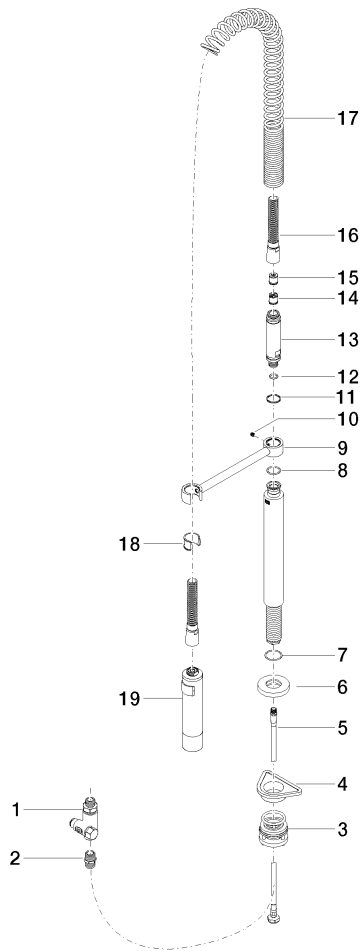

ST 110 111 0861

- 235mm projection
- pivotable spout 360°
- Optional swivel limiter available with swivel limiter set 12 820 970 90
- air-enriched flow and spray flow
- height of mixer 357 mm
- test
- height up to aerator 282 mm
- single-lever mixer hole diameter 35 mm
- profi spray hole diameter 30mm
- 2 x pressure hose with 3/8" cap nut
- automatic spout/shower diverter
- sprayface with anti-scaling system
- max. flow 5.7 l/min at 3 bar flow pressure
- suspended spray with stainless steel spring (can be pivoted and locked)
- lead-free
- This product can help a building meet the requirements of Green Building Rating Systems, e.g. LEED®, BREEAM®, DGNB

META SQUARE Single-lever mixer with profi spray set - Brushed Platinum

META SQUARE

ST 110 111 0861

ST 110 111 0861

mm [inches]  
1:10

**Flow rate chart**

**Certificates**

LGA\_38647.

Belgaqua\_24-005-  
27\_3.

ST 110 111 0861

Parts for other finishes can be found here: [Chrome](#)

**Spare parts list**

No.	Item Number	Name	Quantity used	Delivery time
1	90 17 09 046 12 90	diverter	1	2
2	90 24 03 250 00 90	nipple	1	2
3	04 23 10 004 03 90	fixing set	1	2
4	09 18 40 090 90	sleeve	1	2
5	04 30 04 104 00 90	hose	1	2
6	90 27 86 000 00-06	rosette	1	-
Spare part can no longer be ordered, please order the replacement item				
7	09 14 10 120 90	seal	1	2
8	09 14 10 031 90	seal	1	2
9	04 17 20 014 00-06	holder	1	10
10	09 31 11 049 90	pin	1	2
11	09 14 15 012 90	ring	1	2
12	09 14 10 003 90	seal	1	2
13	09 30 01 067 10-06	adaptor	1	10
14	90 23 01 141 00 90	back-flow preventer	1	2
15	09 23 01 046 90	back-flow preventer	1	2
16	90 30 02 065 00-06	hose	1	10
17	09 16 02 034 90	spring	1	2
18	90 18 40 035 00 90	sleeve	1	2
19	04 12 11 094 10-06	shower	1	10