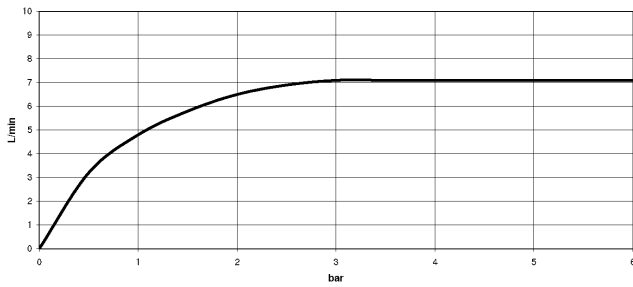

META SQUARE Single-lever mixer with profi spray set - Brushed Platinum

META SQUARE

ST 110 111 0861

ST 110 111 0861

mm [inches]  
1:10

**Flow rate chart**

**Certificates**

LGA\_38647.